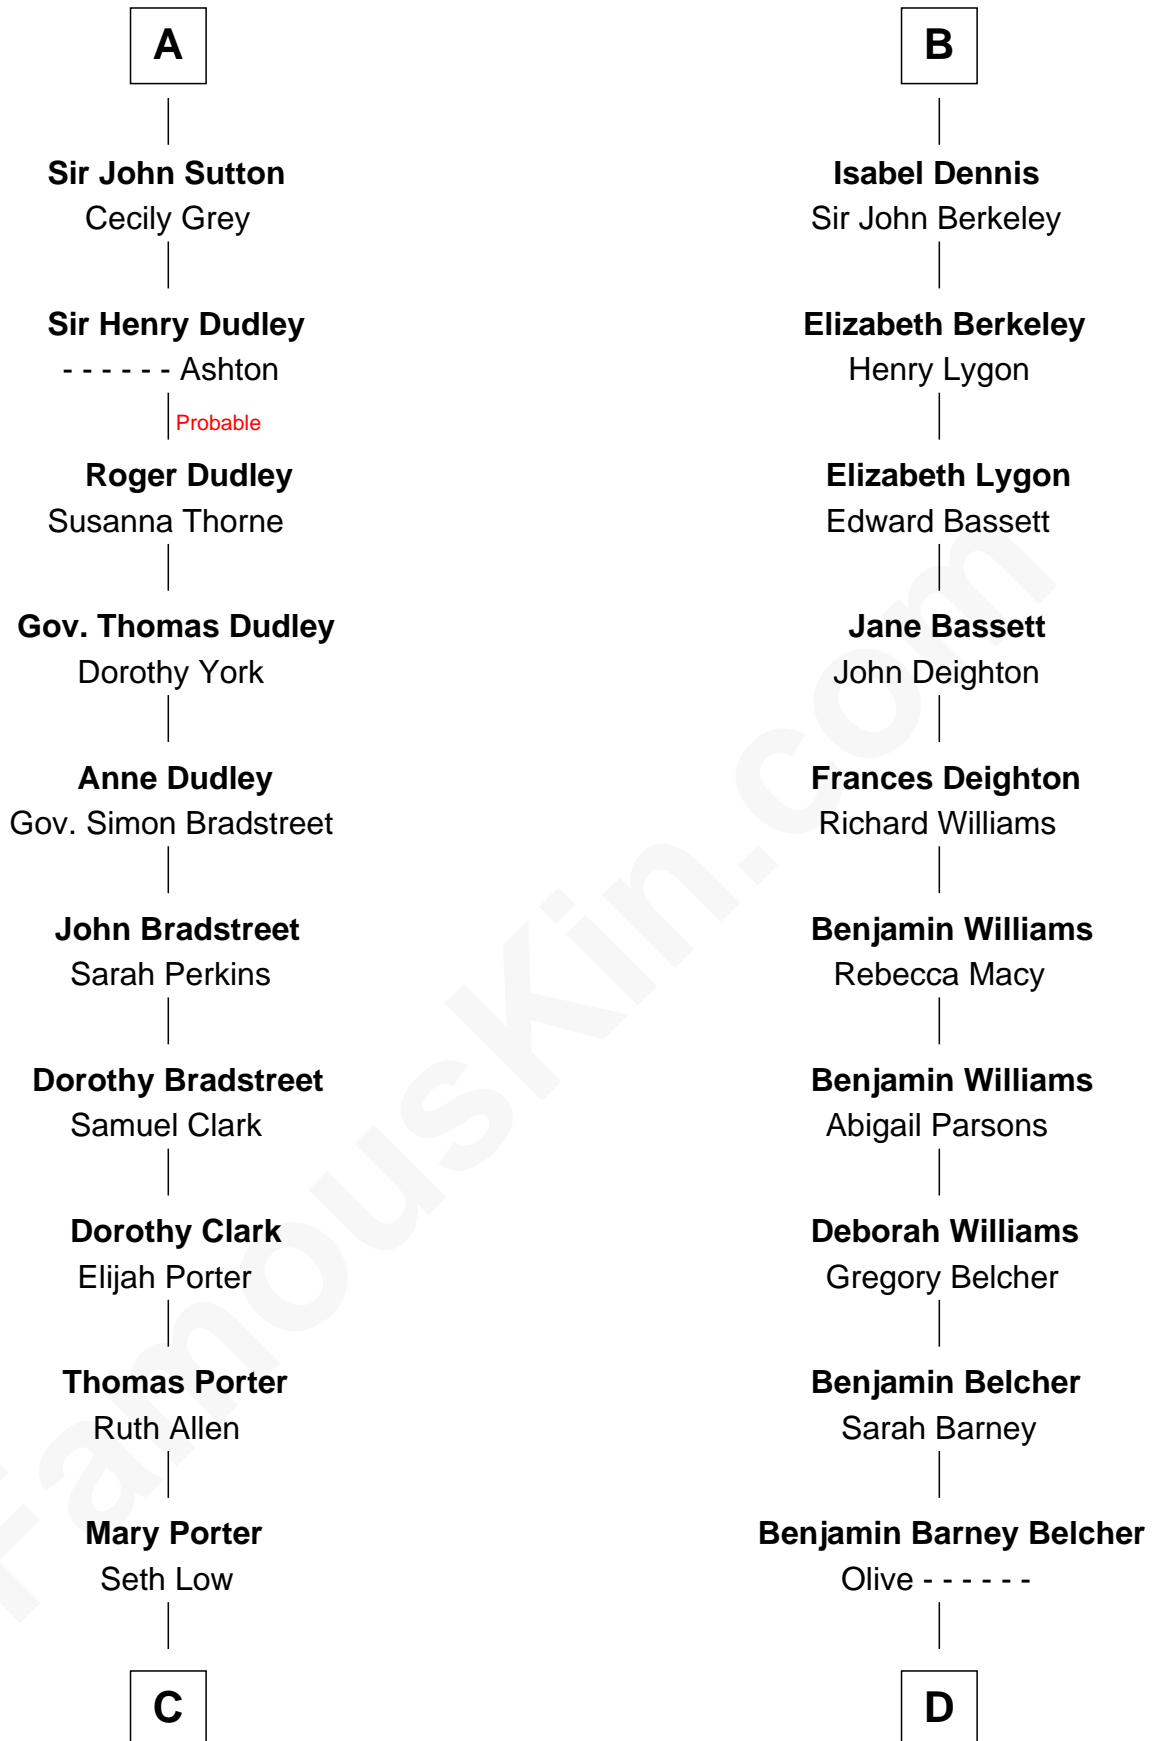

## Relationship Chart of

### Bill Weld

68th Governor of Massachusetts

19th cousin 2 times removed of

### General Douglas MacArthur

U.S. Army - World War II

**C**

**Harriet Low**  
John Babcock Hillard

**Harriet Hillard**  
William Augustus White

**Margaret Low White**  
Francis Minot Weld

**David Weld**  
Mary Blake Nichols