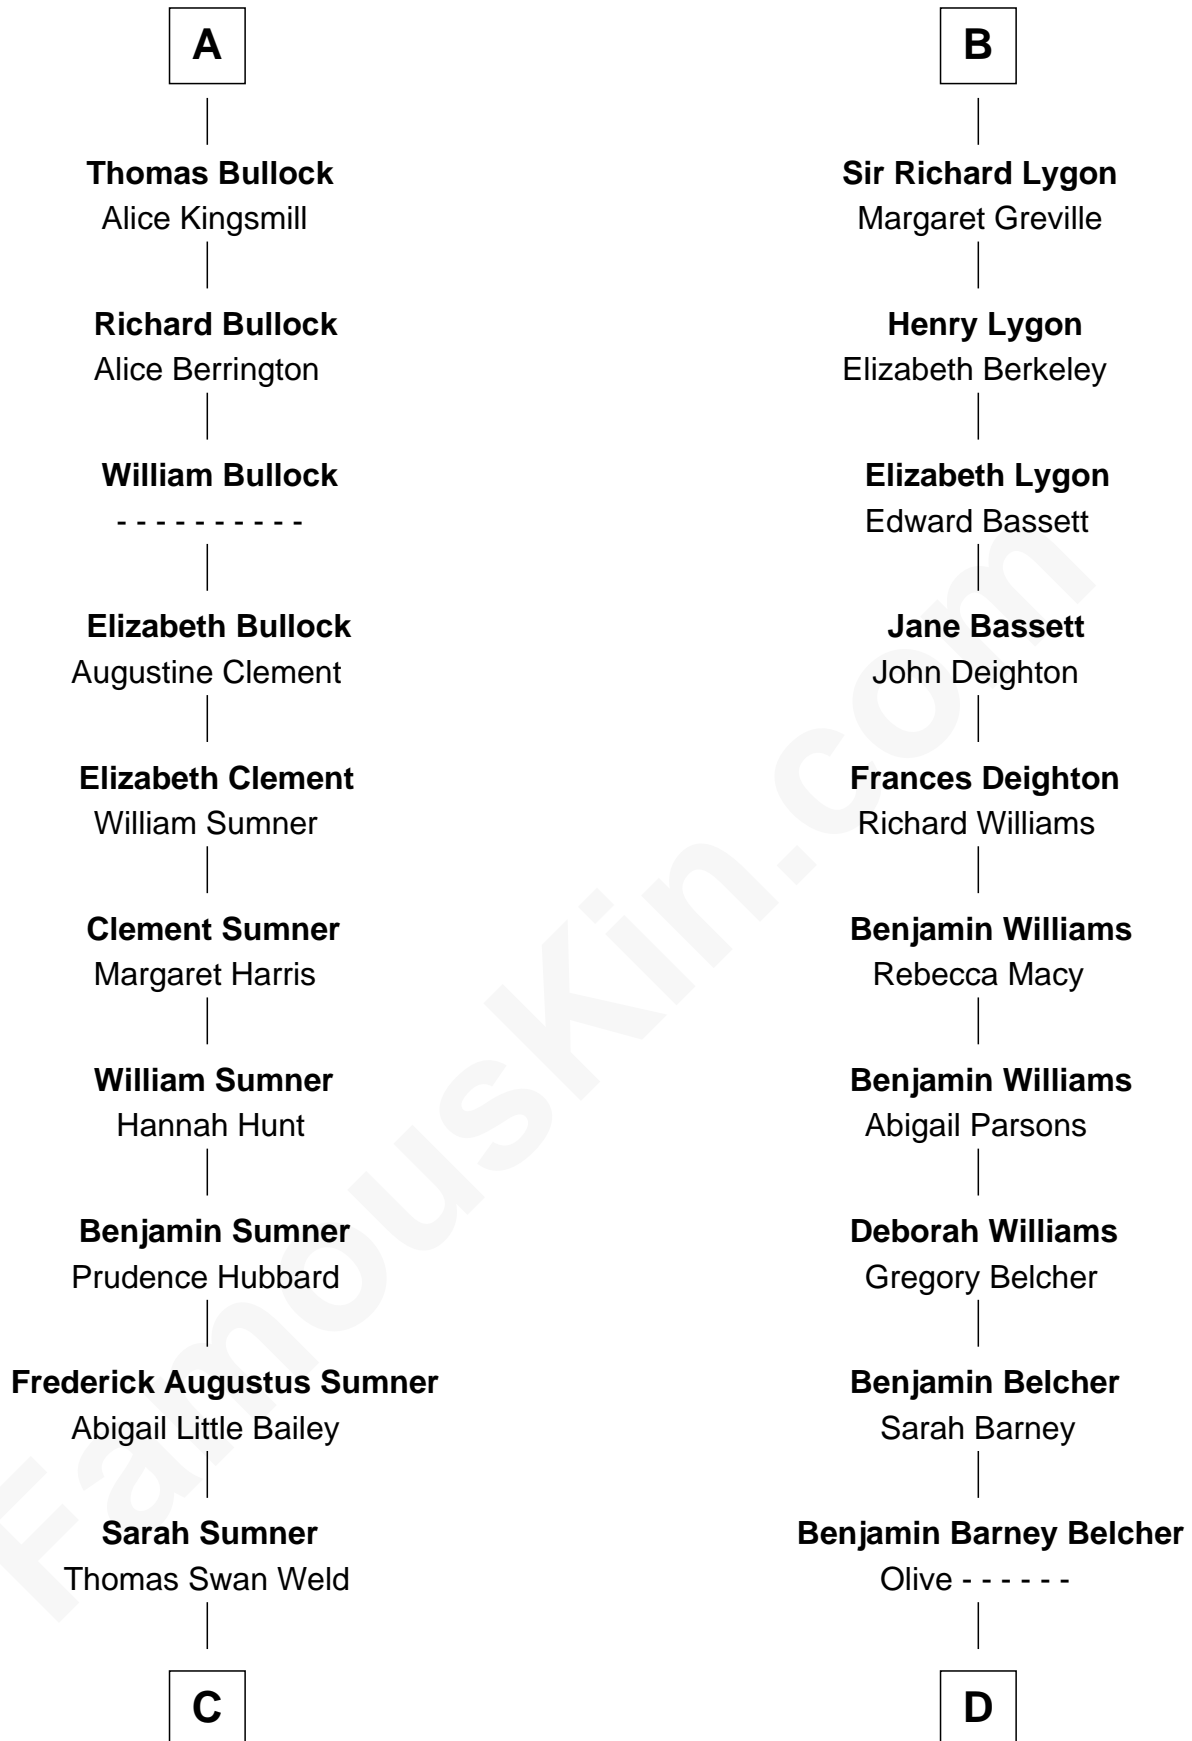

FamousKin.com

Relationship Chart of

Bill Weld

68th Governor of Massachusetts

19th cousin 1 time removed of

General Douglas MacArthur

U.S. Army - World War II

C

Dr. Francis Minot Weld
Fanny Elizabeth Bartholomew

Francis Minot Weld
Margaret Low White

David Weld
Mary Blake Nichols

Bill Weld
68th Governor of Massachusetts

D

Aurelia Belcher
Arthur MacArthur

Gen. Arthur MacArthur
Mary Pinckney Hardy