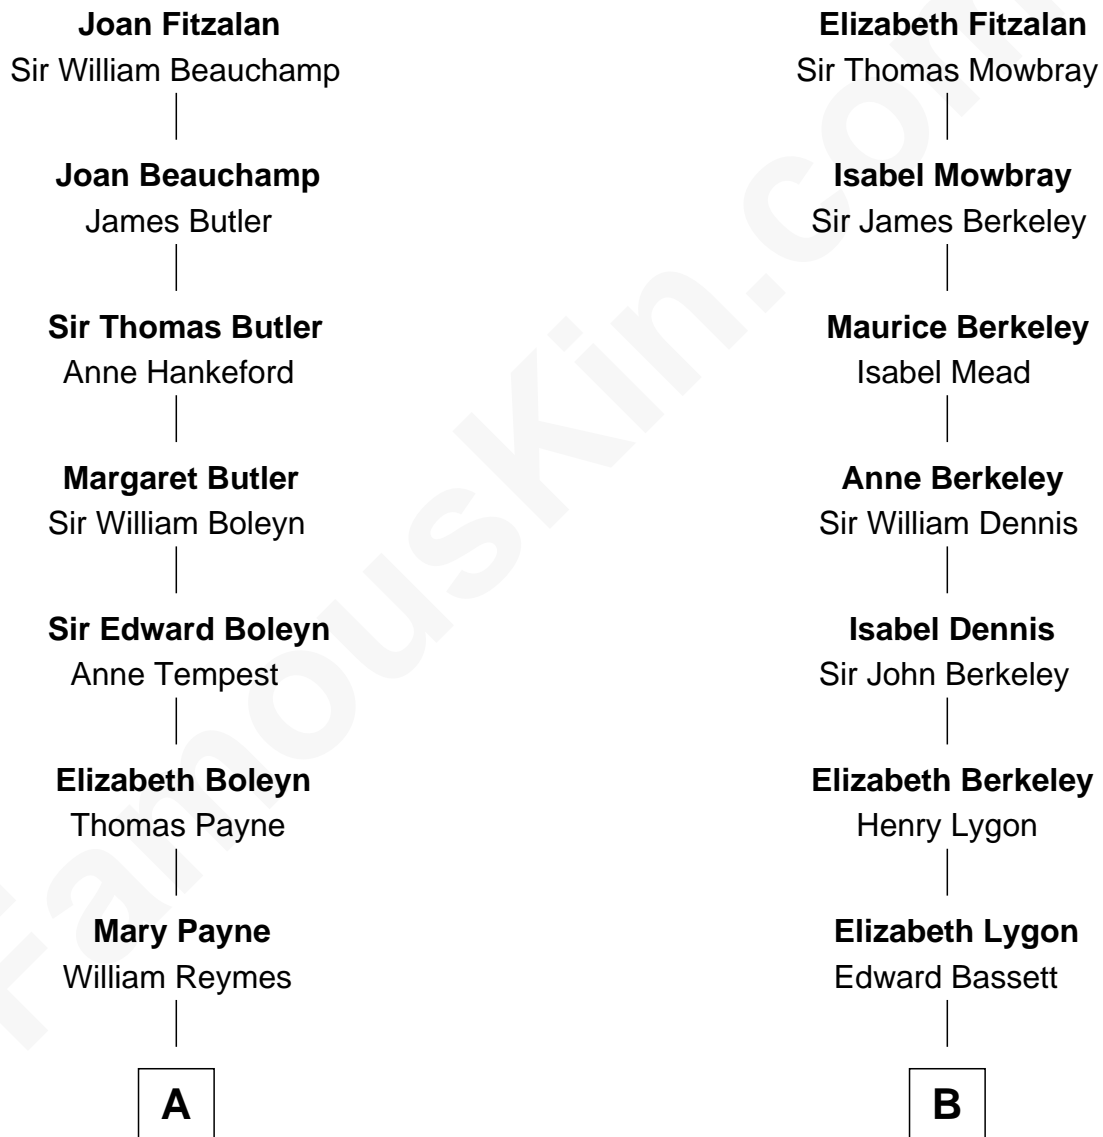

FamousKin.com

Relationship Chart of

Bill Weld

68th Governor of Massachusetts

16th cousin 3 times removed of

General Douglas MacArthur

U.S. Army - World War II

Sir Richard Fitzalan

Elizabeth de Bohun

C

—
Cornelia DuBois Floyd

John Treadwell Nichols

—
Mary Blake Nichols

David Weld

—
Bill Weld

68th Governor of Massachusetts