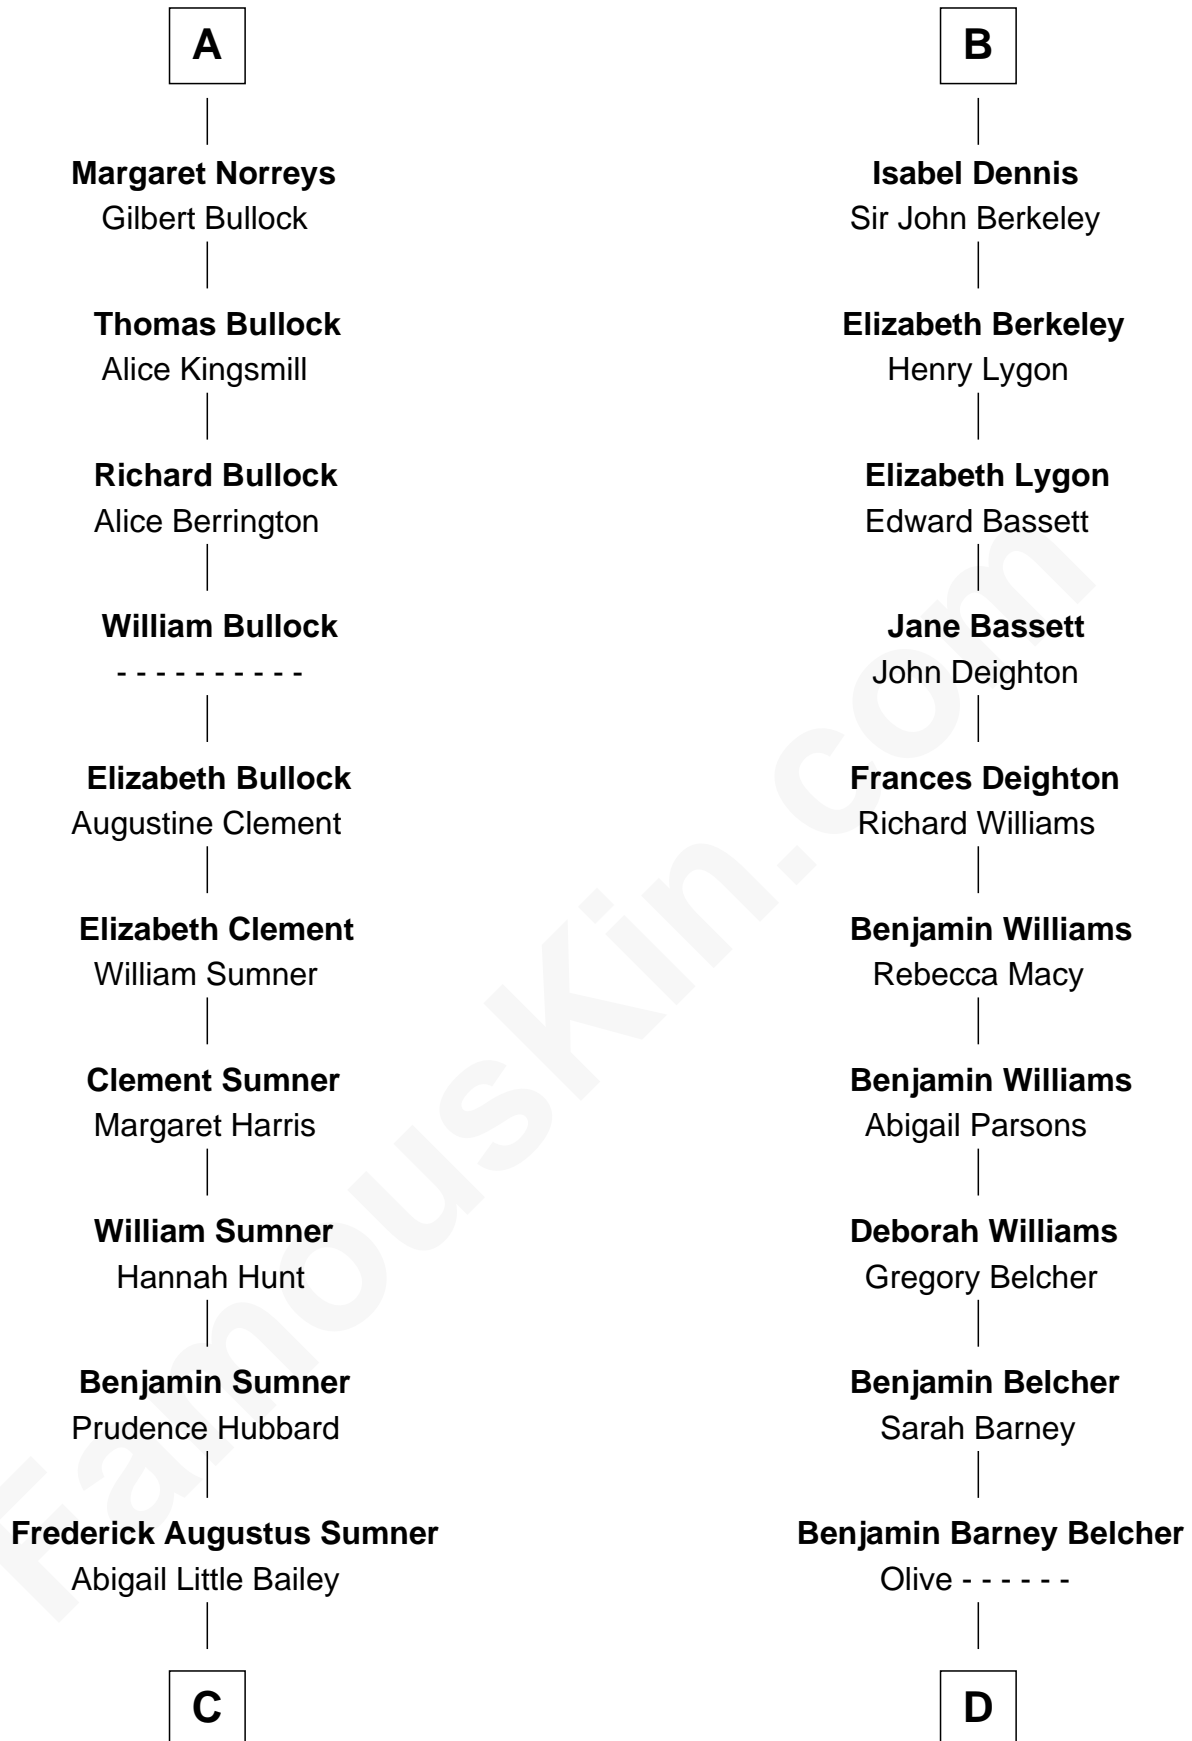

FamousKin.com

Relationship Chart of

Bill Weld

68th Governor of Massachusetts

19th cousin 2 times removed of

General Douglas MacArthur

U.S. Army - World War II

C

Sarah Sumner
Thomas Swan Weld

Dr. Francis Minot Weld
Fanny Elizabeth Bartholomew

Francis Minot Weld
Margaret Low White

David Weld
Mary Blake Nichols

Bill Weld
68th Governor of Massachusetts

D

Aurelia Belcher
Arthur MacArthur