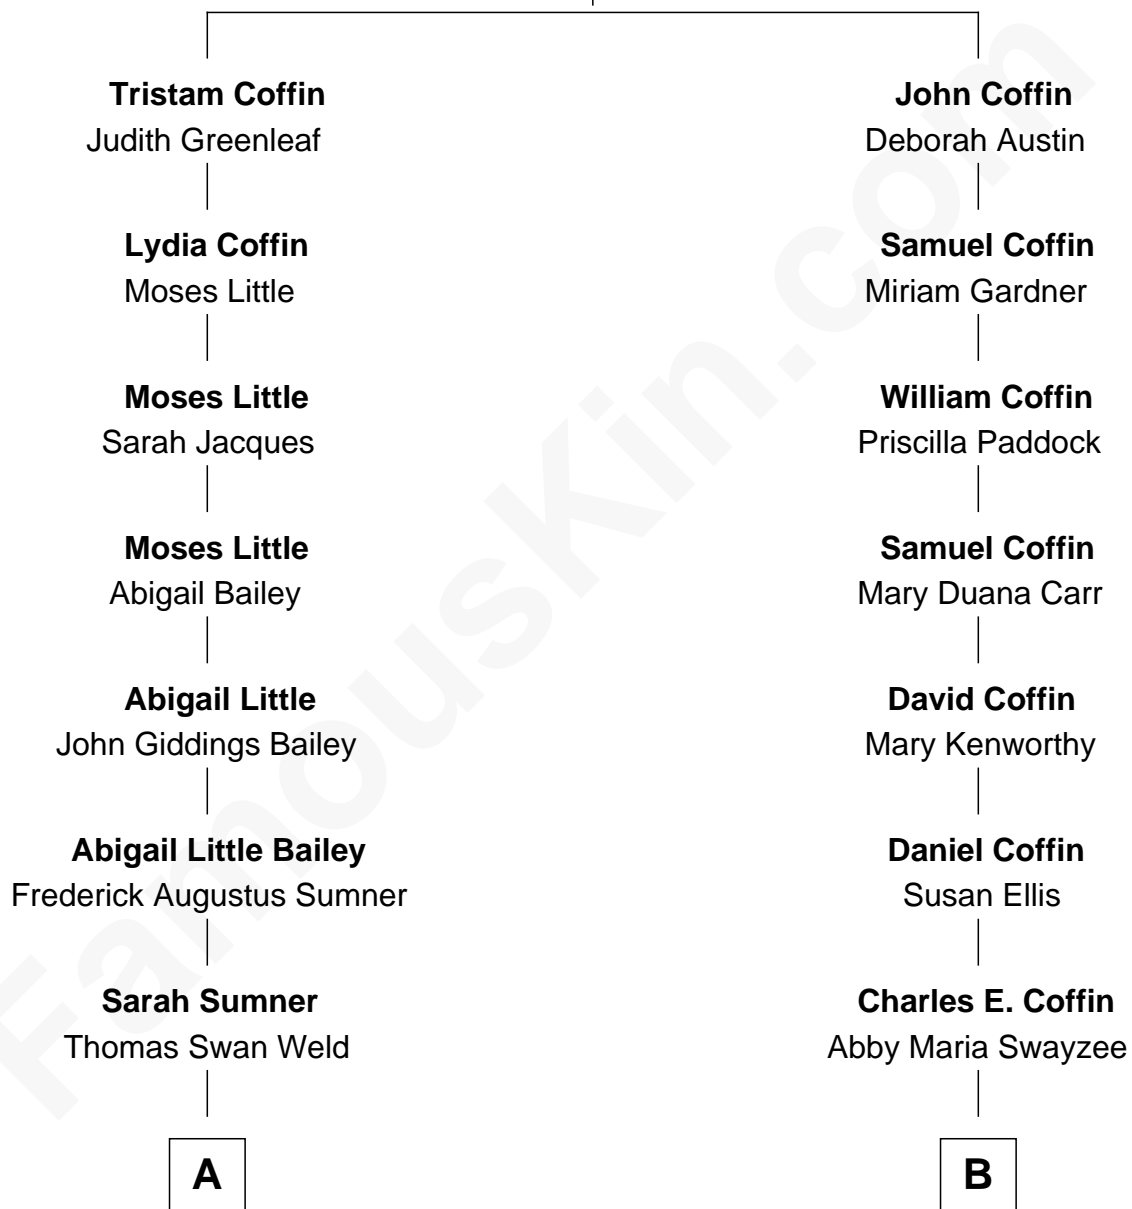

# FamousKin.com Relationship Chart of

**Bill Weld**

*68th Governor of Massachusetts*

10th cousin of

**Anne Heche**

*TV and Movie Actress*

**Tristram Coffin**

Dionis Stevens

**A**

**Dr. Francis Minot Weld**  
Fanny Elizabeth Bartholomew

**Francis Minot Weld**  
Margaret Low White

**David Weld**  
Mary Blake Nichols

**Bill Weld**  
*68th Governor of Massachusetts*

**B**

**Marietta Swayzee Coffin**  
Walter Bradley Tukey

**Marietta Susan Tukey**  
Richard Carleton Prickett

**Nancy Abigail Prickett**  
Donald Joe Heche

**Anne Heche**  
*TV and Movie Actress*