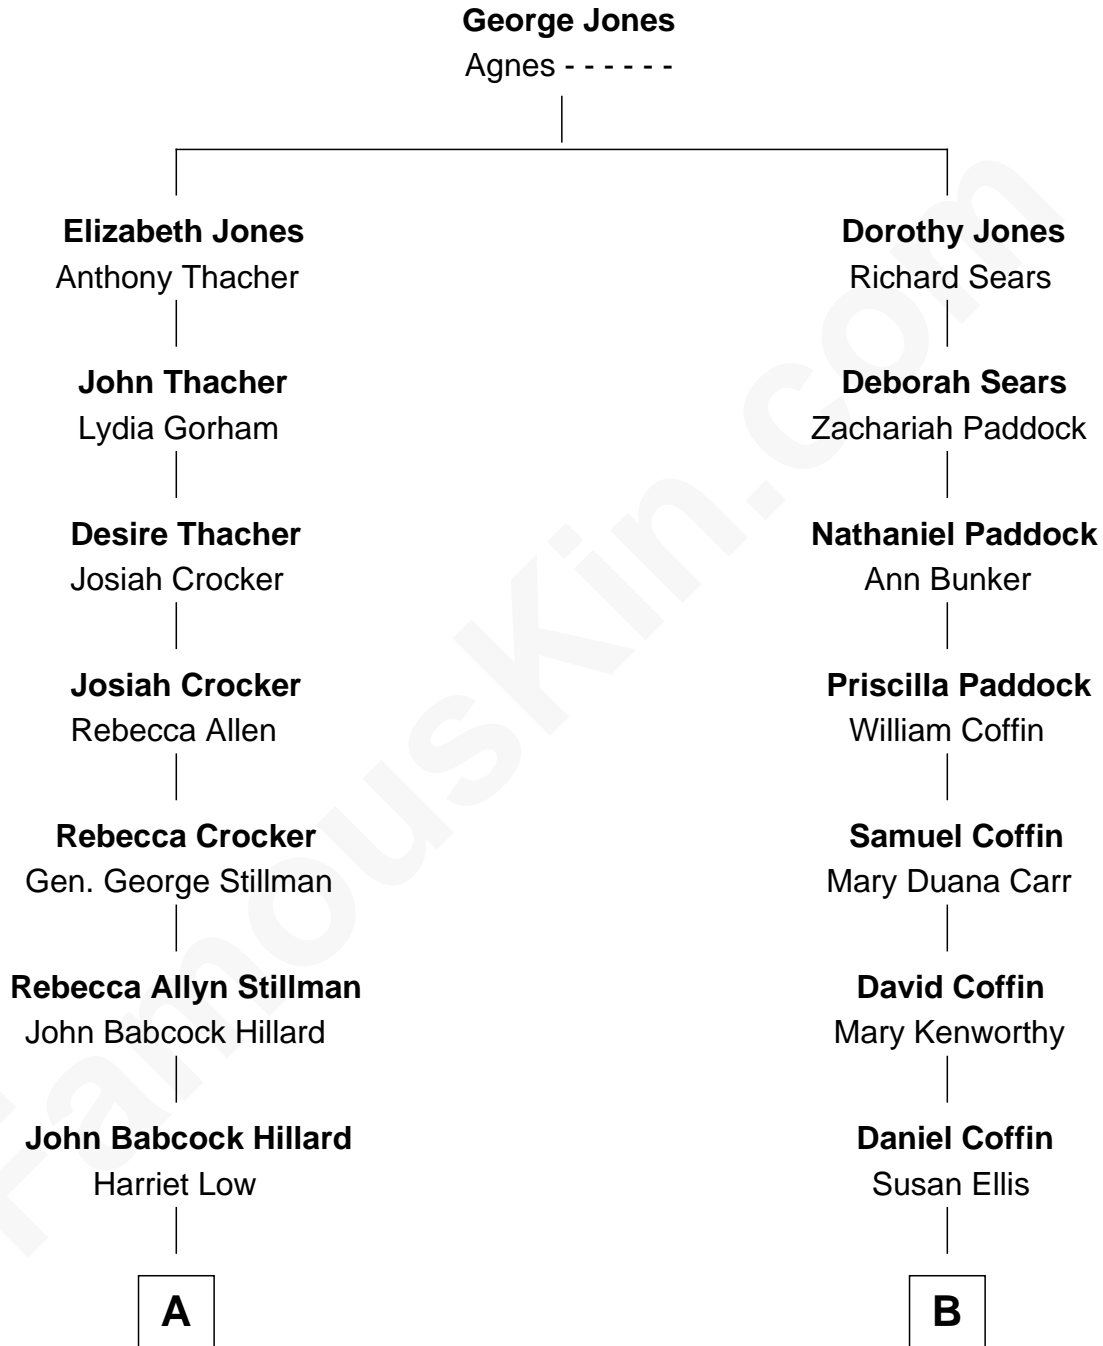

# FamousKin.com Relationship Chart of

**Bill Weld**

*68th Governor of Massachusetts*

10th cousin 1 time removed of

**Anne Heche**

*TV and Movie Actress*

**A**

**Harriet Hillard**  
William Augustus White

**Margaret Low White**  
Francis Minot Weld

**David Weld**  
Mary Blake Nichols

**Bill Weld**  
*68th Governor of Massachusetts*

**B**

**Charles E. Coffin**  
Abby Maria Swayzee

**Marietta Swayzee Coffin**  
Walter Bradlee Tukey

**Marietta Susan Tukey**  
Richard Carleton Prickett

**Nancy Abigail Prickett**  
Donald Joe Heche

**Anne Heche**  
*TV and Movie Actress*