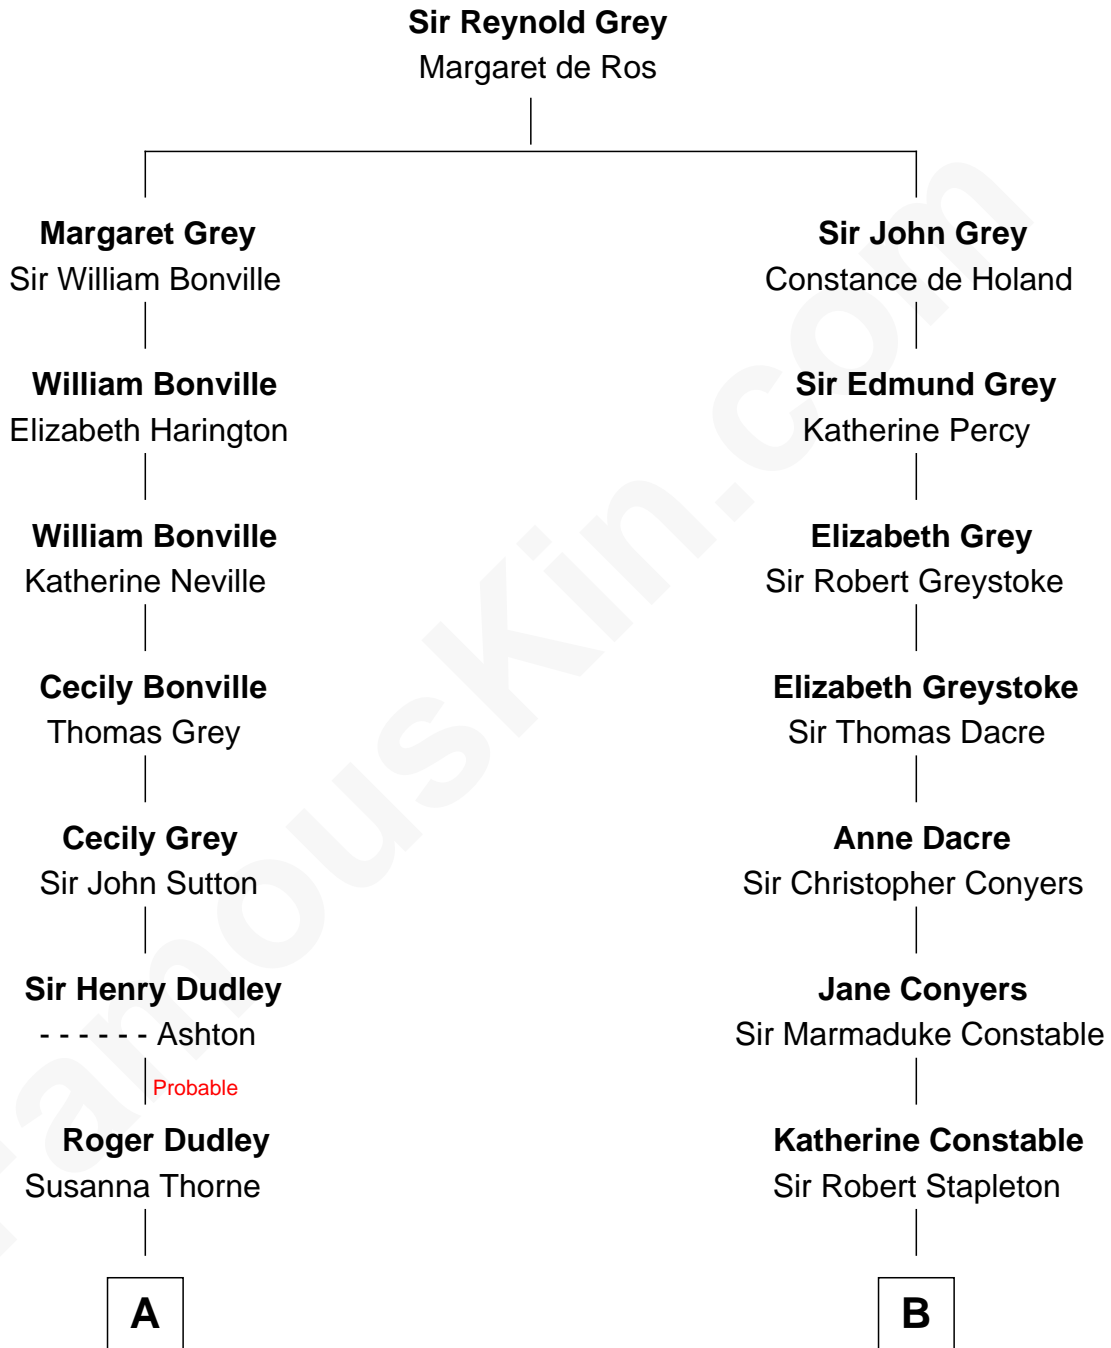

FamousKin.com Relationship Chart of

Bill Weld

68th Governor of Massachusetts

18th cousin 1 time removed of

Anne Heche

TV and Movie Actress

C

David Weld
Mary Blake Nichols

Bill Weld
68th Governor of Massachusetts

D

Marietta Susan Tukey
Richard Carleton Prickett

Nancy Abigail Prickett
Donald Joe Heche

Anne Heche
TV and Movie Actress

FamousKin.com