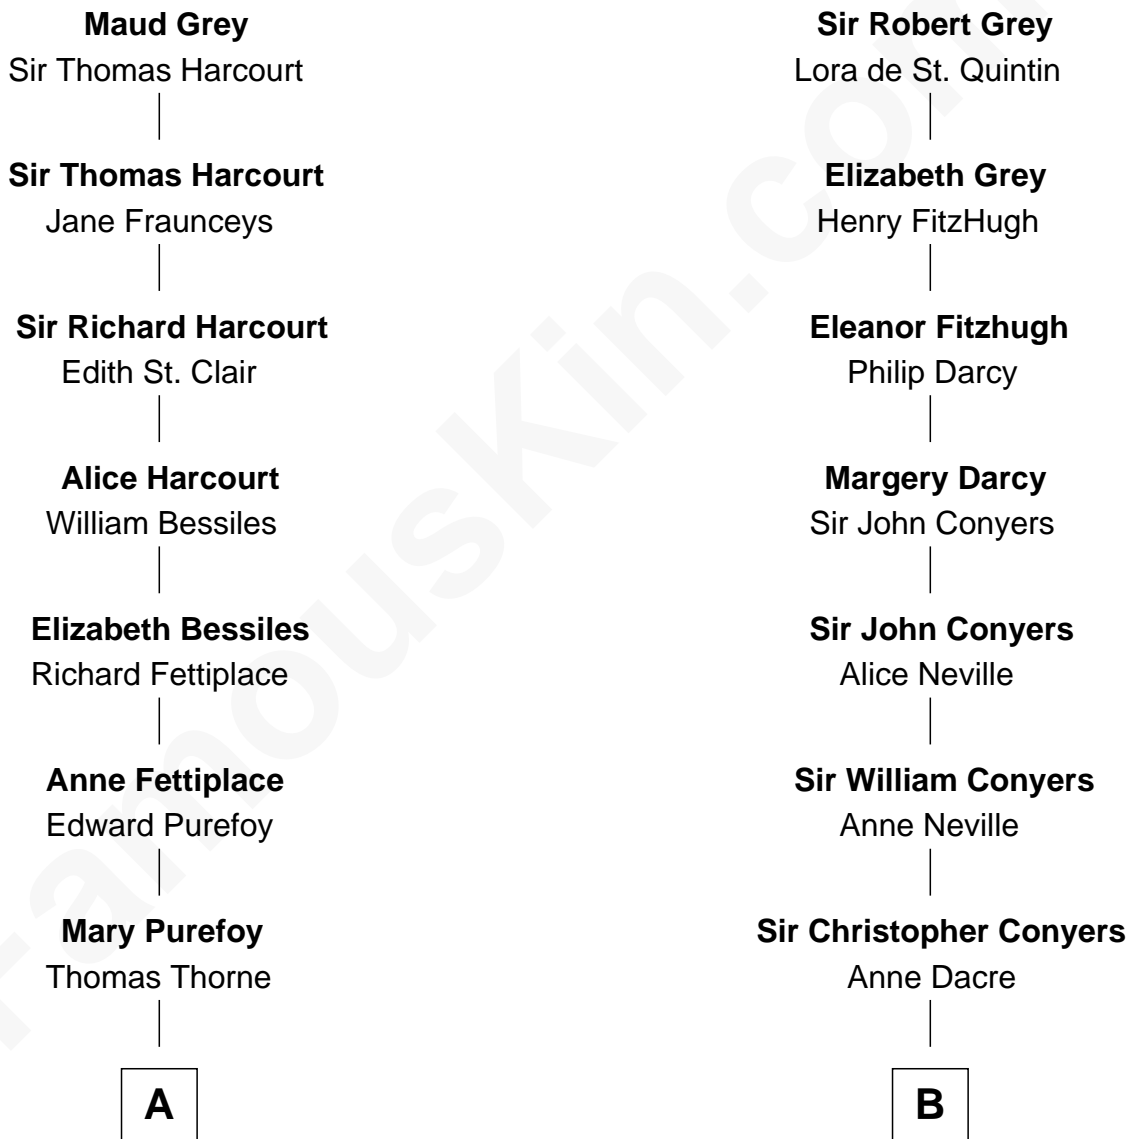

FamousKin.com Relationship Chart of

Bill Weld

68th Governor of Massachusetts

19th cousin 2 times removed of

Anne Heche

TV and Movie Actress

Sir John Grey

Avice Marmion