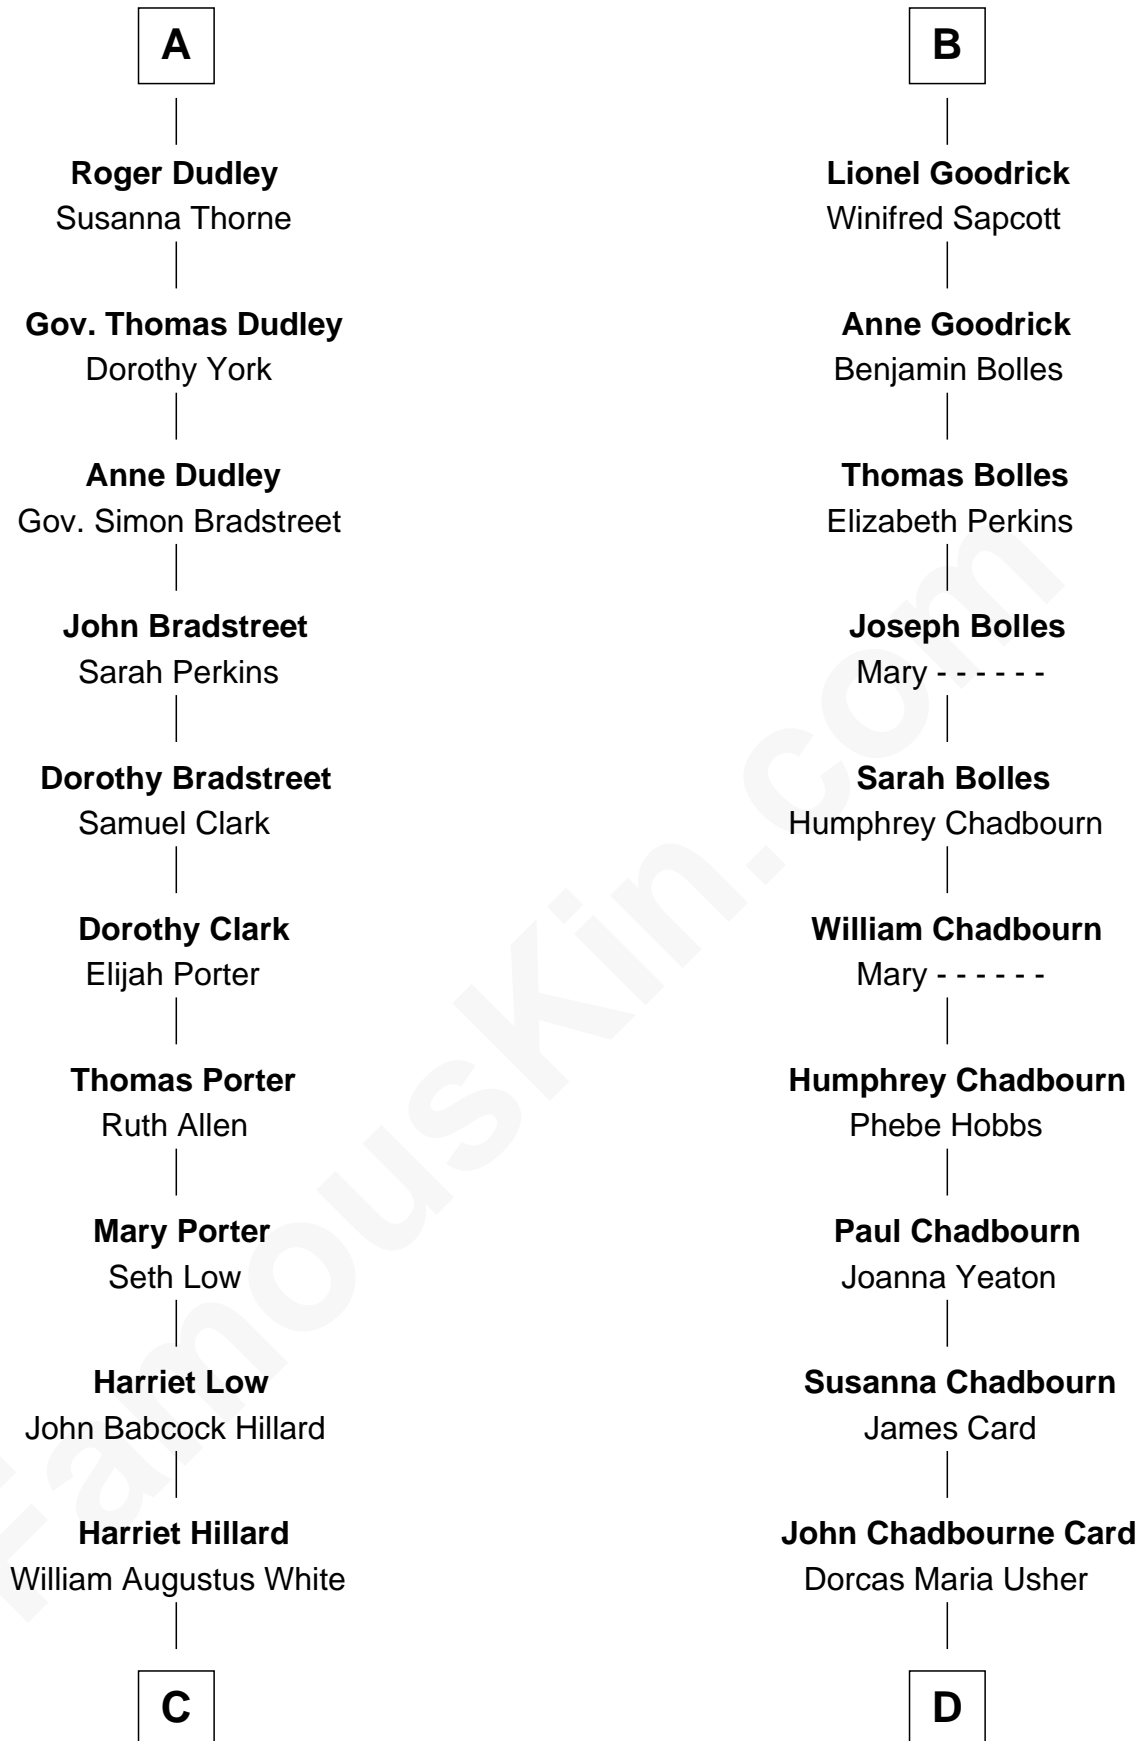

FamousKin.com

Relationship Chart of

Bill Weld

68th Governor of Massachusetts

19th cousin 1 time removed of

Andrew Card

21st White House Chief of Staff

Sir Henry de Percy

Idoine de Clifford

C

Margaret Low White

Francis Minot Weld

David Weld

Mary Blake Nichols

Bill Weld

68th Governor of Massachusetts

D

John Henry Card

Ella Ida Hill

John Henry Card

Elizabeth French Platts

Andrew Hill Card

Joyce Ann Whitaker

Andrew Card