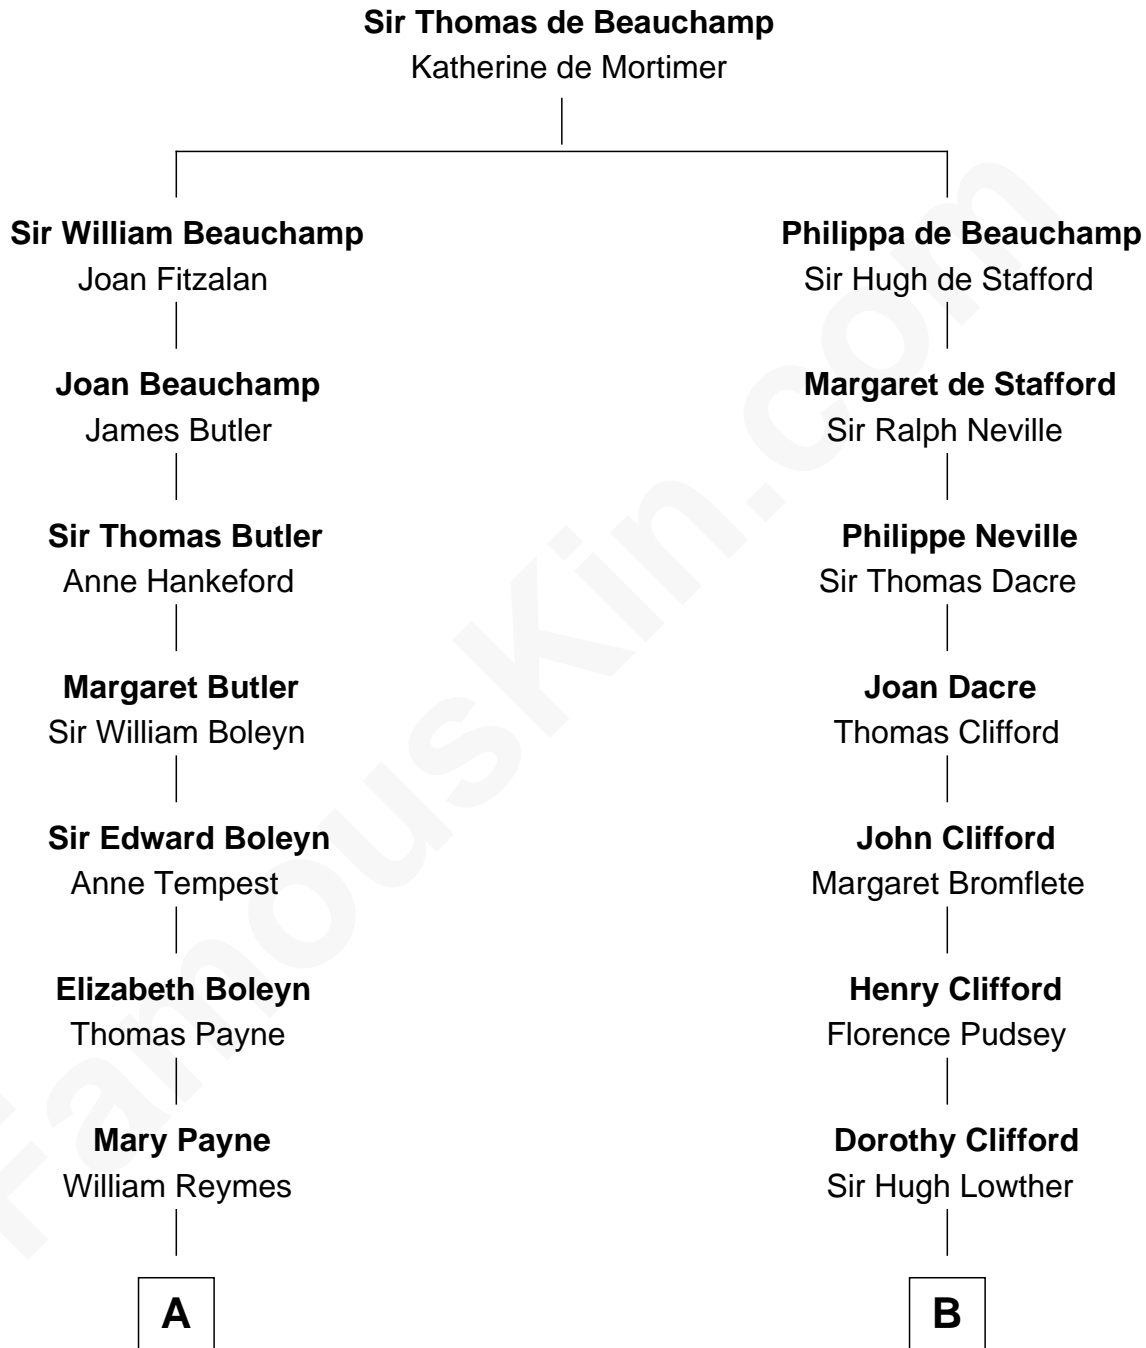

FamousKin.com

Relationship Chart of

Bill Weld

68th Governor of Massachusetts

15th cousin 4 times removed of

Fletcher Christian

Leader of the mutiny on the Bounty

THE "BOUNTY" AT OAHU

C

Cornelia DuBois Floyd
John Treadwell Nichols

Mary Blake Nichols
David Weld

Bill Weld

68th Governor of Massachusetts

FamousKin.com