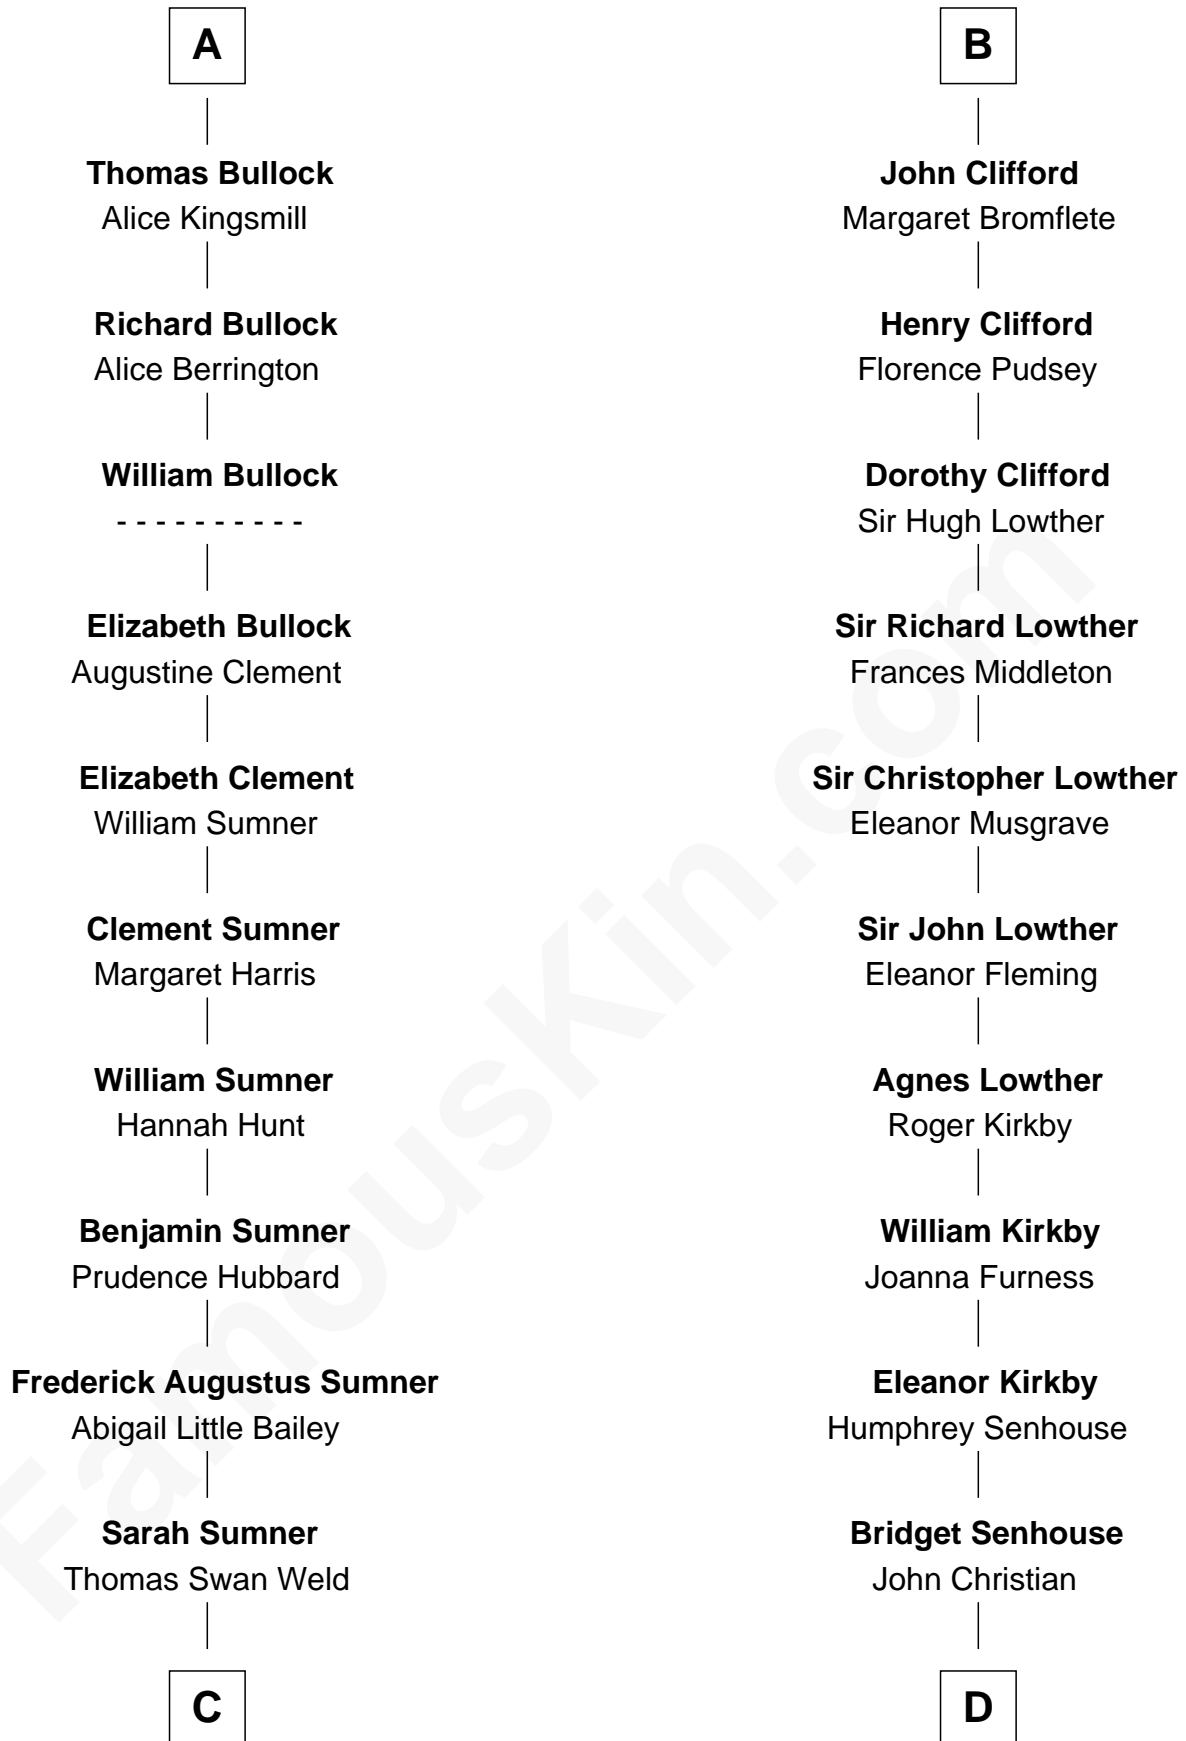

FamousKin.com

Relationship Chart of

Bill Weld

68th Governor of Massachusetts

18th cousin 2 times removed of

Fletcher Christian

Leader of the mutiny on the Bounty

C

Dr. Francis Minot Weld
Fanny Elizabeth Bartholomew

Francis Minot Weld
Margaret Low White

David Weld
Mary Blake Nichols

Bill Weld
68th Governor of Massachusetts

D

Charles Christian
Anne Dixon

Fletcher Christian
Leader of the mutiny on the Bounty