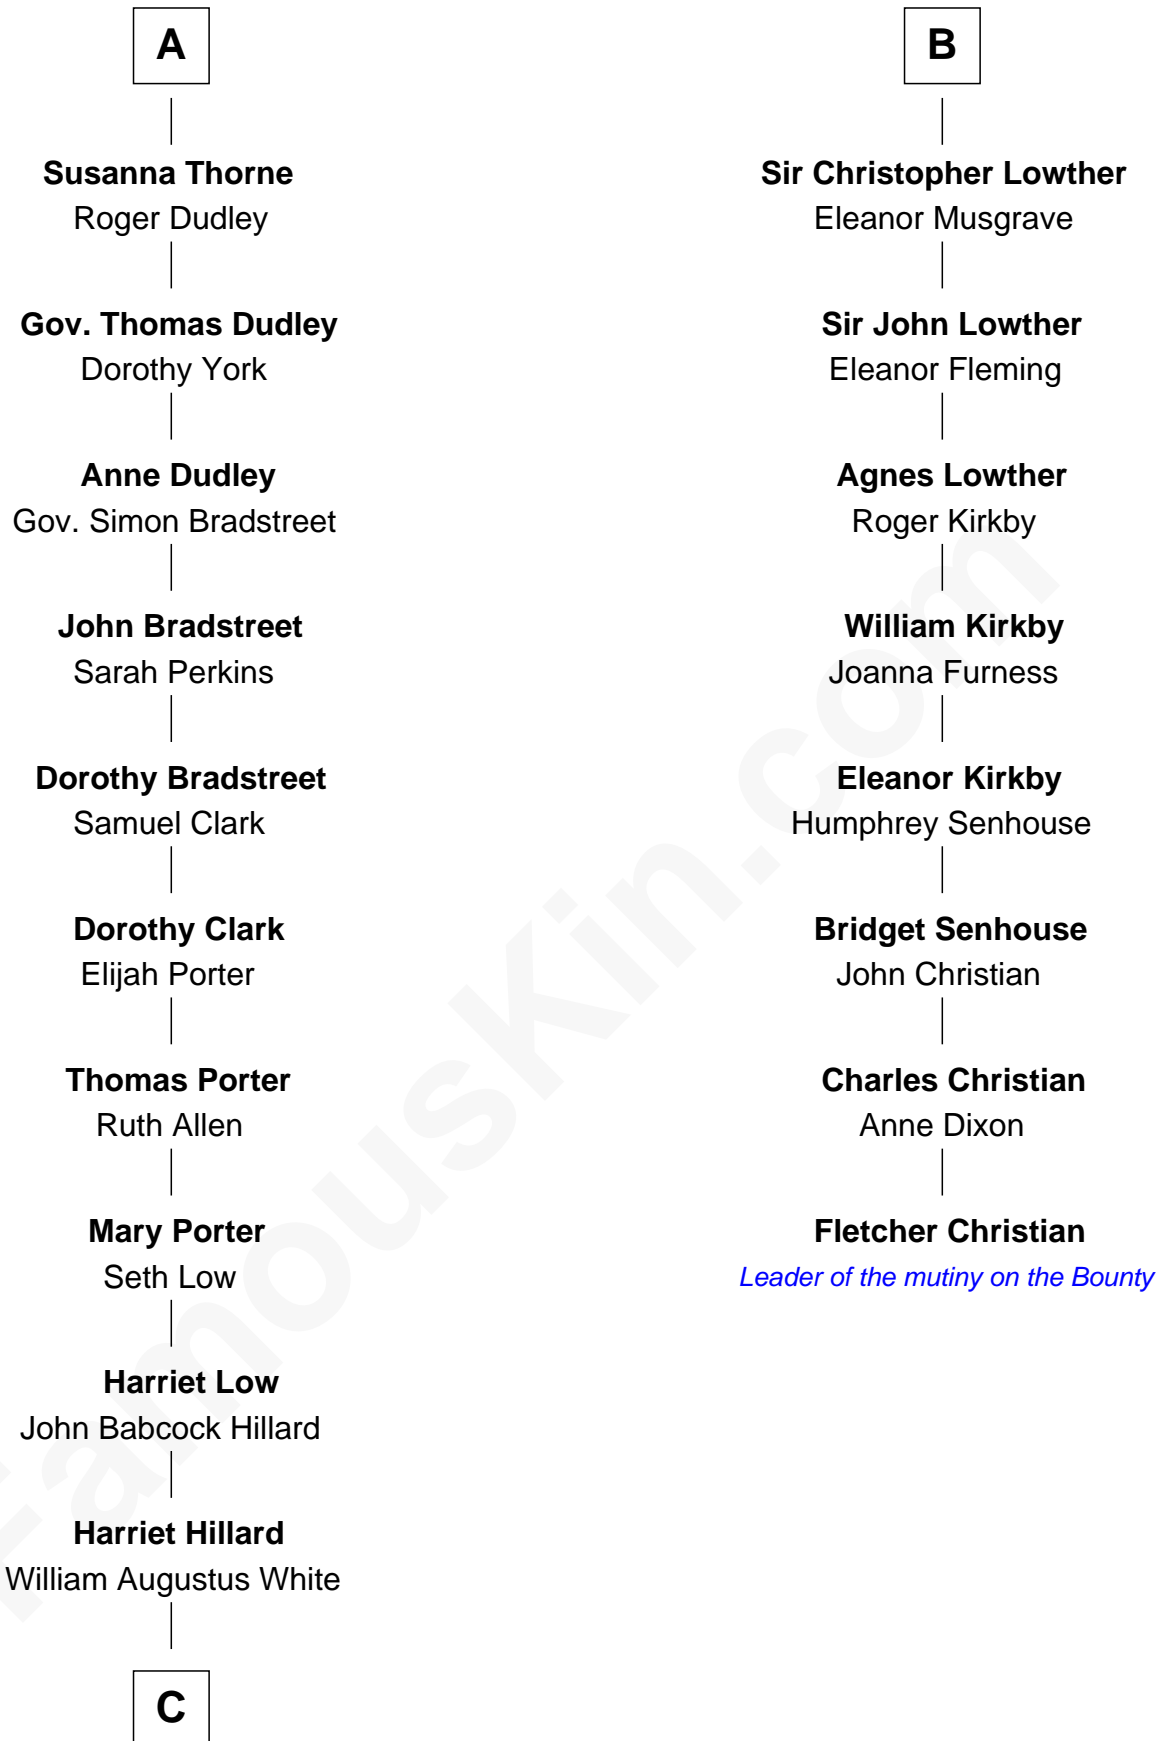

FamousKin.com Relationship Chart of

Bill Weld

68th Governor of Massachusetts

14th cousin 5 times removed of

Fletcher Christian

Leader of the mutiny on the Bounty

C

—
Margaret Low White

Francis Minot Weld

—
David Weld

Mary Blake Nichols

—
Bill Weld

68th Governor of Massachusetts

FamousKin.com