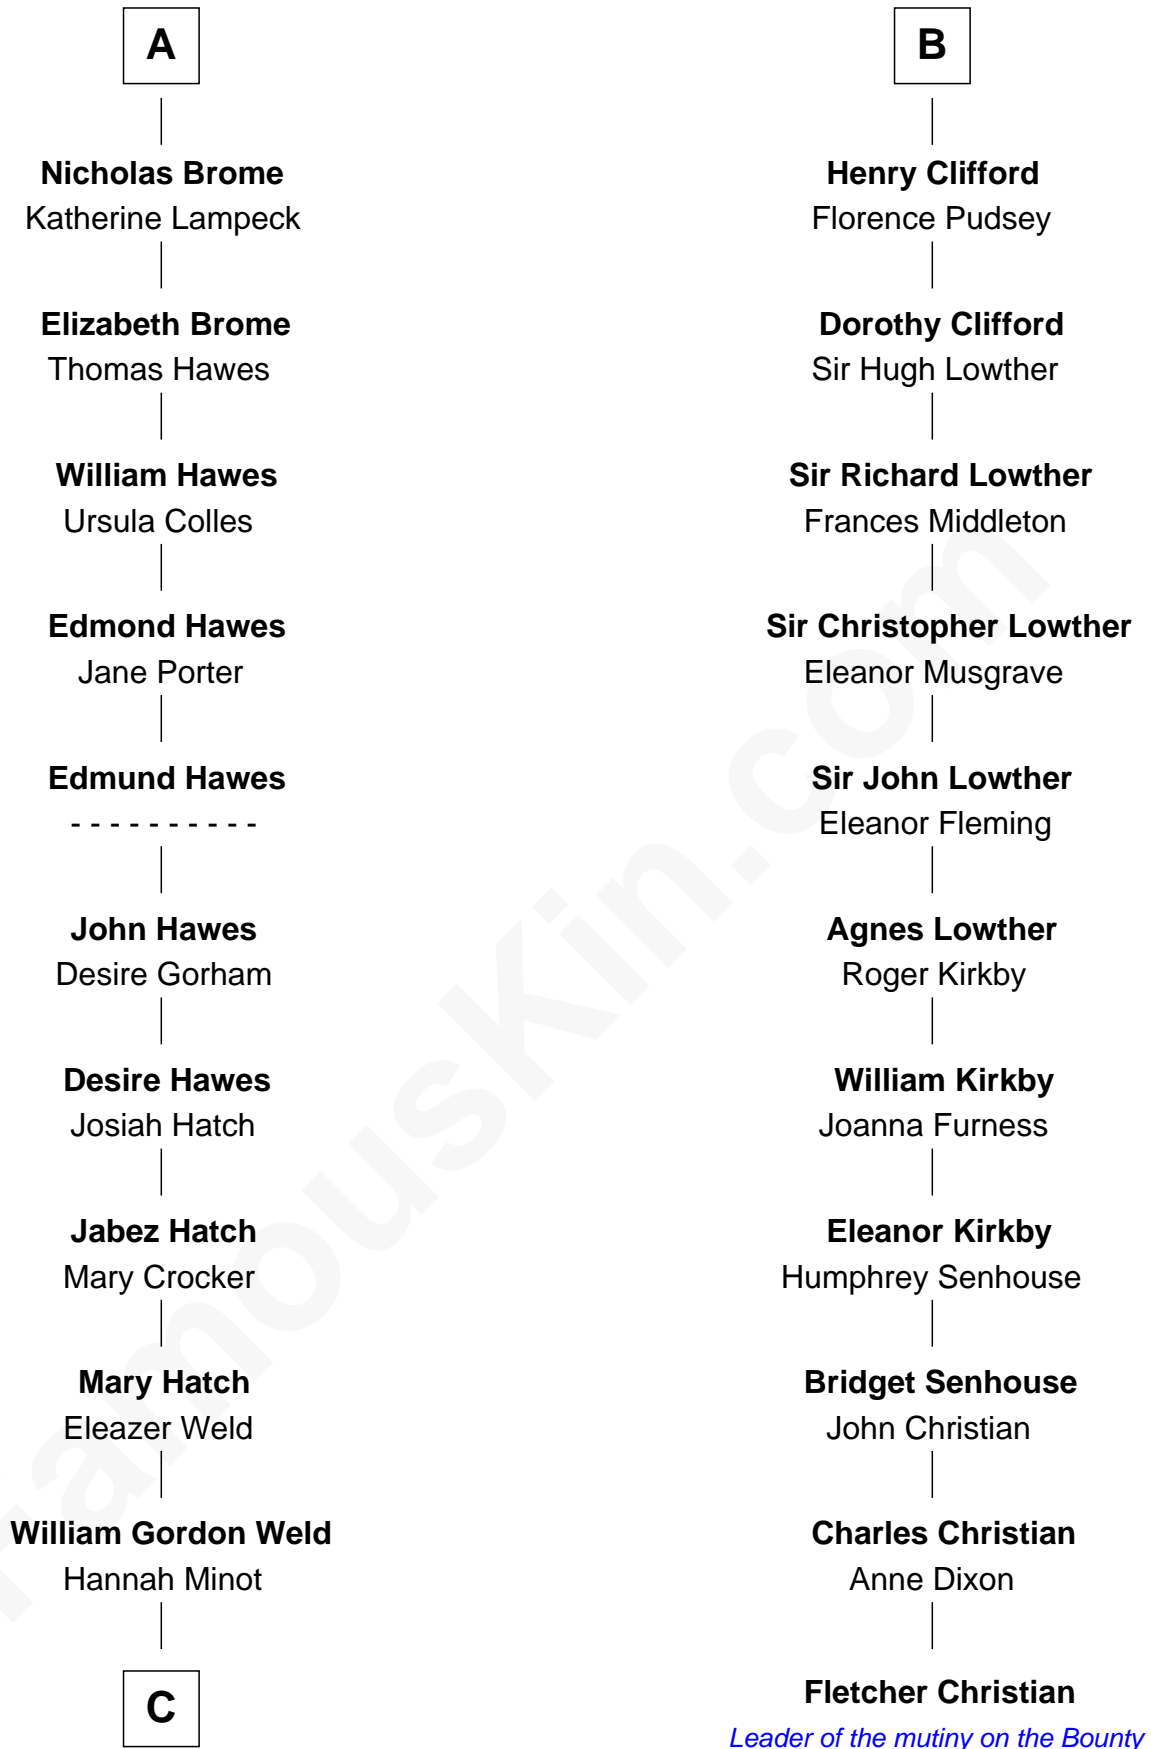

# FamousKin.com Relationship Chart of

**Bill Weld**

*68th Governor of Massachusetts*

**17th cousin 4 times removed of**

**Fletcher Christian**

*Leader of the mutiny on the Bounty*

**C**

Thomas Swan Weld

Sarah Sumner

Dr. Francis Minot Weld

Fanny Elizabeth Bartholomew

Francis Minot Weld

Margaret Low White

David Weld

Mary Blake Nichols

Bill Weld

*68th Governor of Massachusetts*