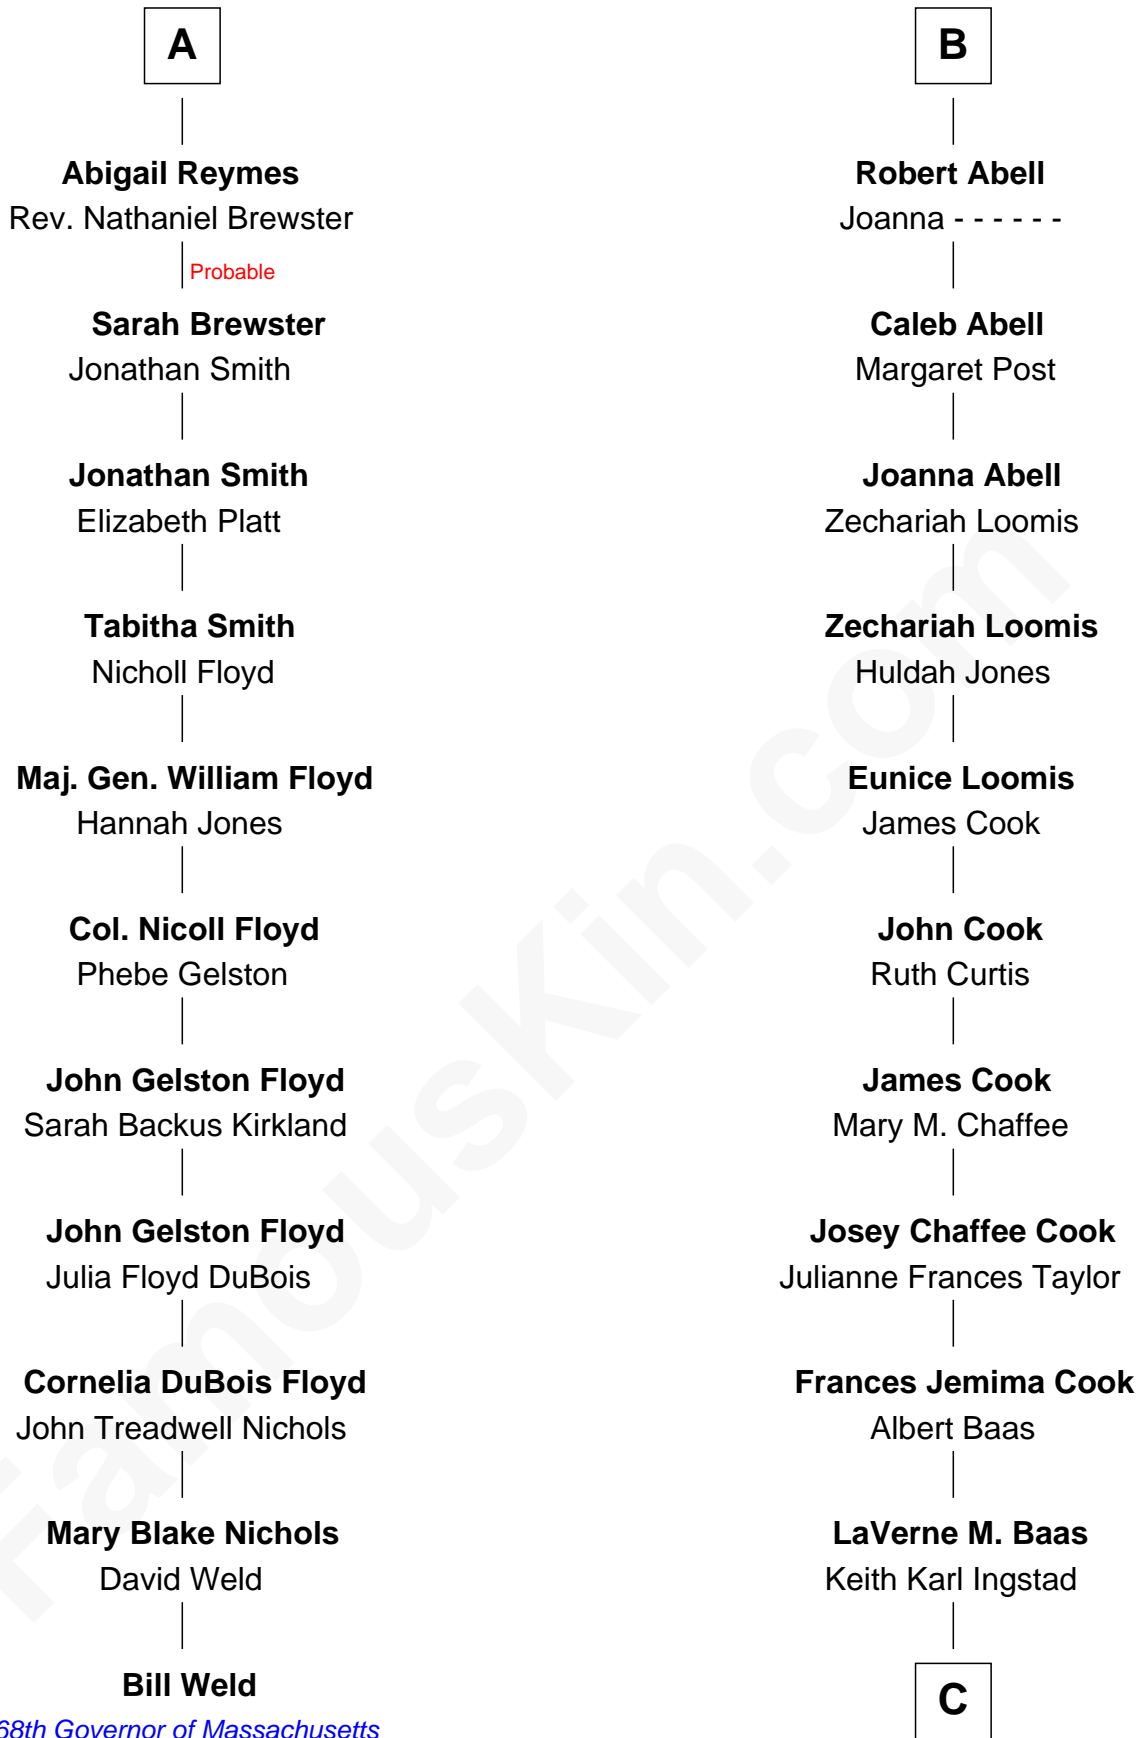

FamousKin.com

Relationship Chart of

Bill Weld

68th Governor of Massachusetts

17th cousin 1 time removed of

Amber Stevens West

TV and Movie Actress

James Butler
Joan Beauchamp

Sir Thomas Butler
Anne Hankeford

Margaret Butler
Sir William Boleyn

Sir Edward Boleyn
Anne Tempest

Elizabeth Boleyn
Thomas Payne

Mary Payne
William Reymes

William Reymes
Anne Evans

John Reymes
Frances - - - - -

A

Elizabeth Butler
John Talbot

Ann Talbot
Sir Henry Vernon

Elizabeth Vernon
Sir Robert Corbet

Dorothy Corbet
Sir Richard Mainwaring

Sir Arthur Mainwaring
Margaret Mainwaring

Mary Mainwaring
Richard Cotton

Frances Cotton
George Abell

B

C

Terry Keith Ingstad
Beverly Jean Cunningham

Amber Stevens West
TV and Movie Actress

FamousKin.com