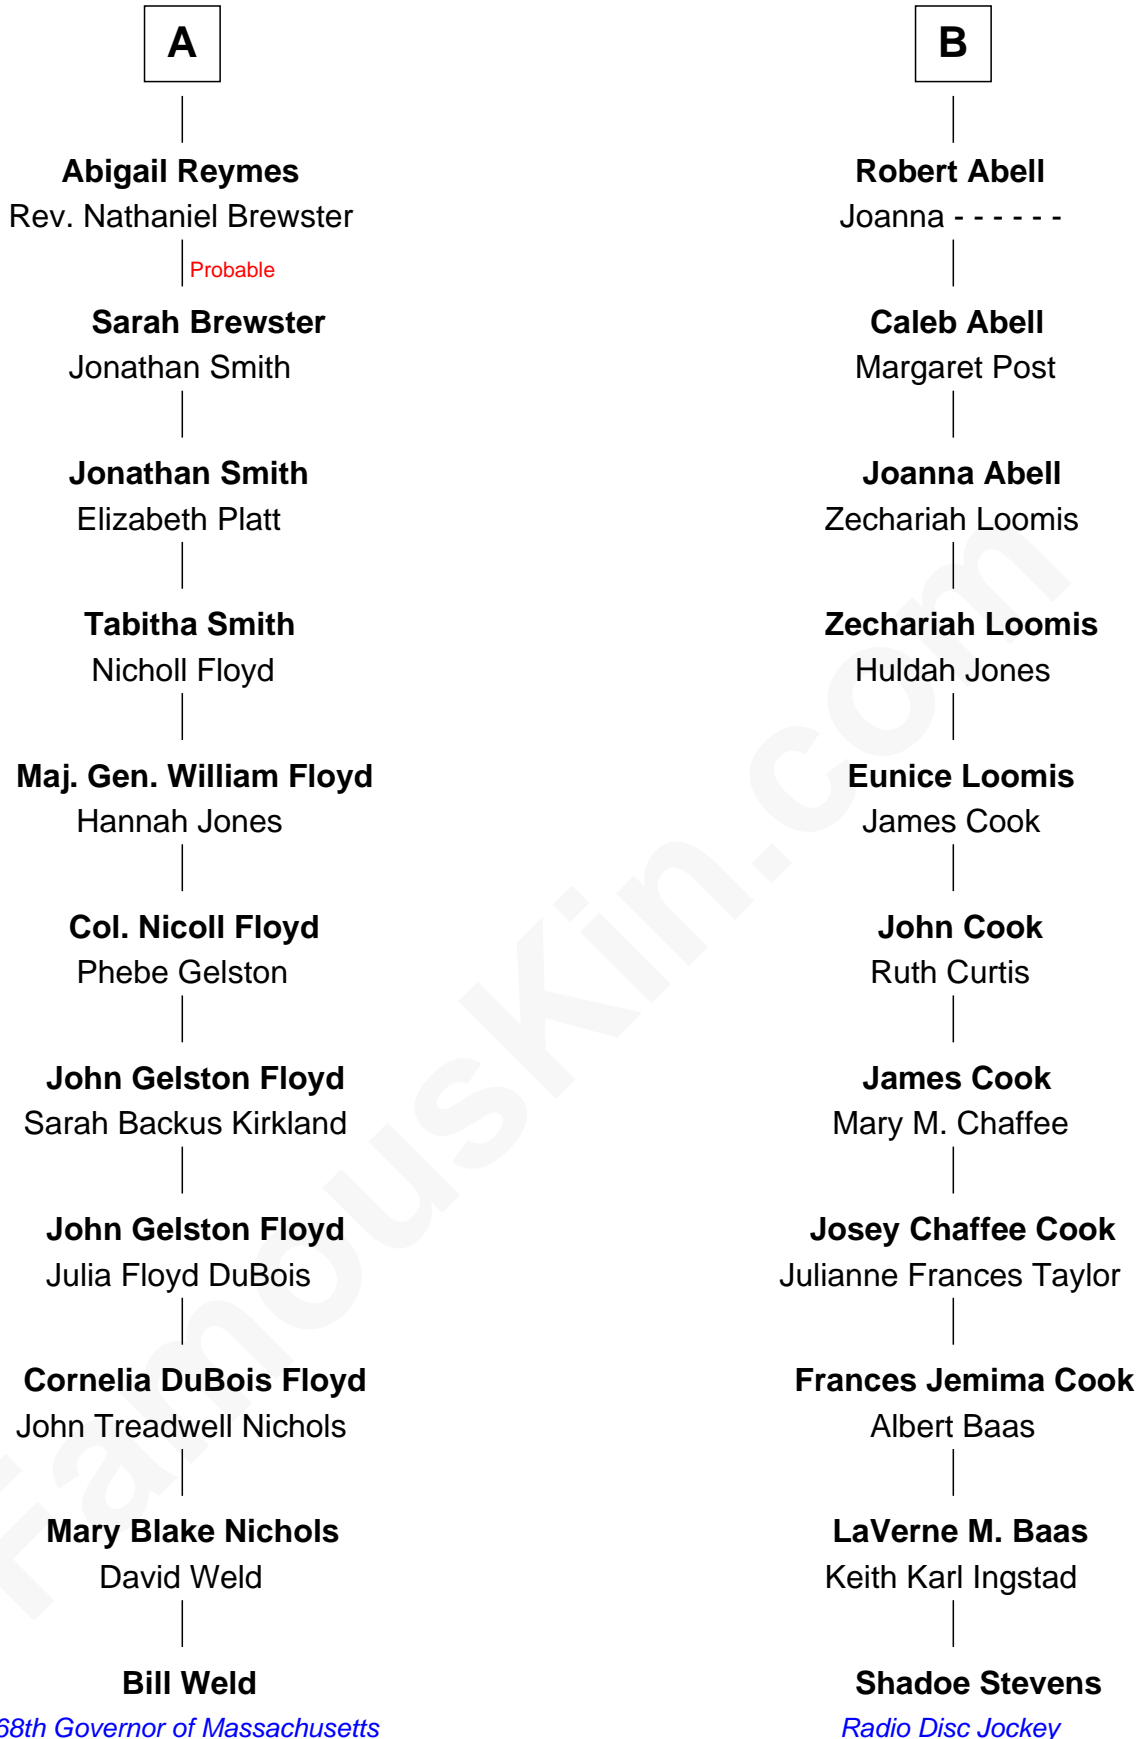

FamousKin.com Relationship Chart of

Bill Weld

68th Governor of Massachusetts

17th cousin of

Shadoe Stevens

Radio Disc Jockey

James Butler
Joan Beauchamp

Sir Thomas Butler
Anne Hankeford

Margaret Butler
Sir William Boleyn

Sir Edward Boleyn
Anne Tempest

Elizabeth Boleyn
Thomas Payne

Mary Payne
William Reymes

William Reymes
Anne Evans

John Reymes
Frances - - - - -

A

Elizabeth Butler
John Talbot

Ann Talbot
Sir Henry Vernon

Elizabeth Vernon
Sir Robert Corbet

Dorothy Corbet
Sir Richard Mainwaring

Sir Arthur Mainwaring
Margaret Mainwaring

Mary Mainwaring
Richard Cotton

Frances Cotton
George Abell

B

Bill Weld photo by [Marc Nozell](#) (CC BY-SA 2.0)

Shadoe Stevens photo by [Alan Light](#) (CC BY 2.0)