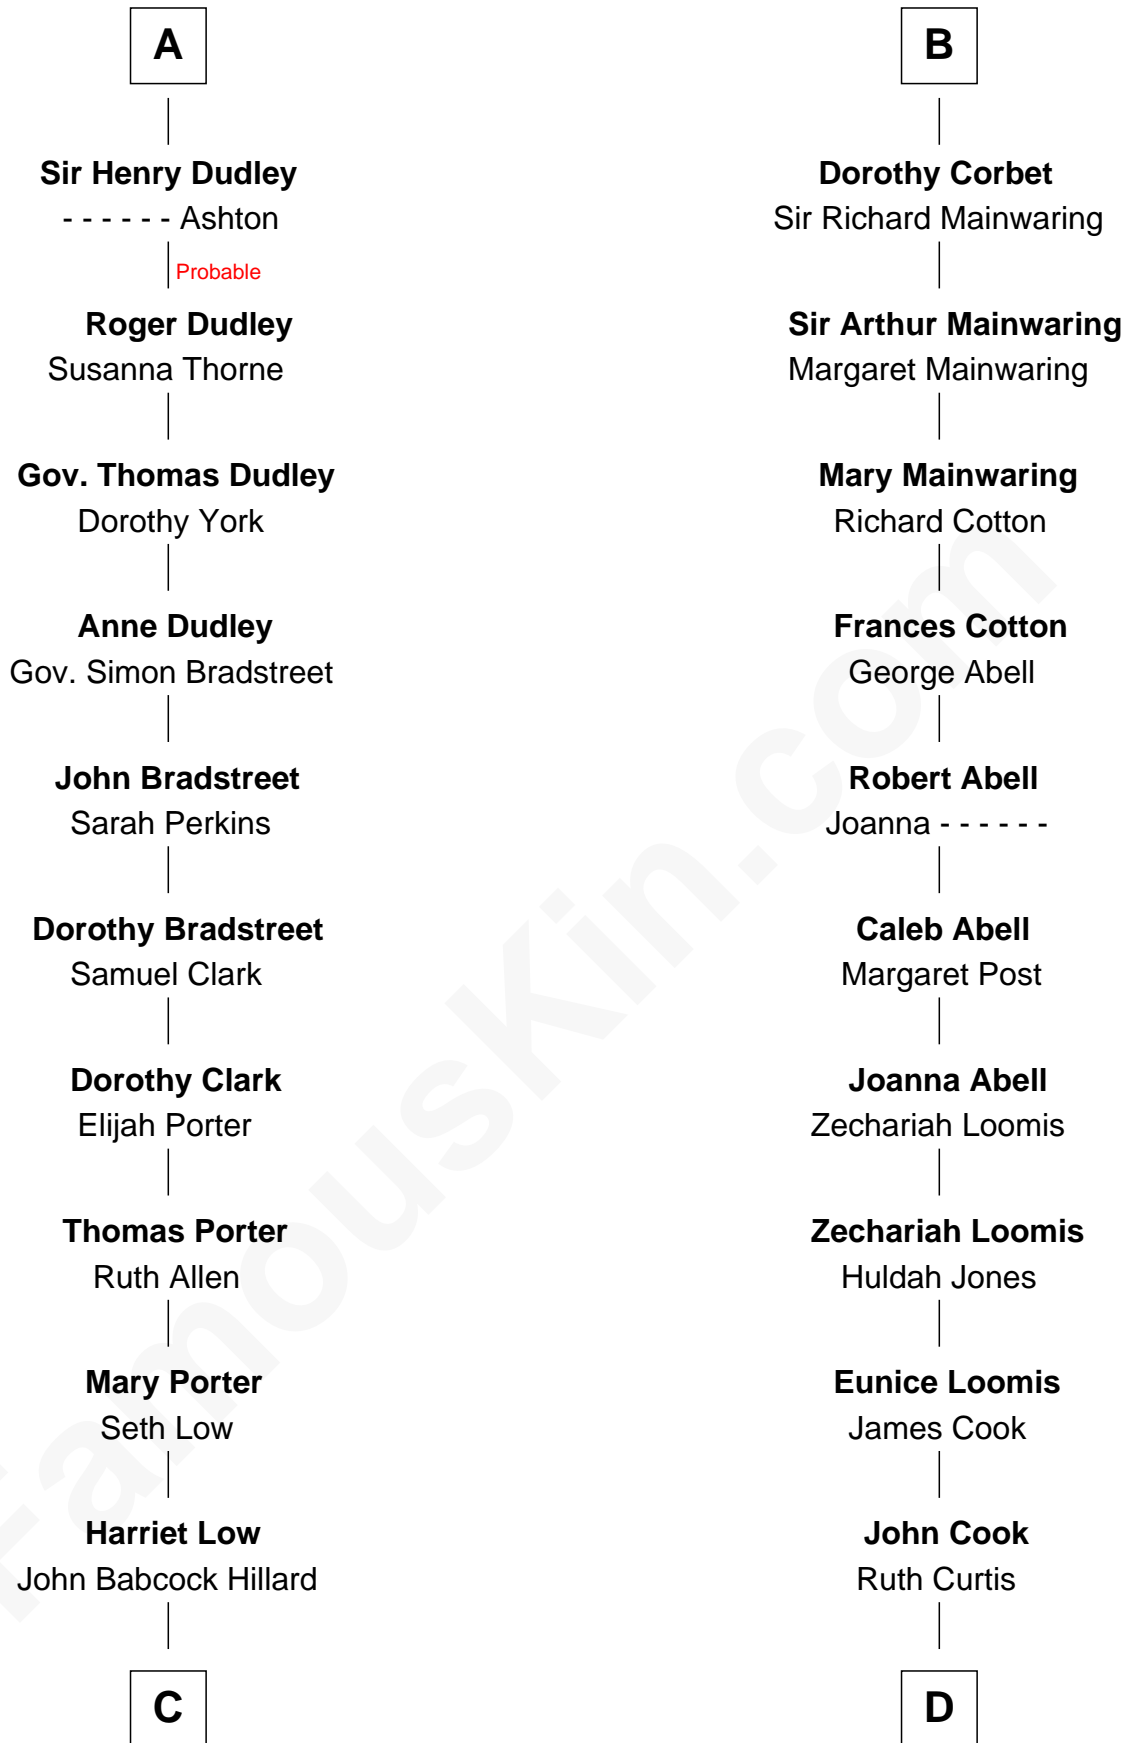

Anne Ferrers

Sir Walter Devereux

Elizabeth Devereux

Sir Richard Corbet

Sir Robert Corbet

Elizabeth Vernon

B

C

Harriet Hillard
William Augustus White

Margaret Low White
Francis Minot Weld

David Weld
Mary Blake Nichols

Bill Weld
68th Governor of Massachusetts

D

James Cook
Mary M. Chaffee

Josey Chaffee Cook
Julianne Frances Taylor