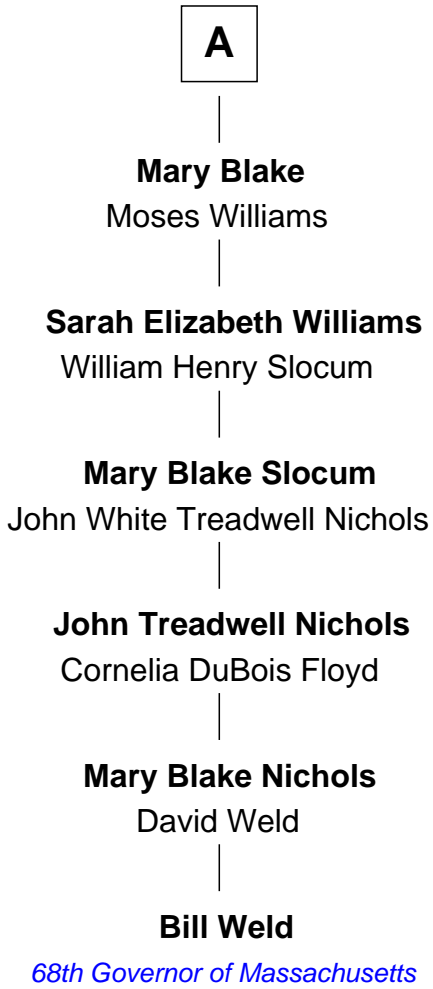

FamousKin.com Relationship Chart of

Bill Weld

68th Governor of Massachusetts

6th cousin 6 times removed of

Marcus Morton

16th and 18th Governor of Massachusetts

----- Allerton

FamousKin.com