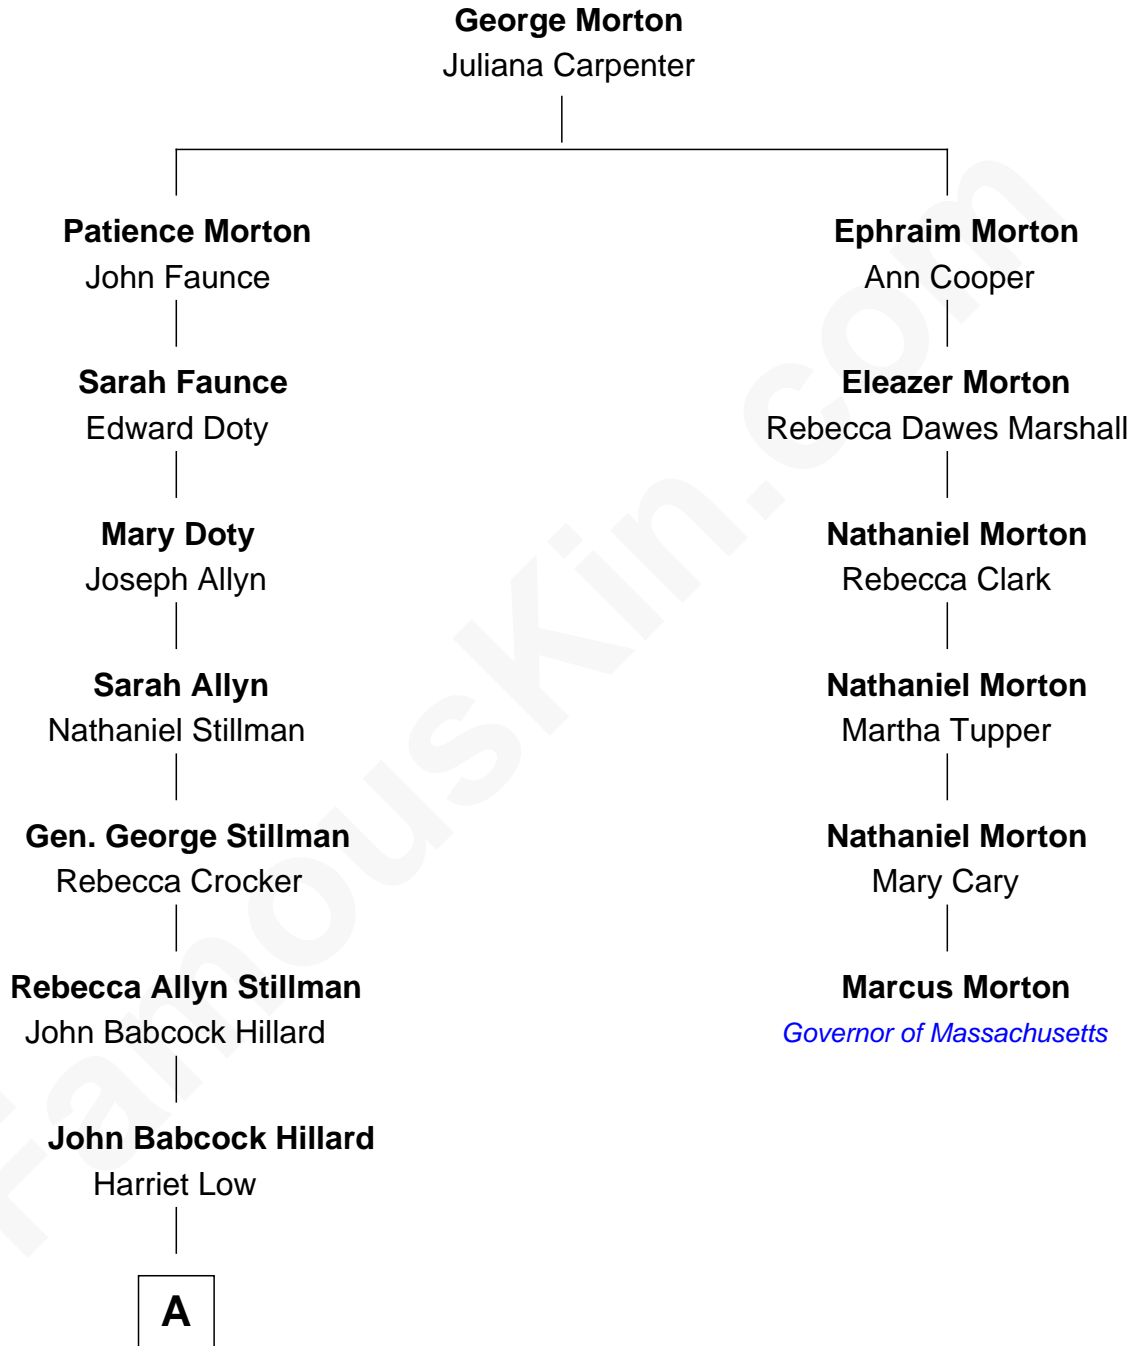

FamousKin.com

Relationship Chart of

Bill Weld

68th Governor of Massachusetts

5th cousin 5 times removed of

Marcus Morton

16th and 18th Governor of Massachusetts

A

—
Harriet Hillard
William Augustus White

—
Margaret Low White
Francis Minot Weld

—
David Weld
Mary Blake Nichols

—
Bill Weld
68th Governor of Massachusetts

FamousKin.com