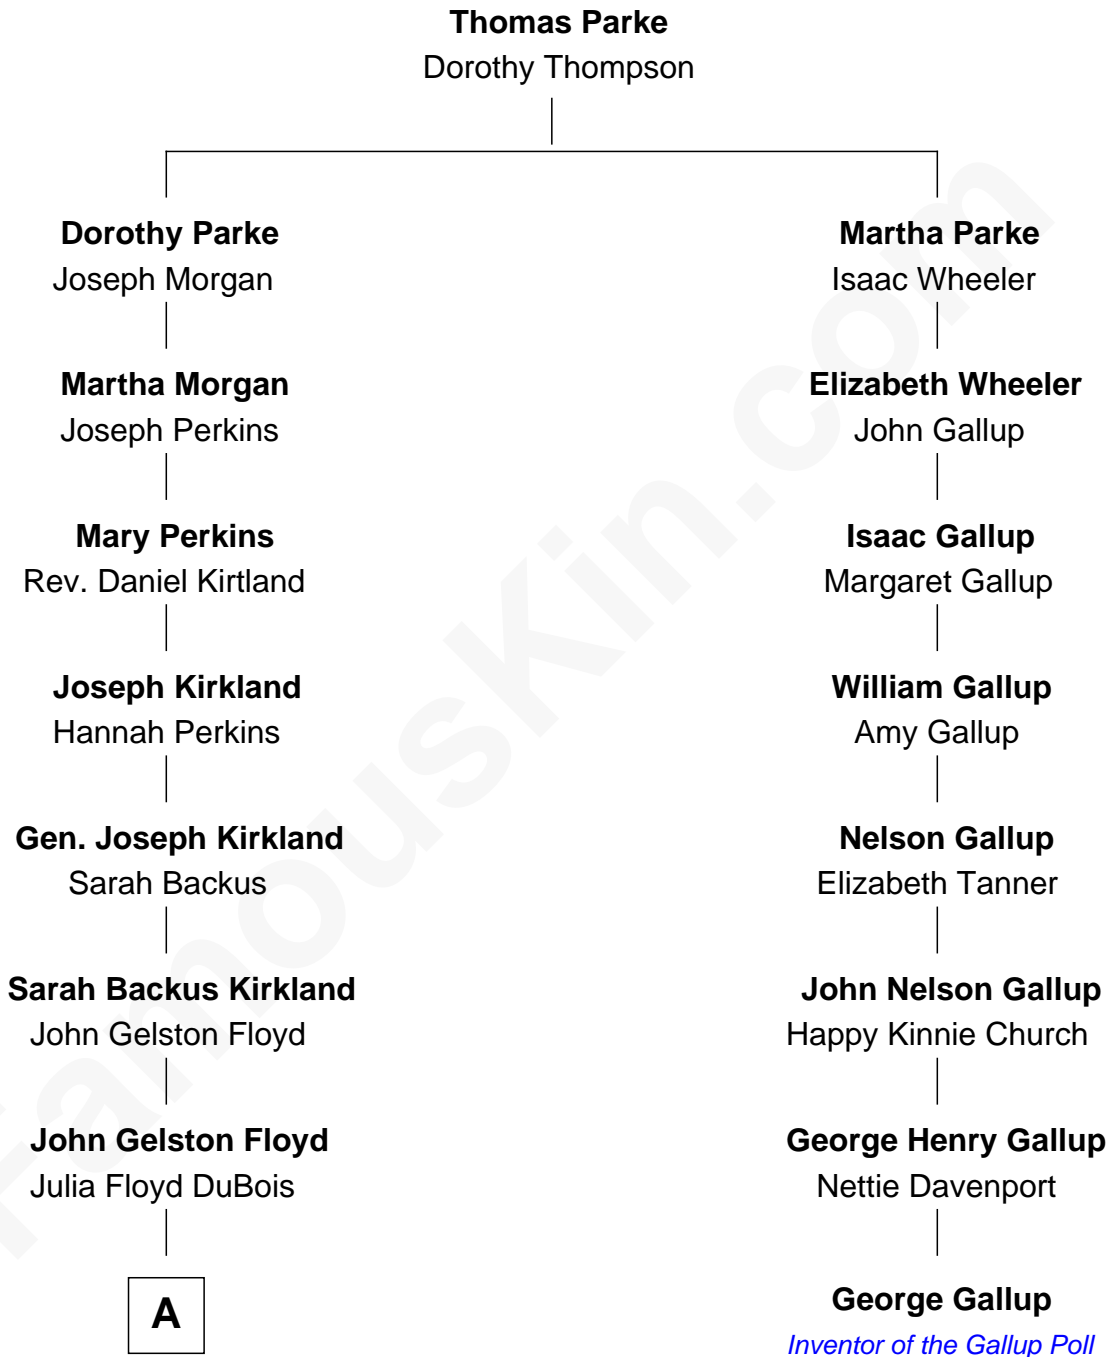

FamousKin.com

Relationship Chart of

Bill Weld

68th Governor of Massachusetts

7th cousin 2 times removed of

George Gallup

Inventor of the Gallup Poll

A

—
Cornelia DuBois Floyd
John Treadwell Nichols

—
Mary Blake Nichols
David Weld

—
Bill Weld
68th Governor of Massachusetts

FamousKin.com