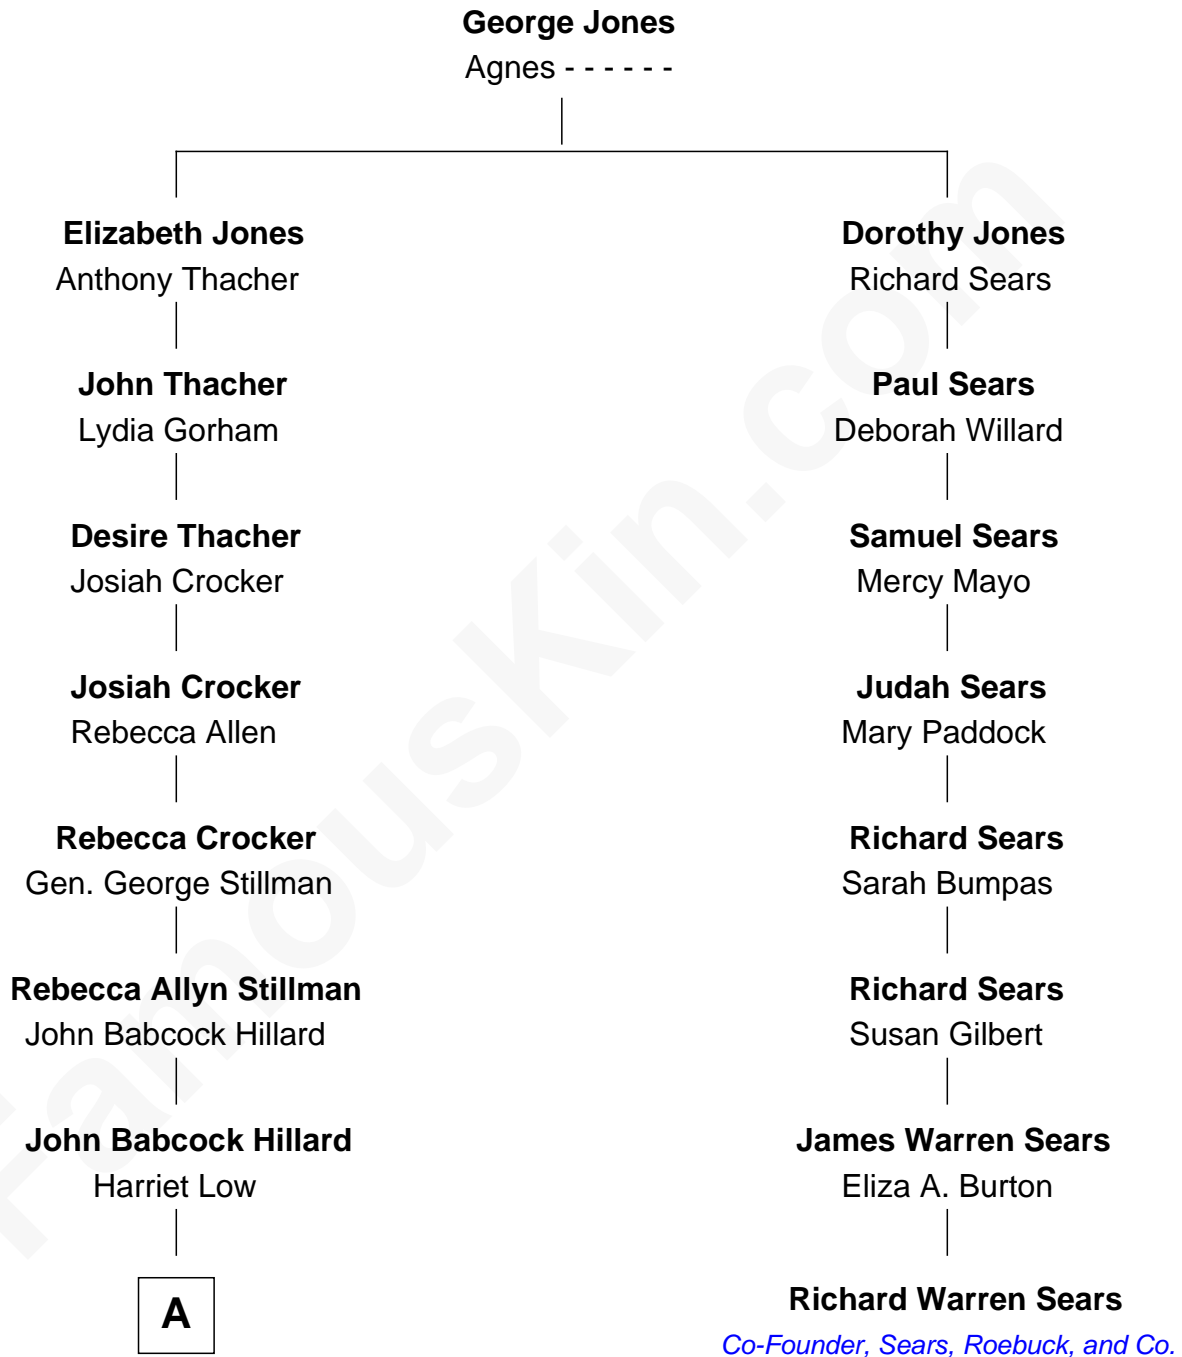

FamousKin.com

Relationship Chart of

Bill Weld

68th Governor of Massachusetts

7th cousin 3 times removed of

Richard Warren Sears

Co-Founder of Sears, Roebuck, & Co.

A

—
Harriet Hillard
William Augustus White

—
Margaret Low White
Francis Minot Weld

—
David Weld
Mary Blake Nichols

—
Bill Weld
68th Governor of Massachusetts