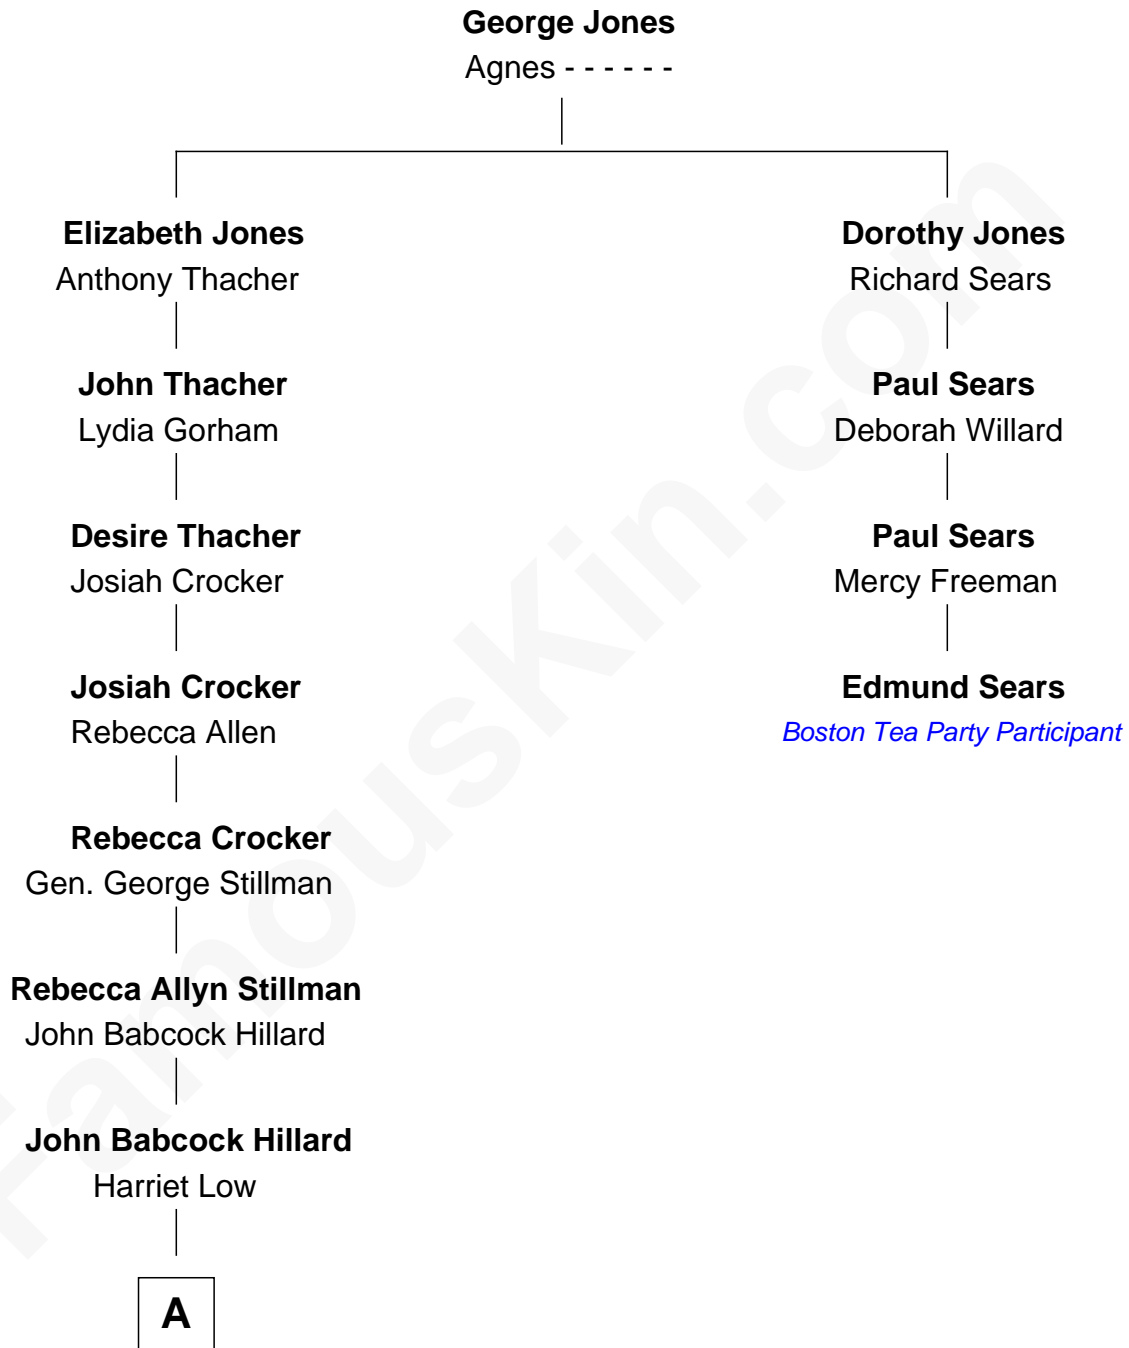

FamousKin.com Relationship Chart of

Bill Weld

68th Governor of Massachusetts

3rd cousin 7 times removed of

Edmund Sears

Boston Tea Party Participant

A

—
Harriet Hillard
William Augustus White

—
Margaret Low White
Francis Minot Weld

—
David Weld
Mary Blake Nichols

—
Bill Weld
68th Governor of Massachusetts

FamousKin.com