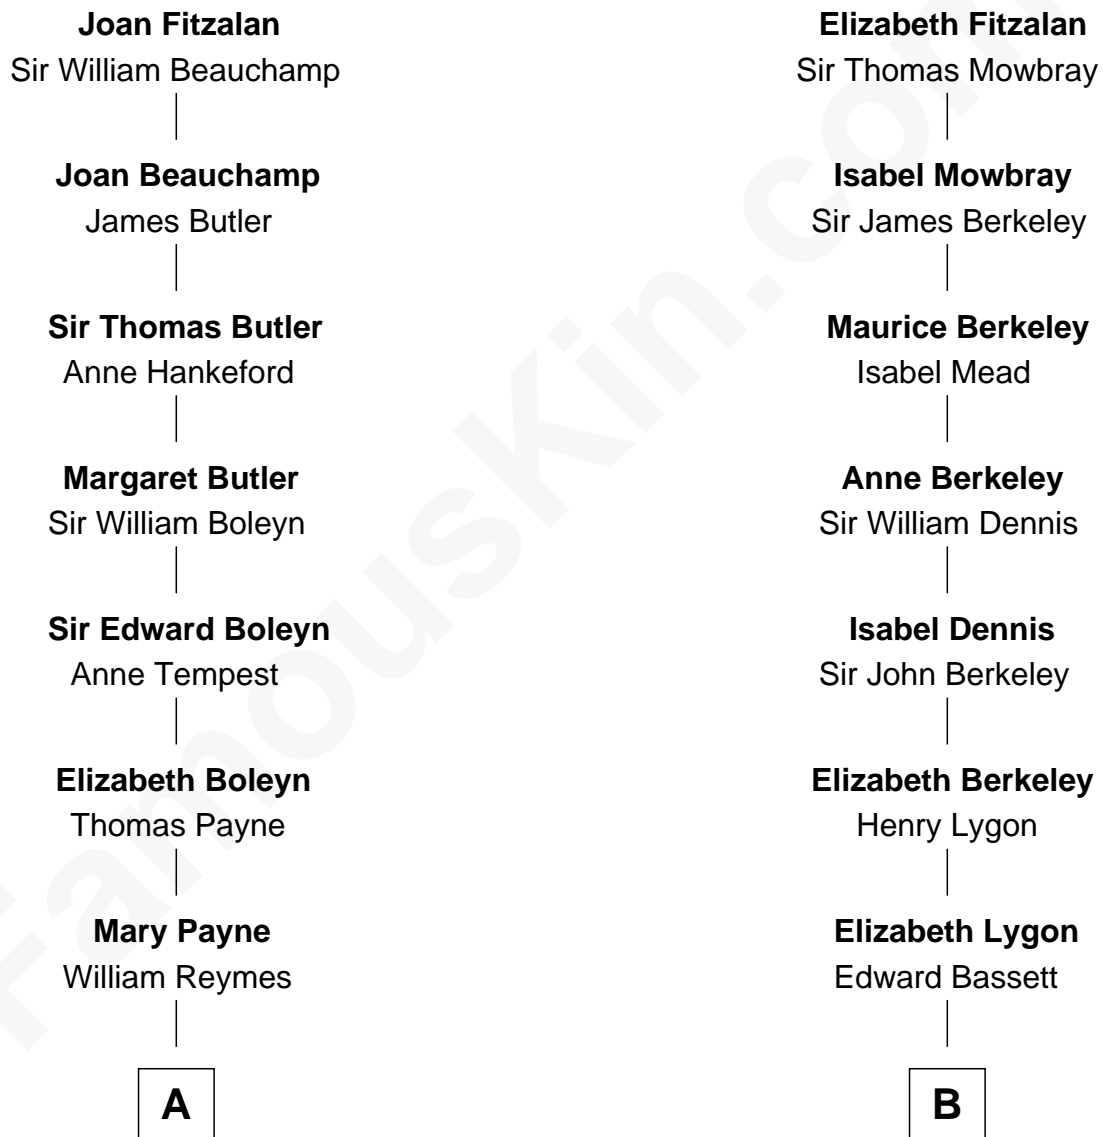

FamousKin.com Relationship Chart of

Bill Weld

68th Governor of Massachusetts

19th cousin 1 time removed of

Michael Lookinland

TV Actor

Sir Richard Fitzalan

Elizabeth de Bohun