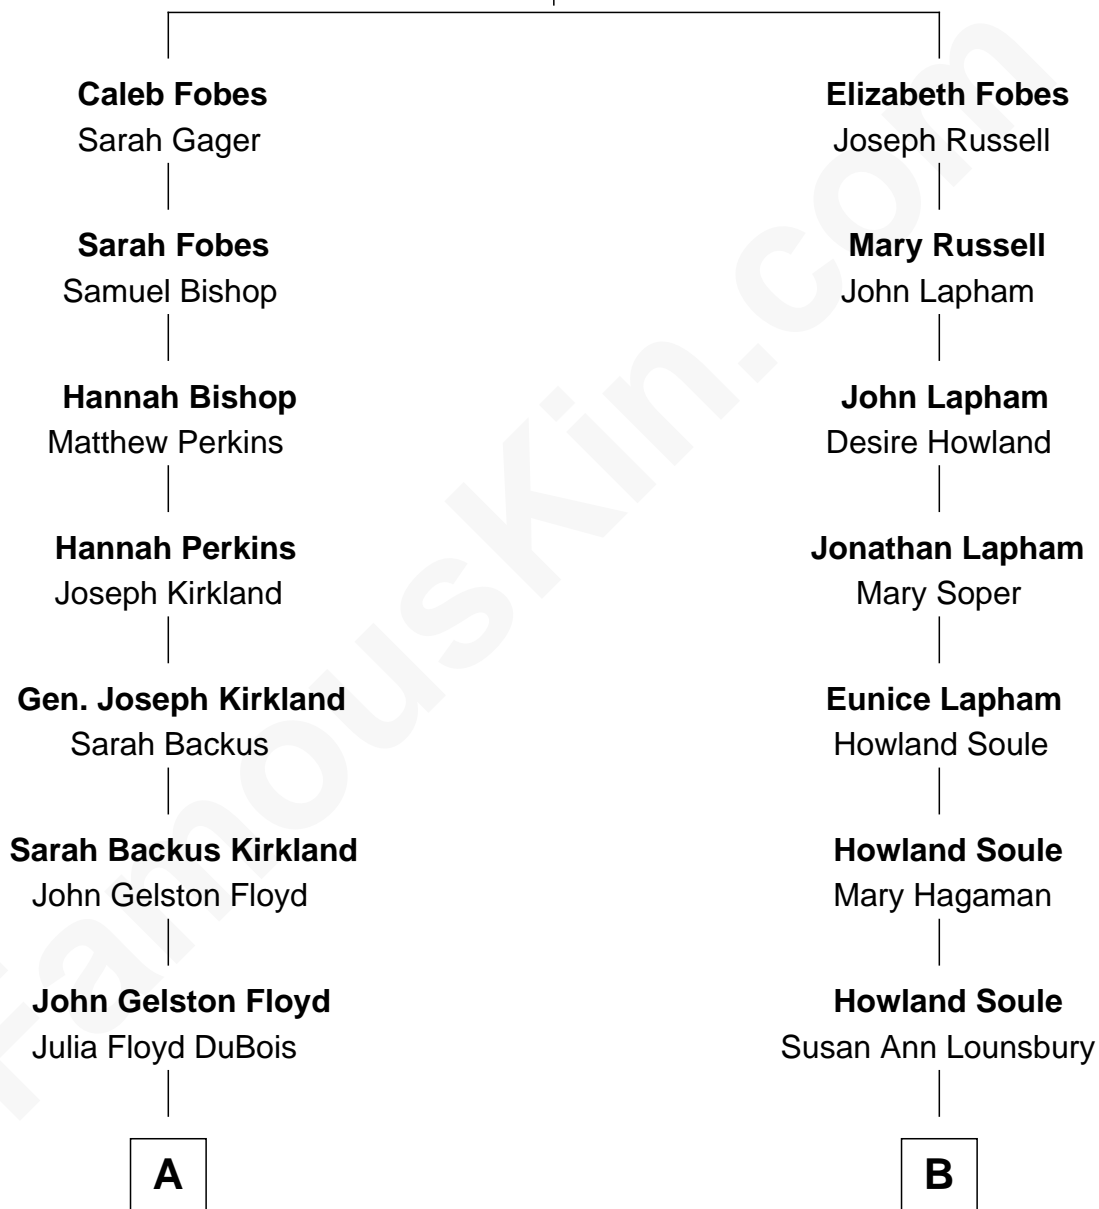

# FamousKin.com Relationship Chart of

**Bill Weld**

*68th Governor of Massachusetts*

**9th cousin 3 times removed of**

**Taylor Lautner**

*TV and Movie Actor*

**John Fobes**  
Constant Mitchell

**A**

**Cornelia DuBois Floyd**  
John Treadwell Nichols

**Mary Blake Nichols**  
David Weld

**Bill Weld**  
*68th Governor of Massachusetts*

**B**

**Edgar A. Soules**  
Lillian M. Barber

**Cleon B. Soules**  
Emily Jane Himebaugh