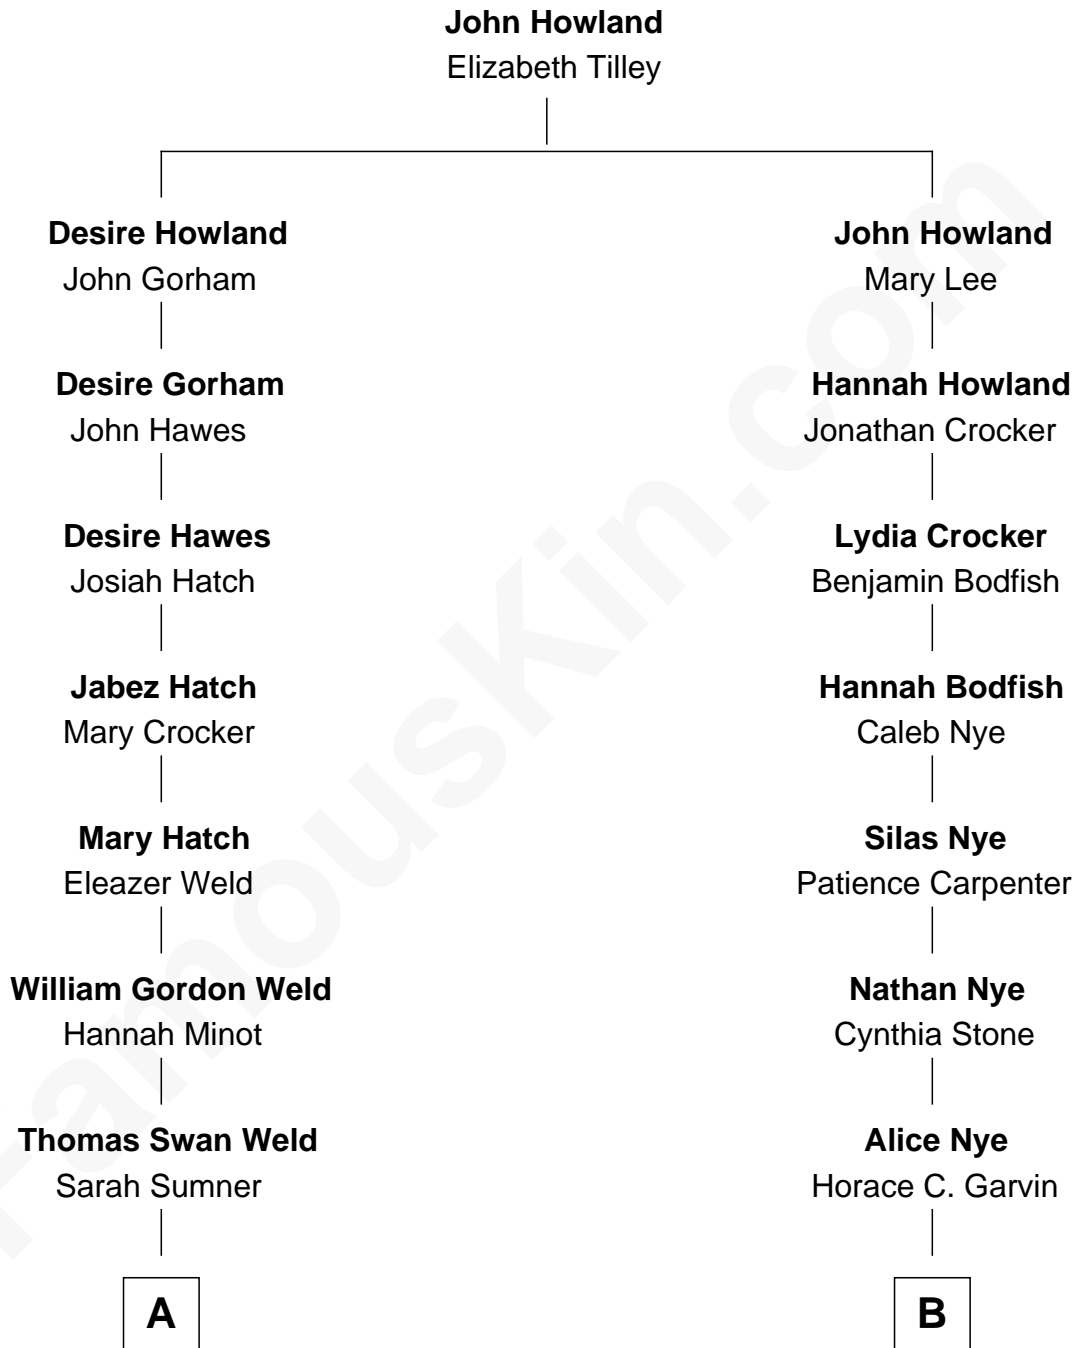

FamousKin.com

Relationship Chart of

Bill Weld

68th Governor of Massachusetts

10th cousin 3 times removed of

Taylor Lautner
TV and Movie Actor

A

Dr. Francis Minot Weld
Fanny Elizabeth Bartholomew

Francis Minot Weld
Margaret Low White

David Weld
Mary Blake Nichols

Bill Weld
68th Governor of Massachusetts

B

Orpha Z. Garvin
Henry D. Howard

Alice B. Howard
Franklin A. French

Ruth French
John Giles Akers