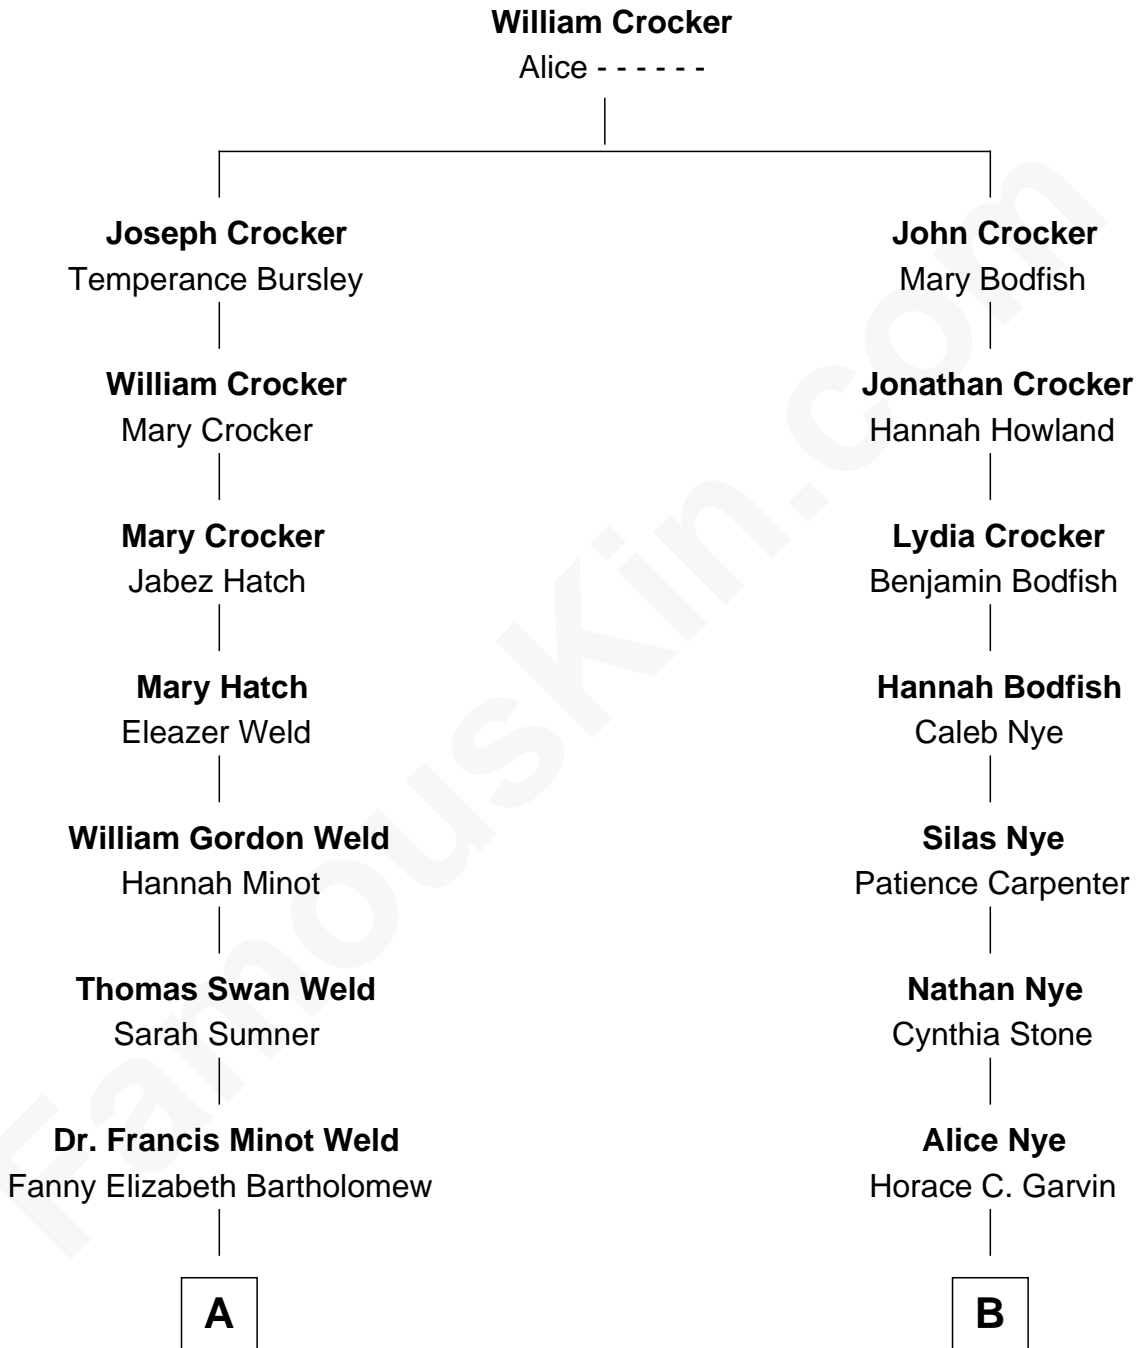

# FamousKin.com Relationship Chart of

**Bill Weld**

*68th Governor of Massachusetts*

**9th cousin 4 times removed of**

**Taylor Lautner**

*TV and Movie Actor*

**A**

**Francis Minot Weld**  
Margaret Low White

**David Weld**  
Mary Blake Nichols

**Bill Weld**  
*68th Governor of Massachusetts*

**B**

**Orpha Z. Garvin**  
Henry D. Howard

**Alice B. Howard**  
Franklin A. French

**Ruth French**  
John Giles Akers

**Bernetta J. Akers**  
Howard John Pickard

**Sandra Jean Pickard**  
Loren Joseph Lautner

**Daniel Joseph Lautner**  
Deborah C. Bos

**Taylor Lautner**  
*TV and Movie Actor*