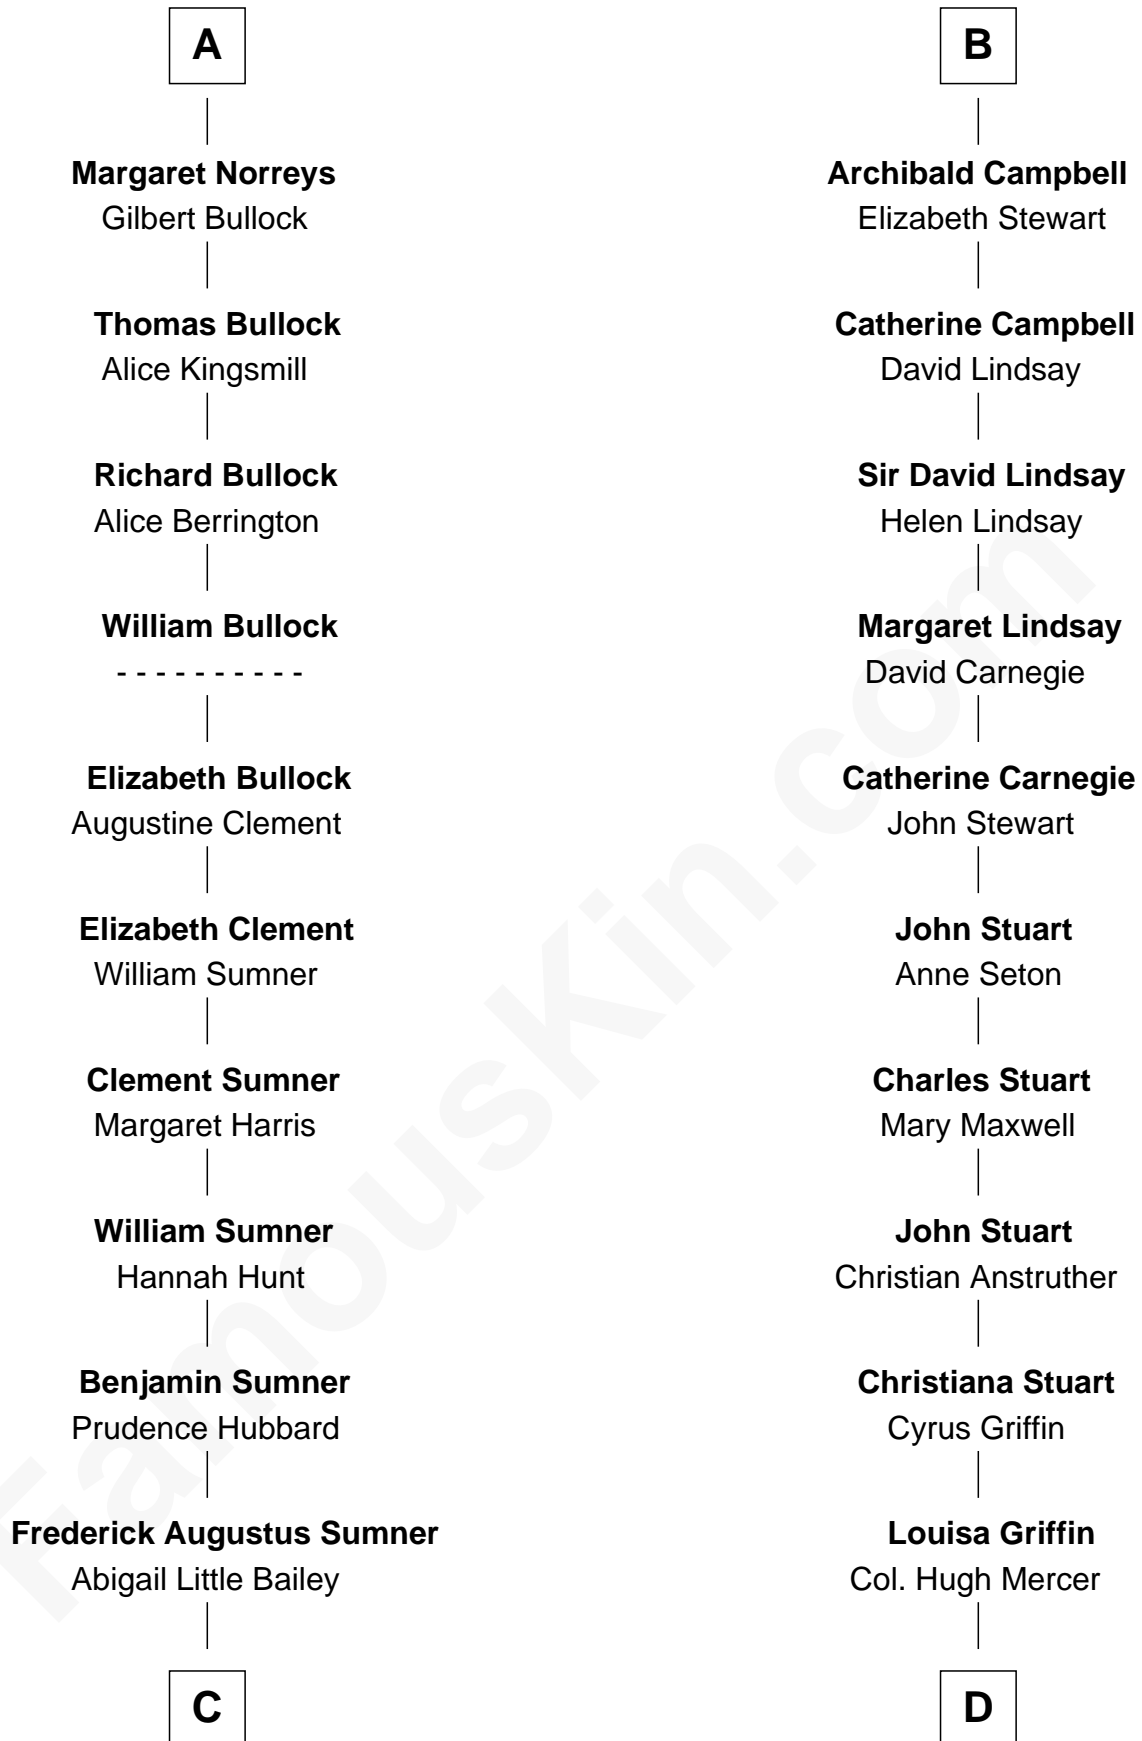

FamousKin.com

Relationship Chart of

Bill Weld

68th Governor of Massachusetts

20th cousin 1 time removed of

Johnny Mercer

Songwriter and Co-Founder of Capitol Records

C

Sarah Sumner
Thomas Swan Weld

Dr. Francis Minot Weld
Fanny Elizabeth Bartholomew

Francis Minot Weld
Margaret Low White

David Weld
Mary Blake Nichols

Bill Weld
68th Governor of Massachusetts

D

Gen. Hugh Weedon Mercer
Mary Stiles Anderson