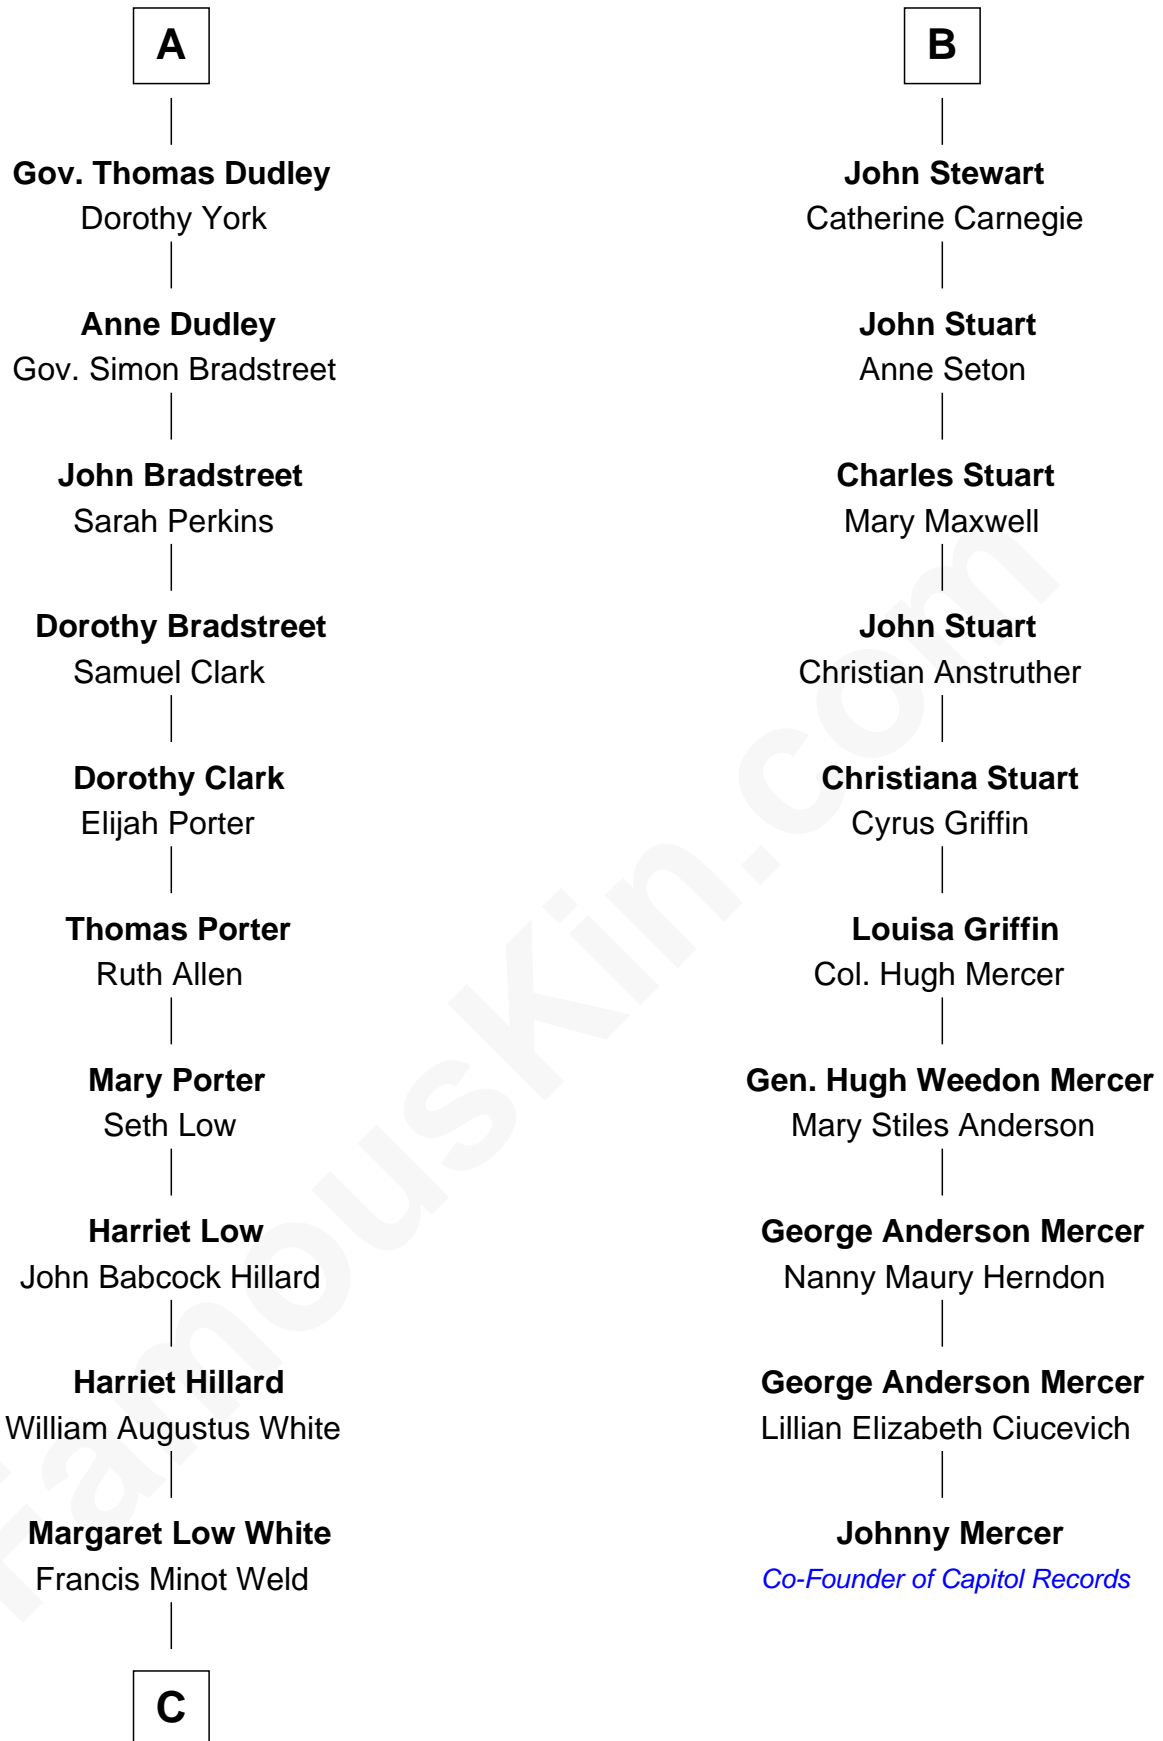

## Relationship Chart of

### Bill Weld

68th Governor of Massachusetts  
16th cousin 2 times removed of

### Sir Thomas de Holand

Alice Fitzalan

**C**

—  
**David Weld**

Mary Blake Nichols

—  
**Bill Weld**

*68th Governor of Massachusetts*

FamousKin.com