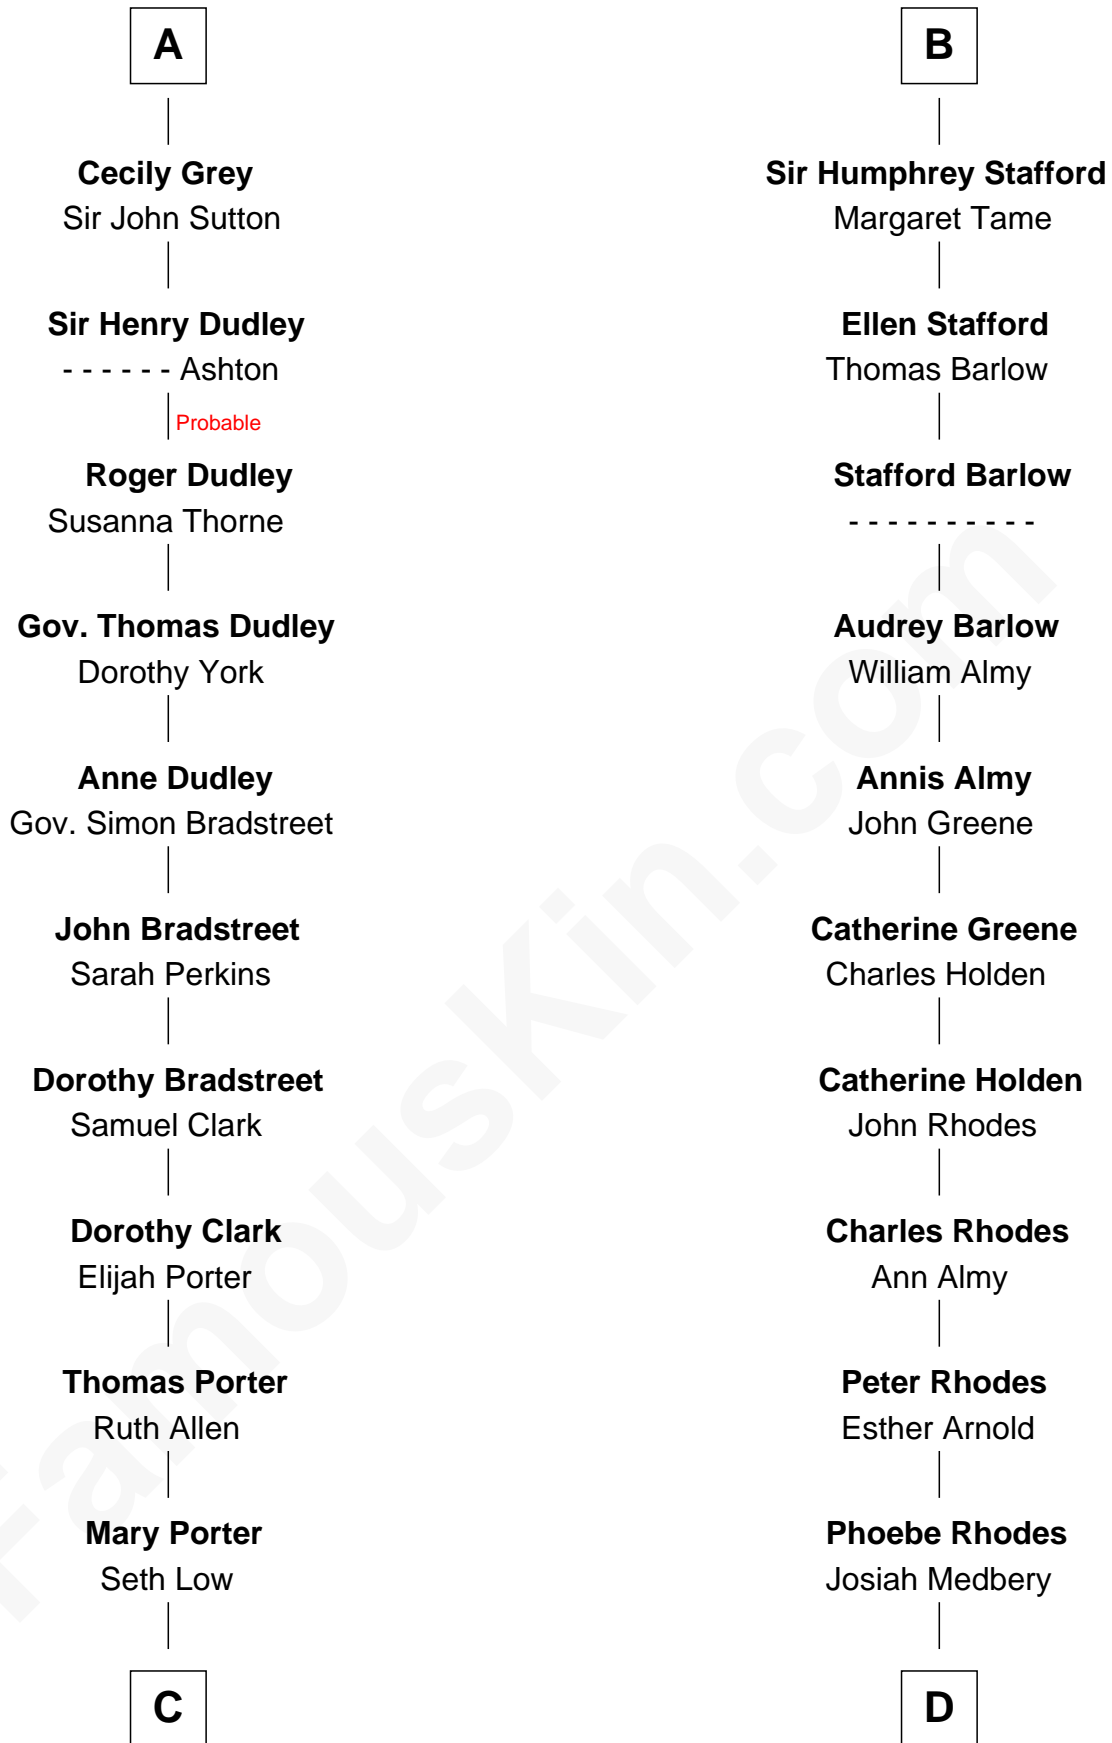

## Relationship Chart of

### Bill Weld

68th Governor of Massachusetts

19th cousin 2 times removed of

**Benton MacKaye**

Co-Founder, Appalachian Trail

**C**

**Harriet Low**  
John Babcock Hillard

**Harriet Hillard**  
William Augustus White

**Margaret Low White**  
Francis Minot Weld

**David Weld**  
Mary Blake Nichols

**Bill Weld**  
*68th Governor of Massachusetts*

**D**

**Rev. Nicholas Medbery**  
Rebecca Belknap Stetson

**Mary Ellen Keith Medbery**  
James Morrison Steele MacKaye