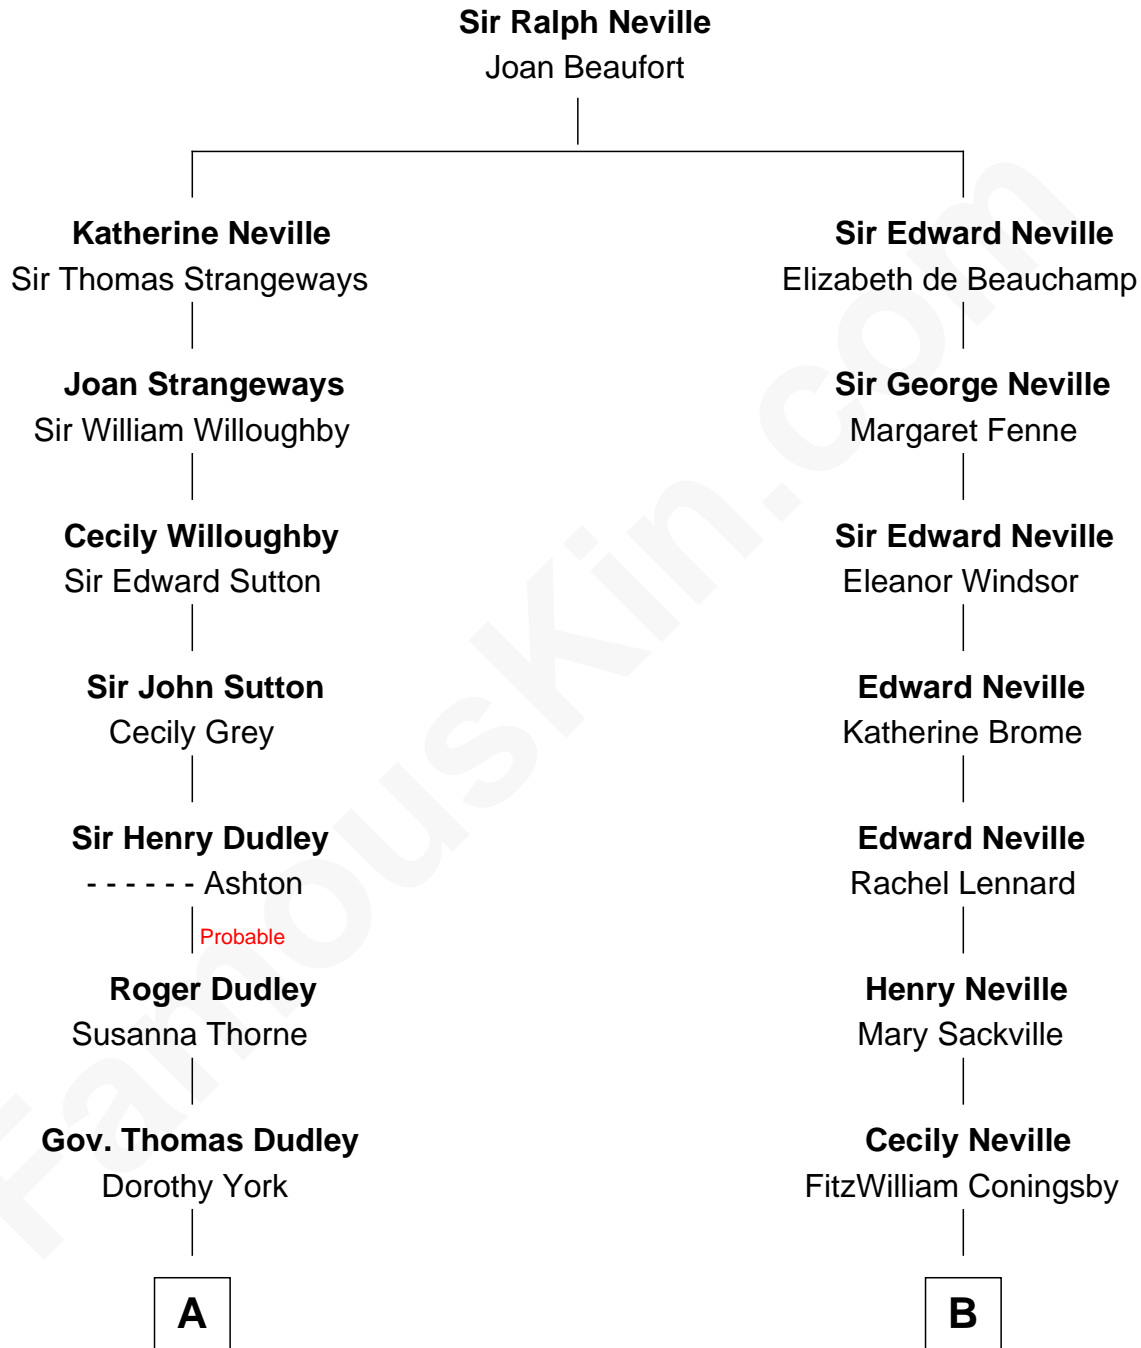

FamousKin.com

Relationship Chart of

Bill Weld

68th Governor of Massachusetts

16th cousin 1 time removed of

Anthony West

Novelist and writer for the New Yorker

A

Anne Dudley
Gov. Simon Bradstreet

John Bradstreet
Sarah Perkins

Dorothy Bradstreet
Samuel Clark

Dorothy Clark
Elijah Porter

Thomas Porter
Ruth Allen

Mary Porter
Seth Low

Harriet Low
John Babcock Hillard

Harriet Hillard
William Augustus White