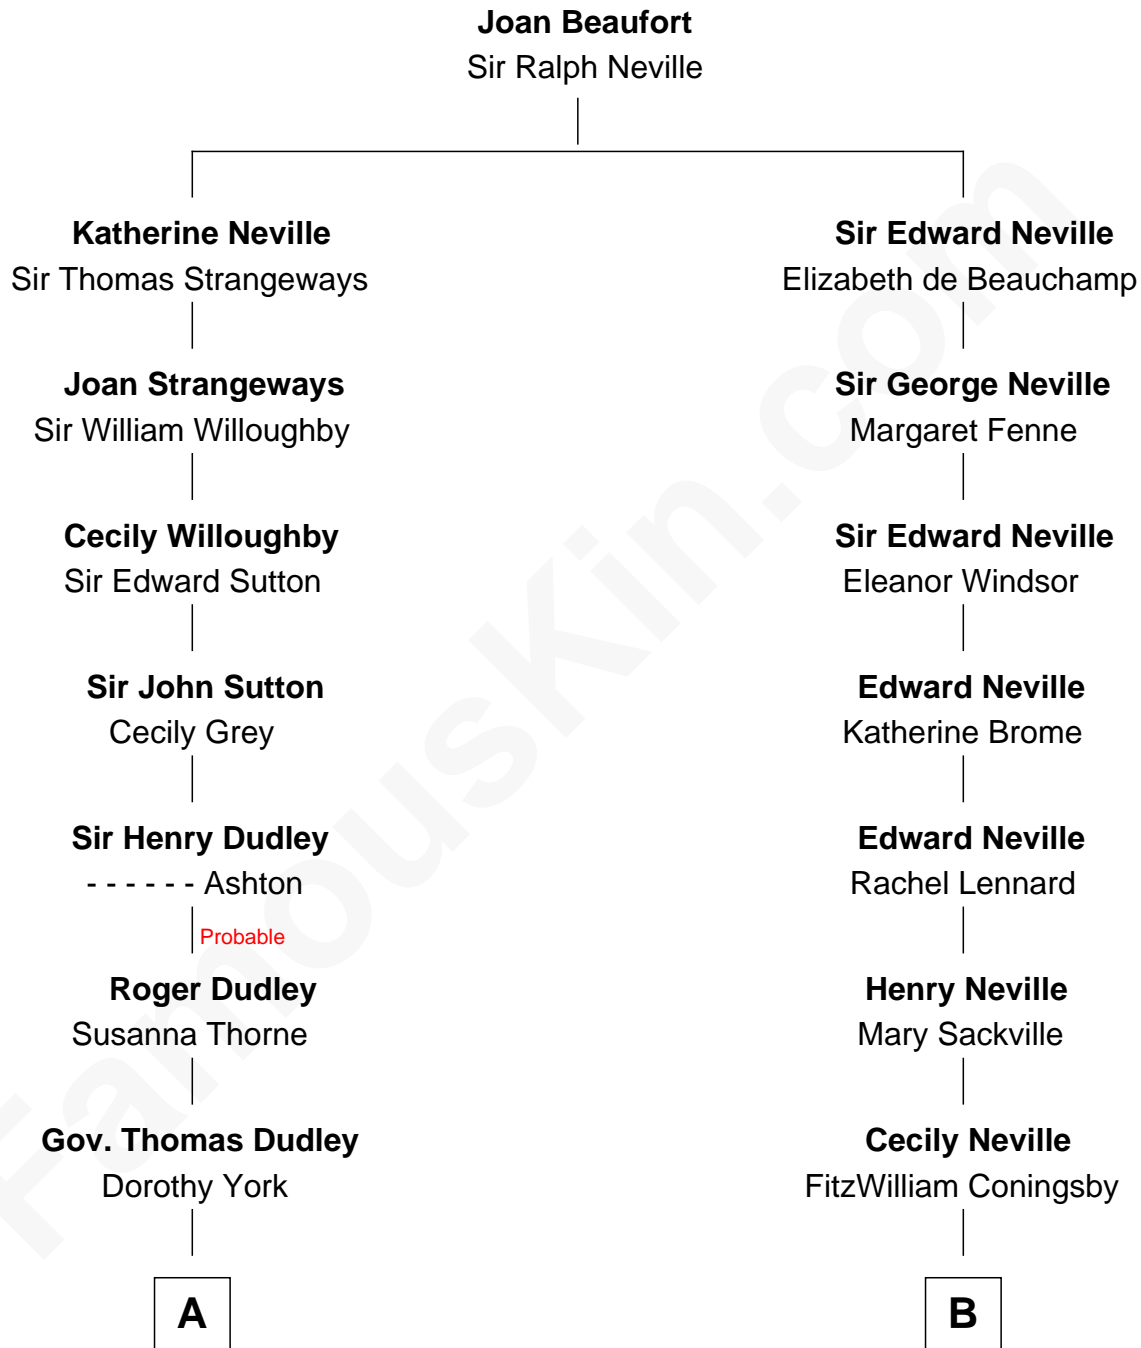

## Relationship Chart of

### Bill Weld

68th Governor of Massachusetts

16th cousin 1 time removed of

**Anthony West**

Novelist and writer for the New Yorker

**A**

**Anne Dudley**  
Gov. Simon Bradstreet

**John Bradstreet**  
Sarah Perkins

**Dorothy Bradstreet**  
Samuel Clark

**Dorothy Clark**  
Elijah Porter

**Thomas Porter**  
Ruth Allen

**Mary Porter**  
Seth Low

**Harriet Low**  
John Babcock Hillard

**Harriet Hillard**  
William Augustus White