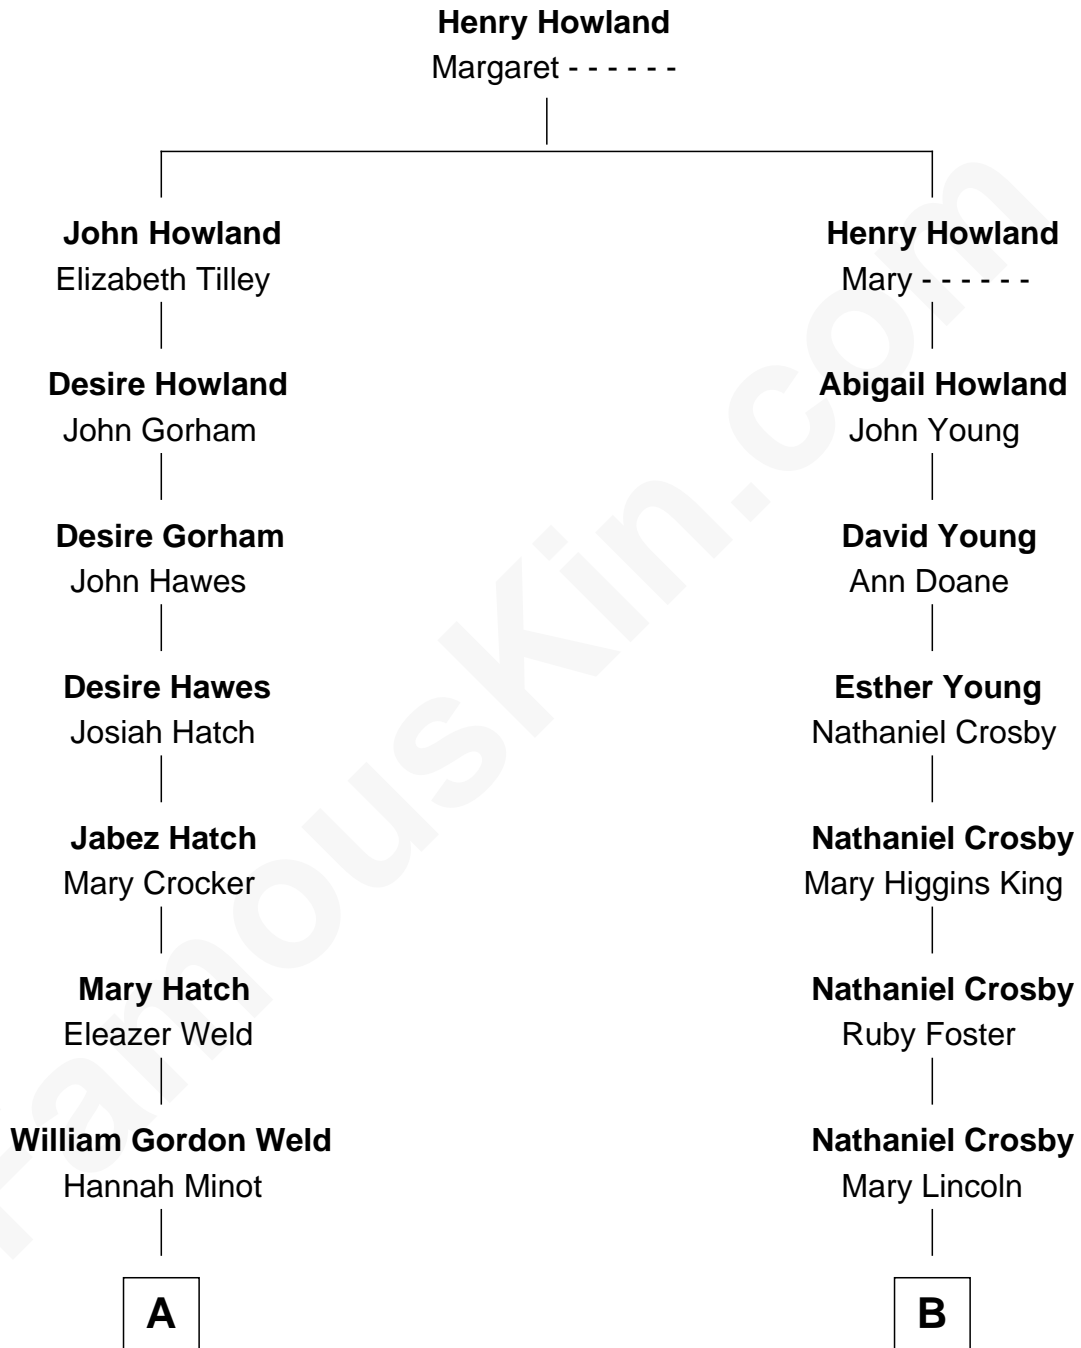

FamousKin.com Relationship Chart of

Bill Weld

68th Governor of Massachusetts

9th cousin 2 times removed of

Bing Crosby

Singer and Movie Actor

A

Thomas Swan Weld

Sarah Sumner

Dr. Francis Minot Weld

Fanny Elizabeth Bartholomew

Francis Minot Weld

Margaret Low White

David Weld

Mary Blake Nichols

Bill Weld