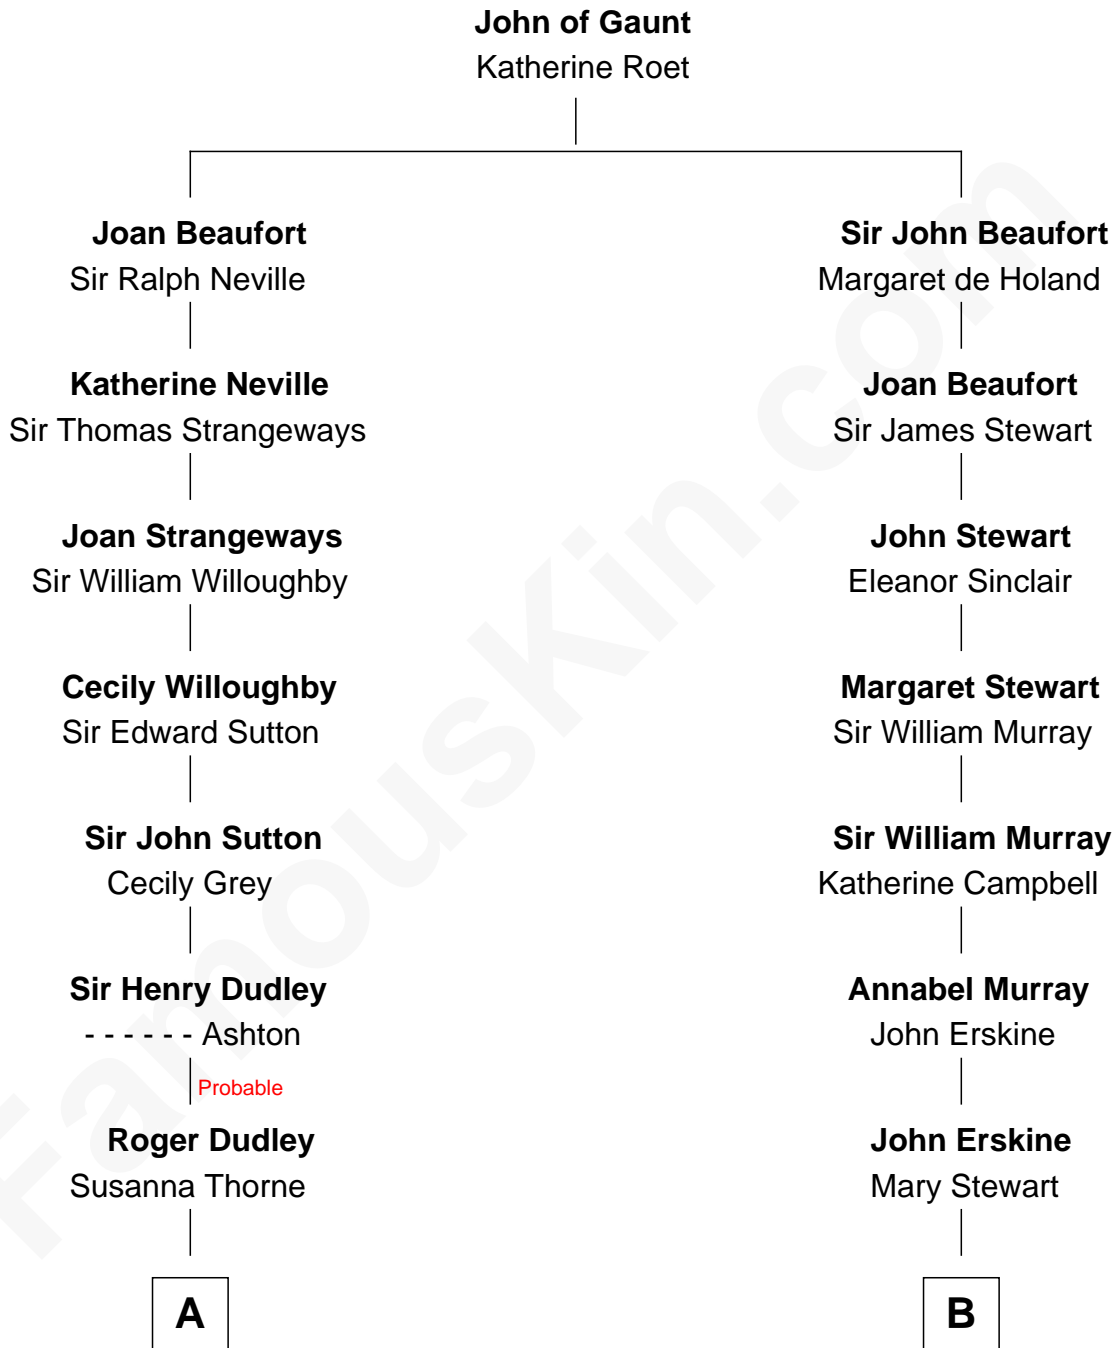

FamousKin.com

Relationship Chart of

Bill Weld

68th Governor of Massachusetts

10th cousin 8 times removed of

Major John Pitcairn

British Commander at Battle of Lexington

C

—
David Weld

Mary Blake Nichols

—
Bill Weld

68th Governor of Massachusetts

FamousKin.com