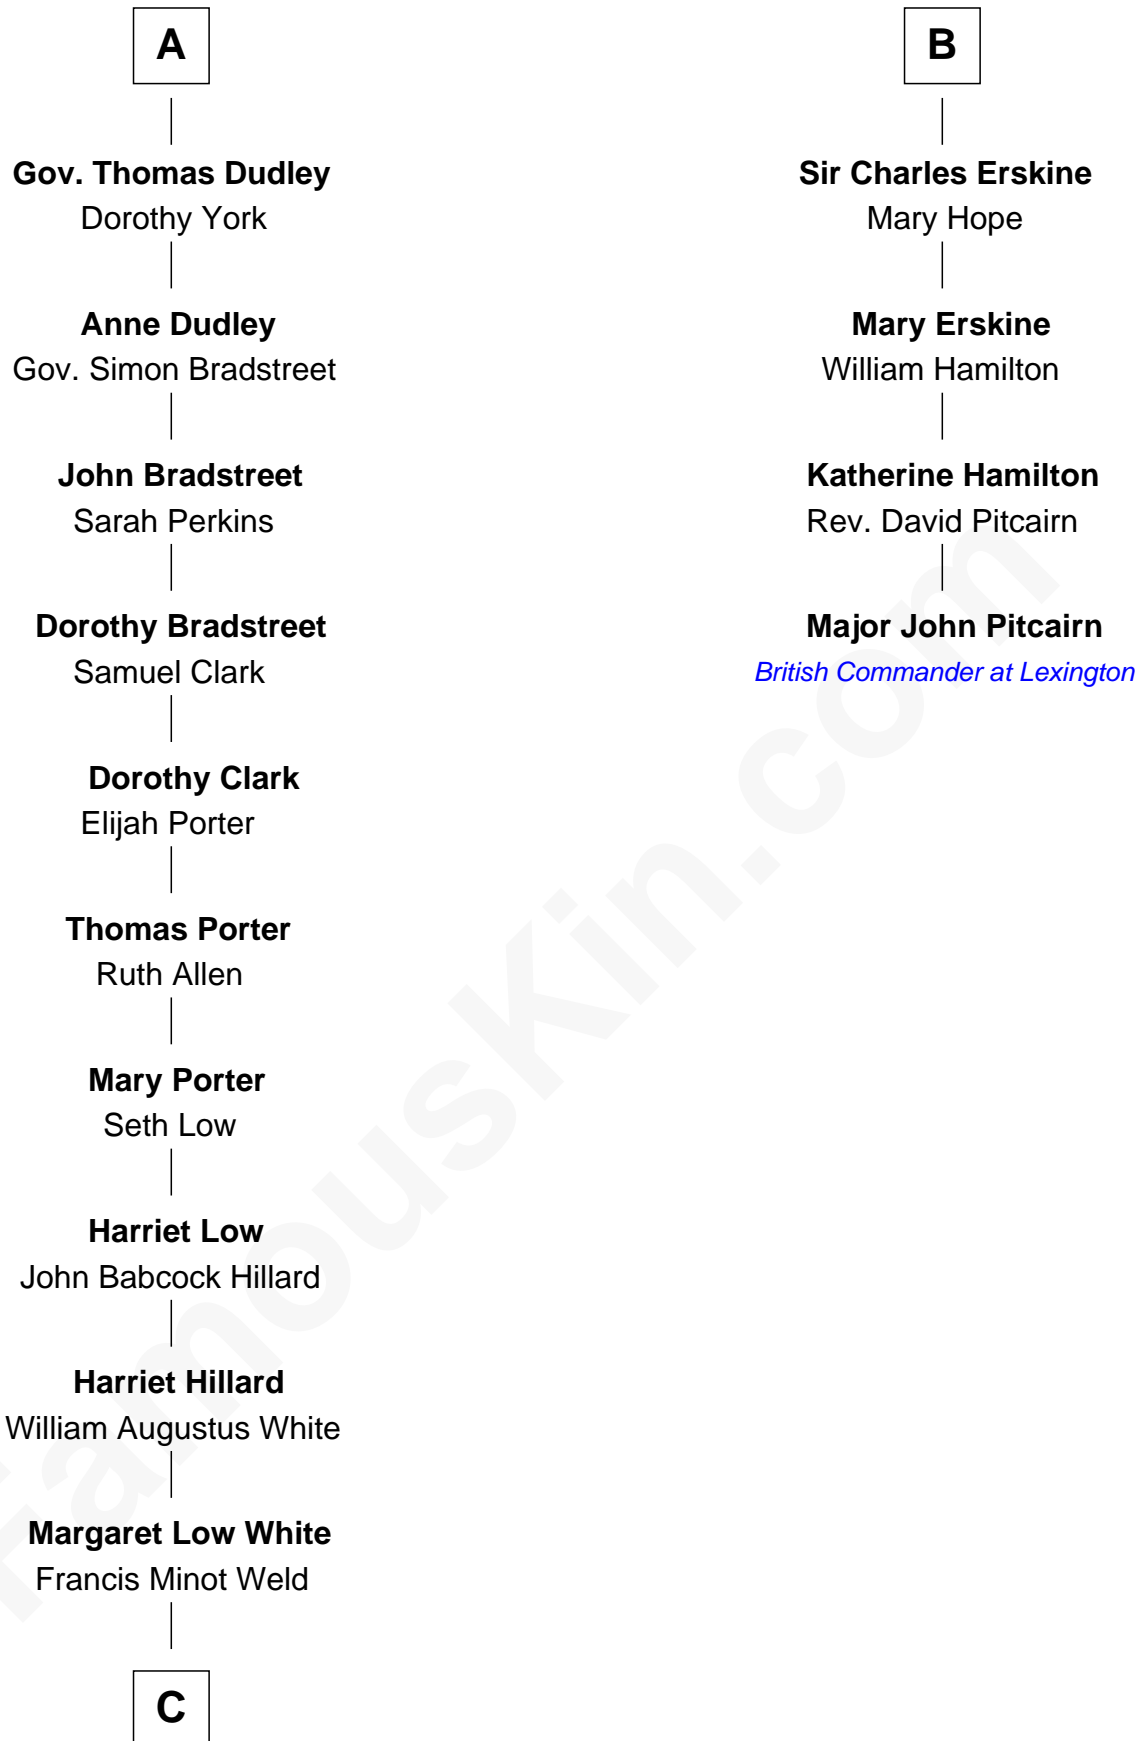

FamousKin.com

Relationship Chart of

Bill Weld

68th Governor of Massachusetts

10th cousin 8 times removed of

Major John Pitcairn

British Commander at Battle of Lexington

C

—
David Weld

Mary Blake Nichols

—
Bill Weld

68th Governor of Massachusetts

FamousKin.com