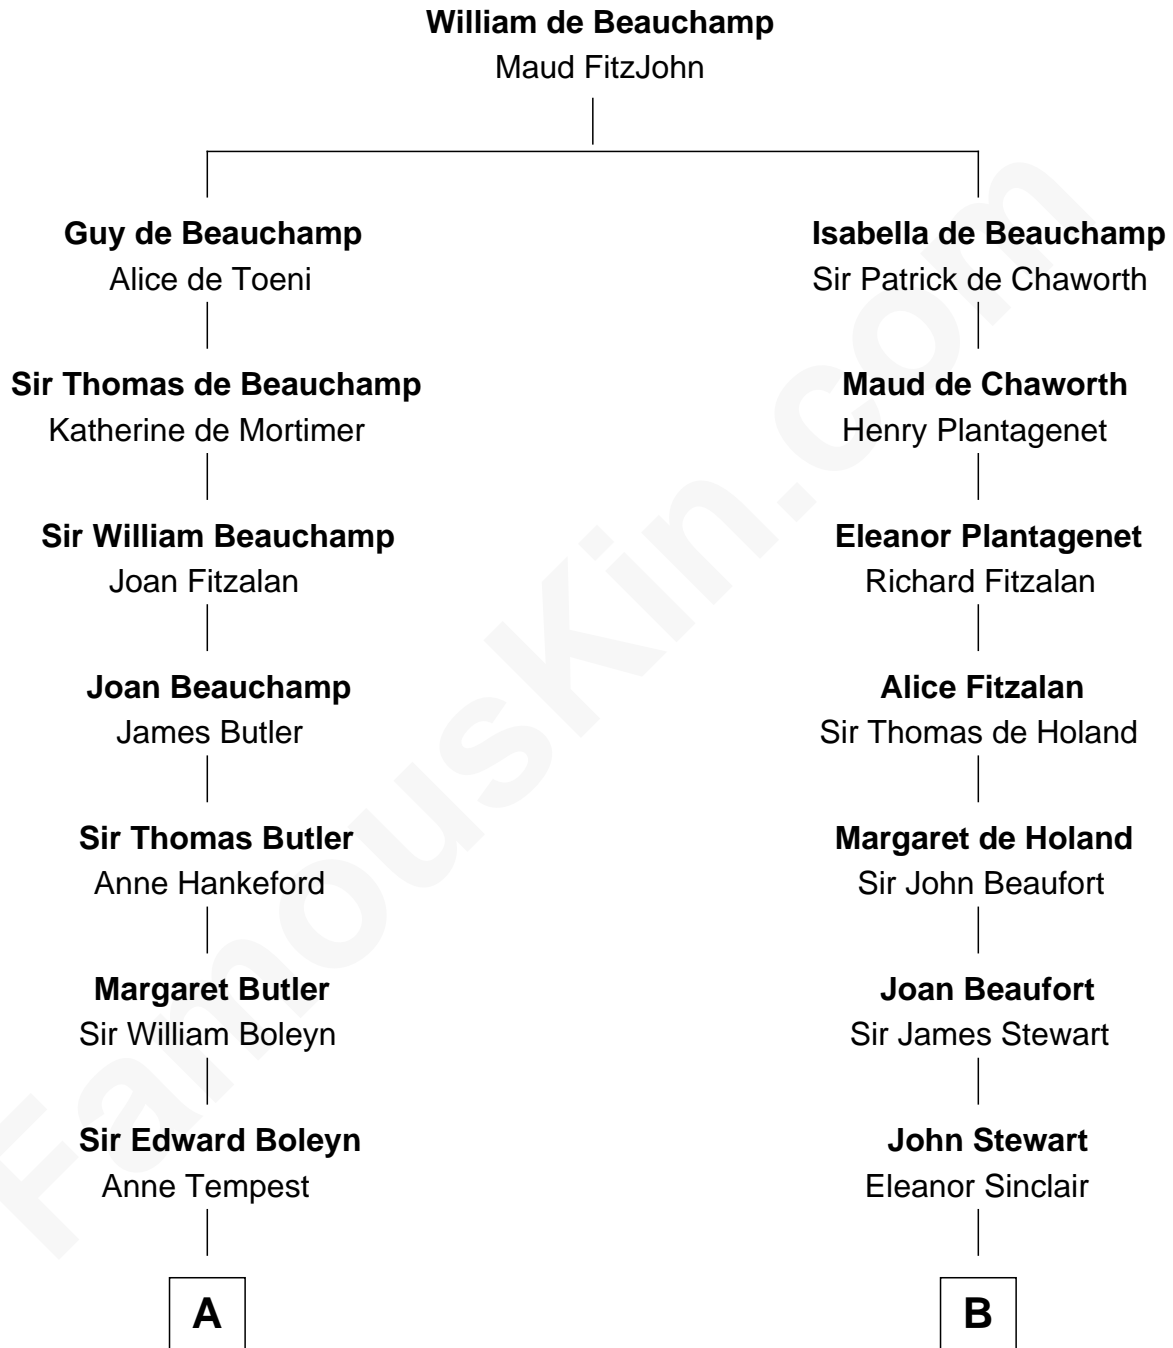

## Relationship Chart of

### Bill Weld

68th Governor of Massachusetts

14th cousin 7 times removed of

### Major John Pitcairn

British Commander at Battle of Lexington

**C**

—  
**John Gelston Floyd**  
Sarah Backus Kirkland

—  
**John Gelston Floyd**  
Julia Floyd DuBois

—  
**Cornelia DuBois Floyd**  
John Treadwell Nichols

—  
**Mary Blake Nichols**  
David Weld

—  
**Bill Weld**  
*68th Governor of Massachusetts*

FamousKin.com