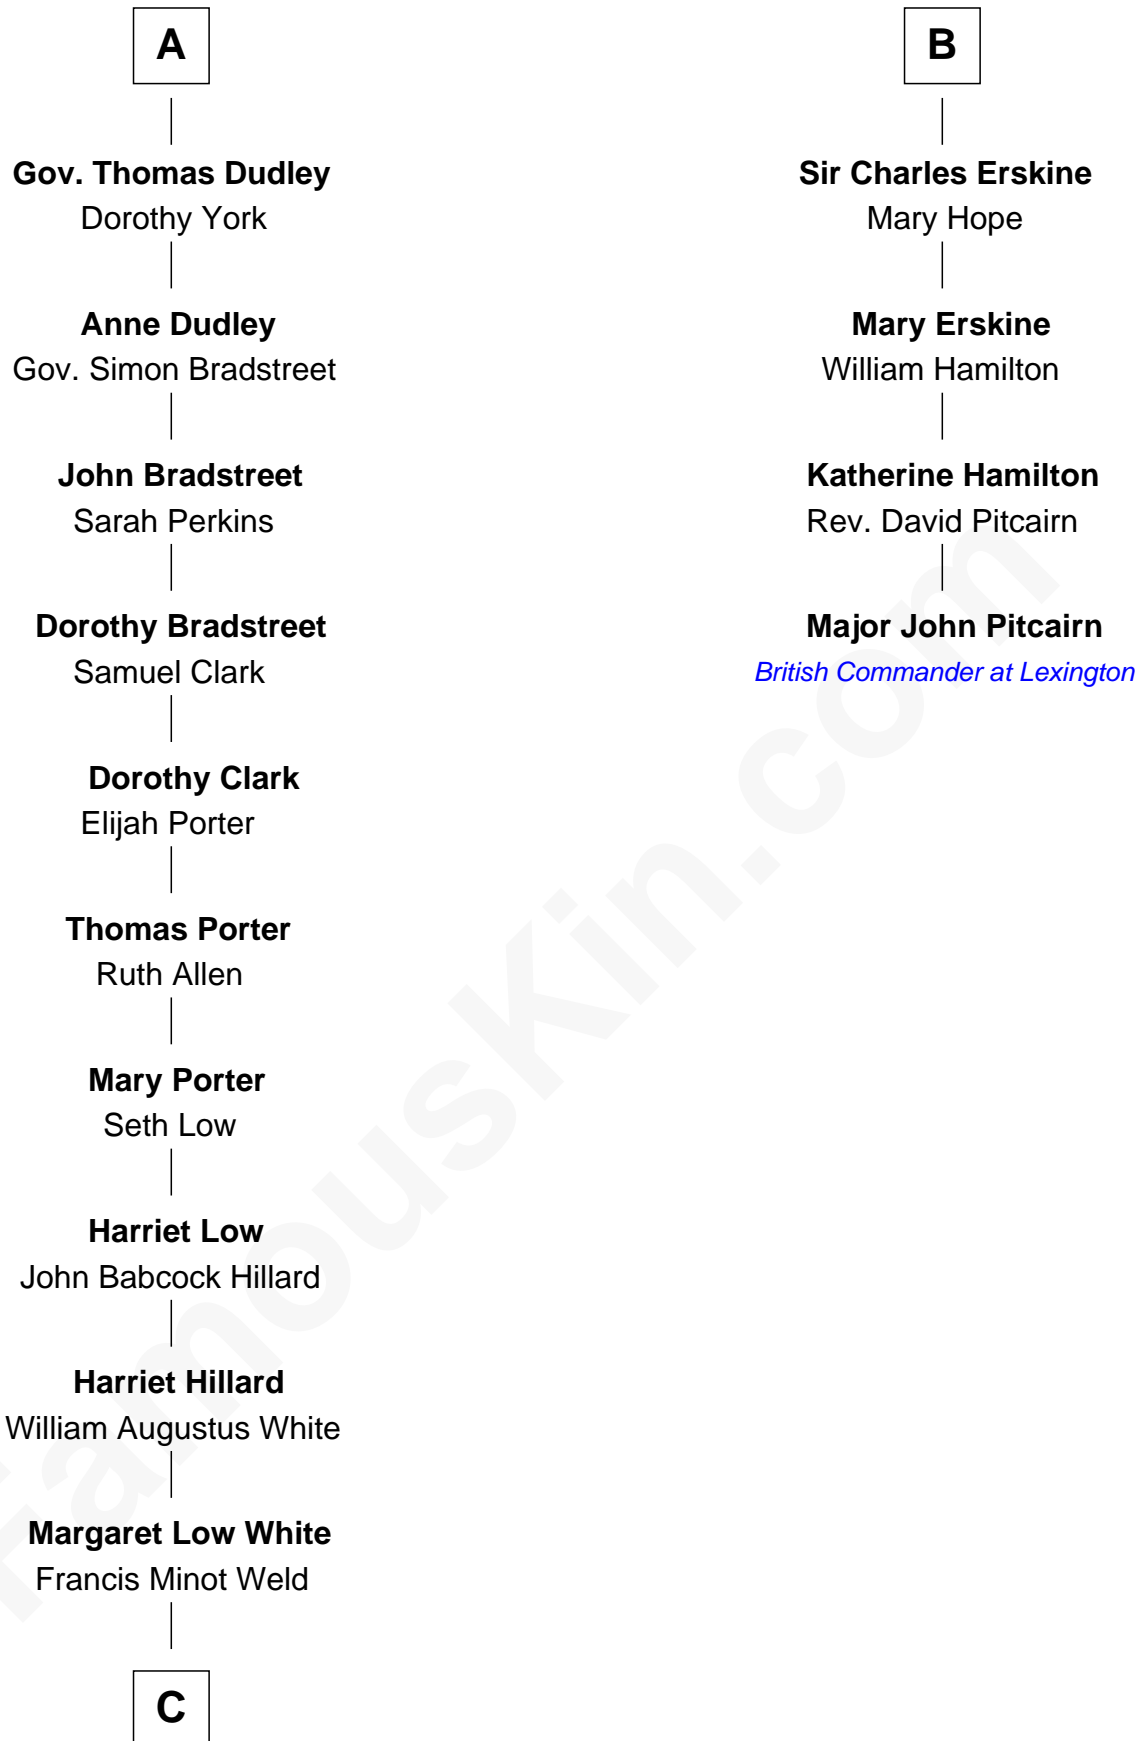

FamousKin.com

Relationship Chart of

Bill Weld

68th Governor of Massachusetts

10th cousin 8 times removed of

Major John Pitcairn

British Commander at Battle of Lexington

Sir Thomas de Holand

Alice Fitzalan

C

—
David Weld

Mary Blake Nichols

—
Bill Weld

68th Governor of Massachusetts

FamousKin.com