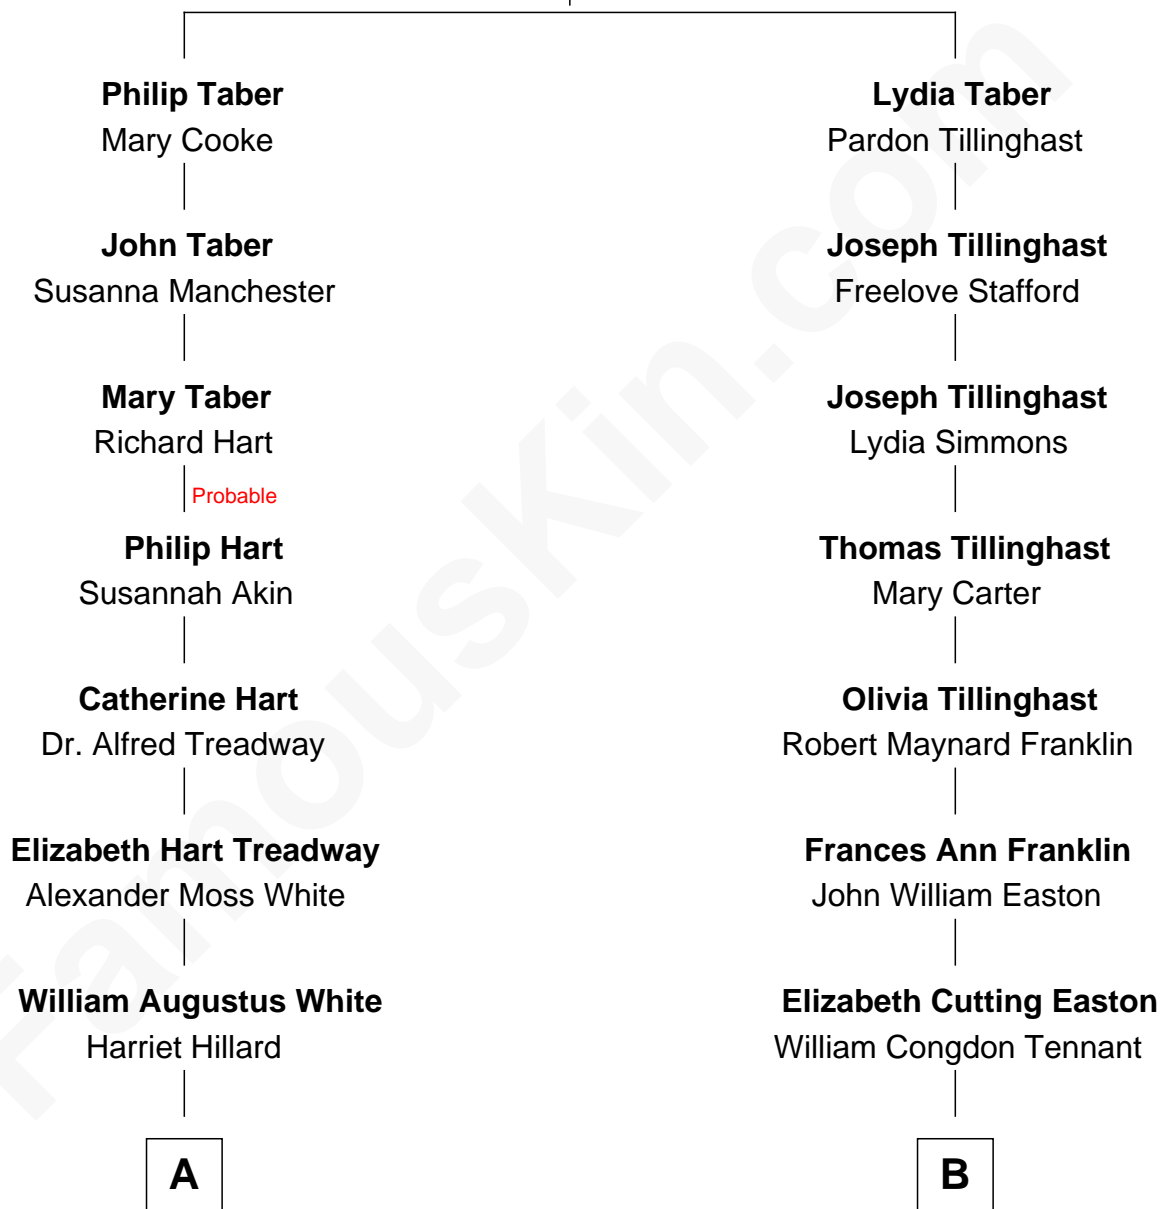

FamousKin.com Relationship Chart of

Bill Weld

68th Governor of Massachusetts

9th cousin of

Marilyn Monroe

Actress, Model, and Singer

Philip Taber
Lydia Masters

A

Margaret Low White

Francis Minot Weld

David Weld

Mary Blake Nichols

Bill Weld

68th Governor of Massachusetts

B

Elizabeth Easton Tennant

Frederick Almy Gifford

Charles Stanley Gifford

Gladys Pearl Monroe

Marilyn Monroe

Actress, Model, and Singer

FamousKin.com