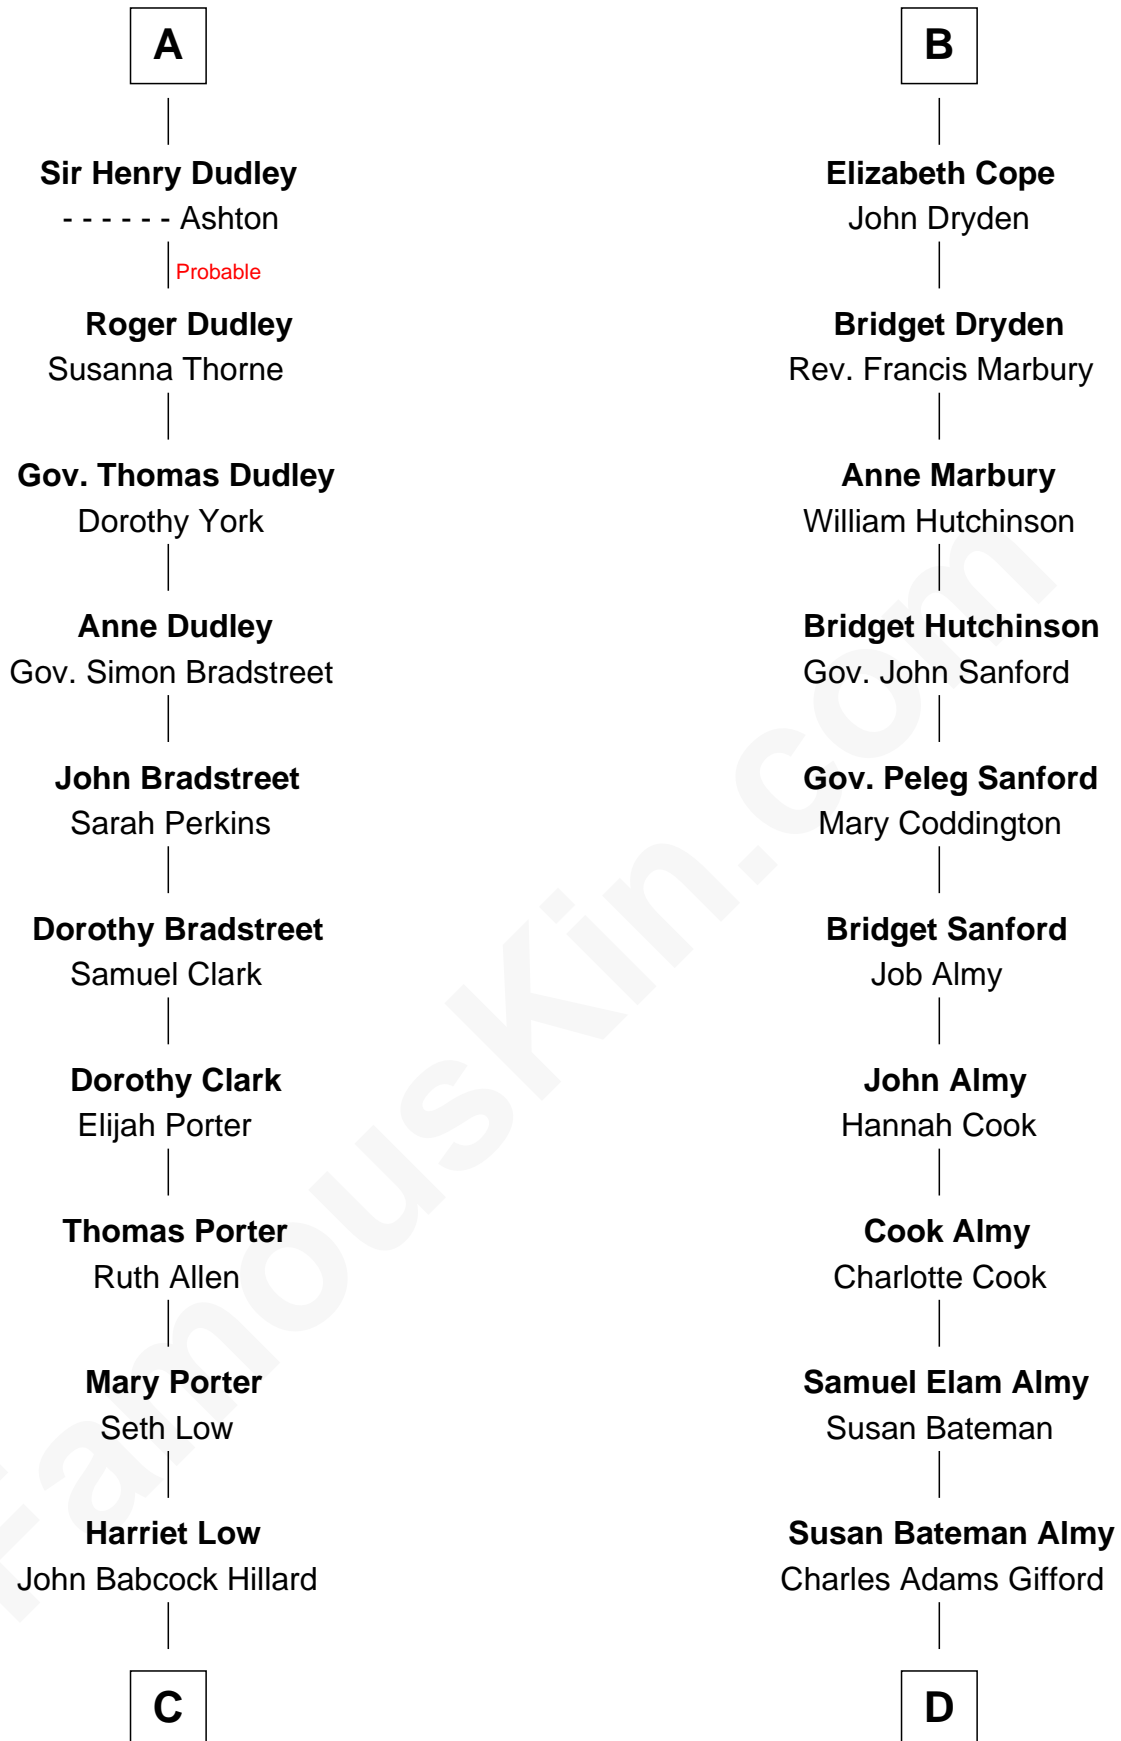

FamousKin.com Relationship Chart of

Bill Weld

68th Governor of Massachusetts

19th cousin 1 time removed of

Marilyn Monroe

Actress, Model, and Singer

Margaret de Audley

Ralph de Stafford

Beatrice de Stafford

Thomas de Ros

Margaret de Ros

Sir Reynold Grey

Margaret Grey

Sir William Bonville

William Bonville

Elizabeth Harington

Margaret Verney

Sir Edward Raleigh

Anne Chamberlayne

Bridget Raleigh

Sir John Cope

B

C

Harriet Hillard
William Augustus White

Margaret Low White
Francis Minot Weld

David Weld
Mary Blake Nichols

Bill Weld
68th Governor of Massachusetts

D

Frederick Almy Gifford
Elizabeth Easton Tennant

Charles Stanley Gifford
Gladys Pearl Monroe

Marilyn Monroe
Actress, Model, and Singer