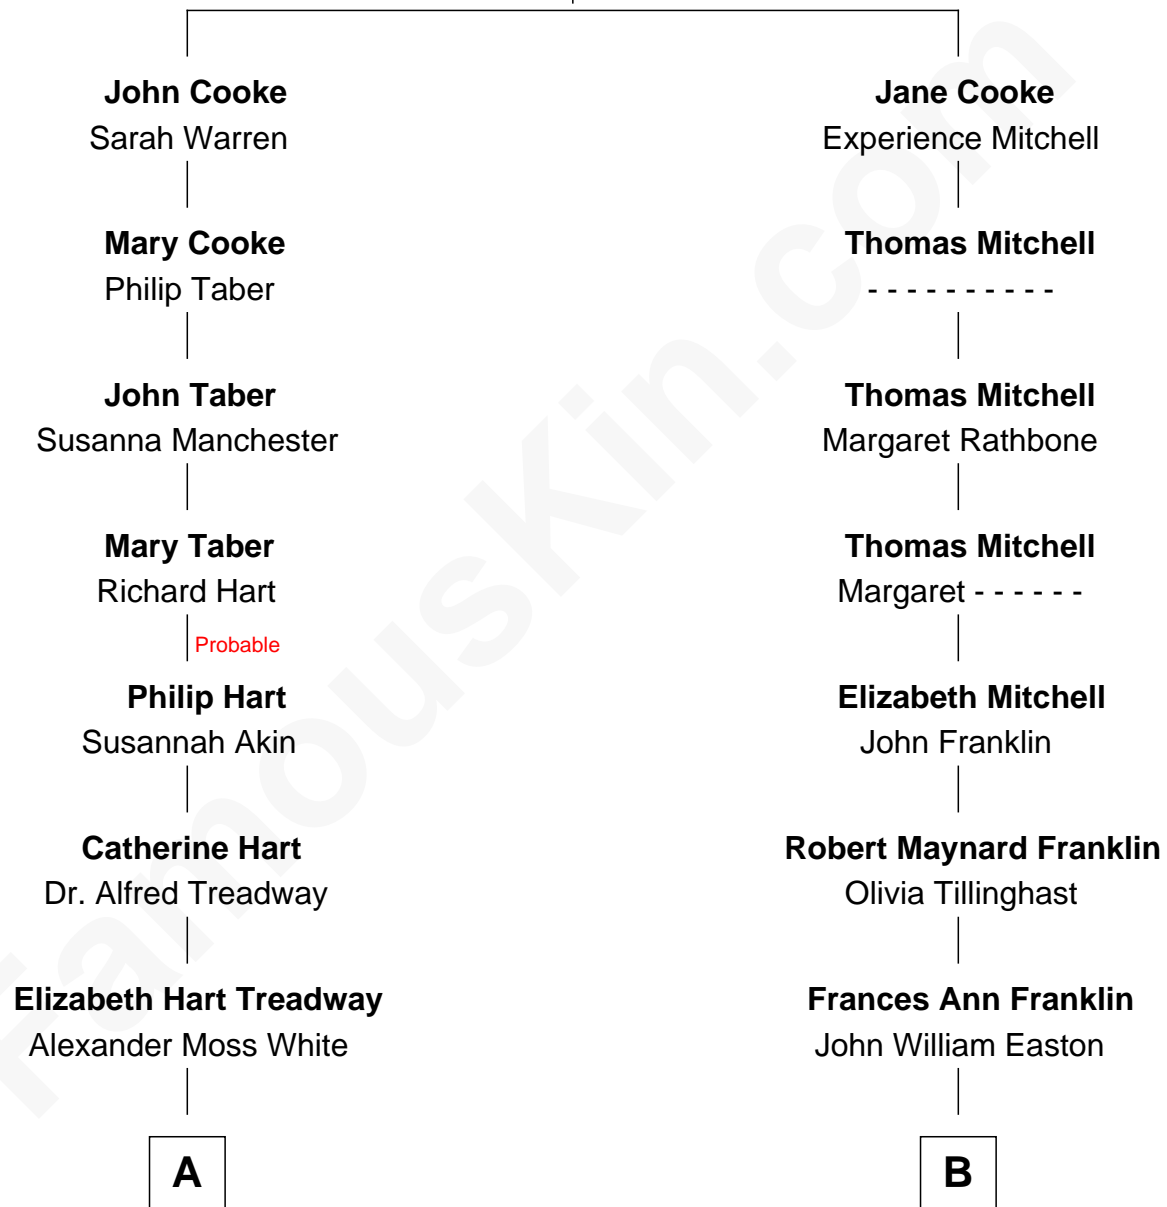

FamousKin.com Relationship Chart of

Bill Weld

68th Governor of Massachusetts

10th cousin of

Marilyn Monroe

Actress, Model, and Singer

Francis Cooke
Hester le Mahieu

A

William Augustus White

Harriet Hillard

Margaret Low White

Francis Minot Weld

David Weld

Mary Blake Nichols

Bill Weld

68th Governor of Massachusetts

B

Elizabeth Cutting Easton

William Congdon Tennant

Elizabeth Easton Tennant

Frederick Almy Gifford

Charles Stanley Gifford

Gladys Pearl Monroe

Marilyn Monroe