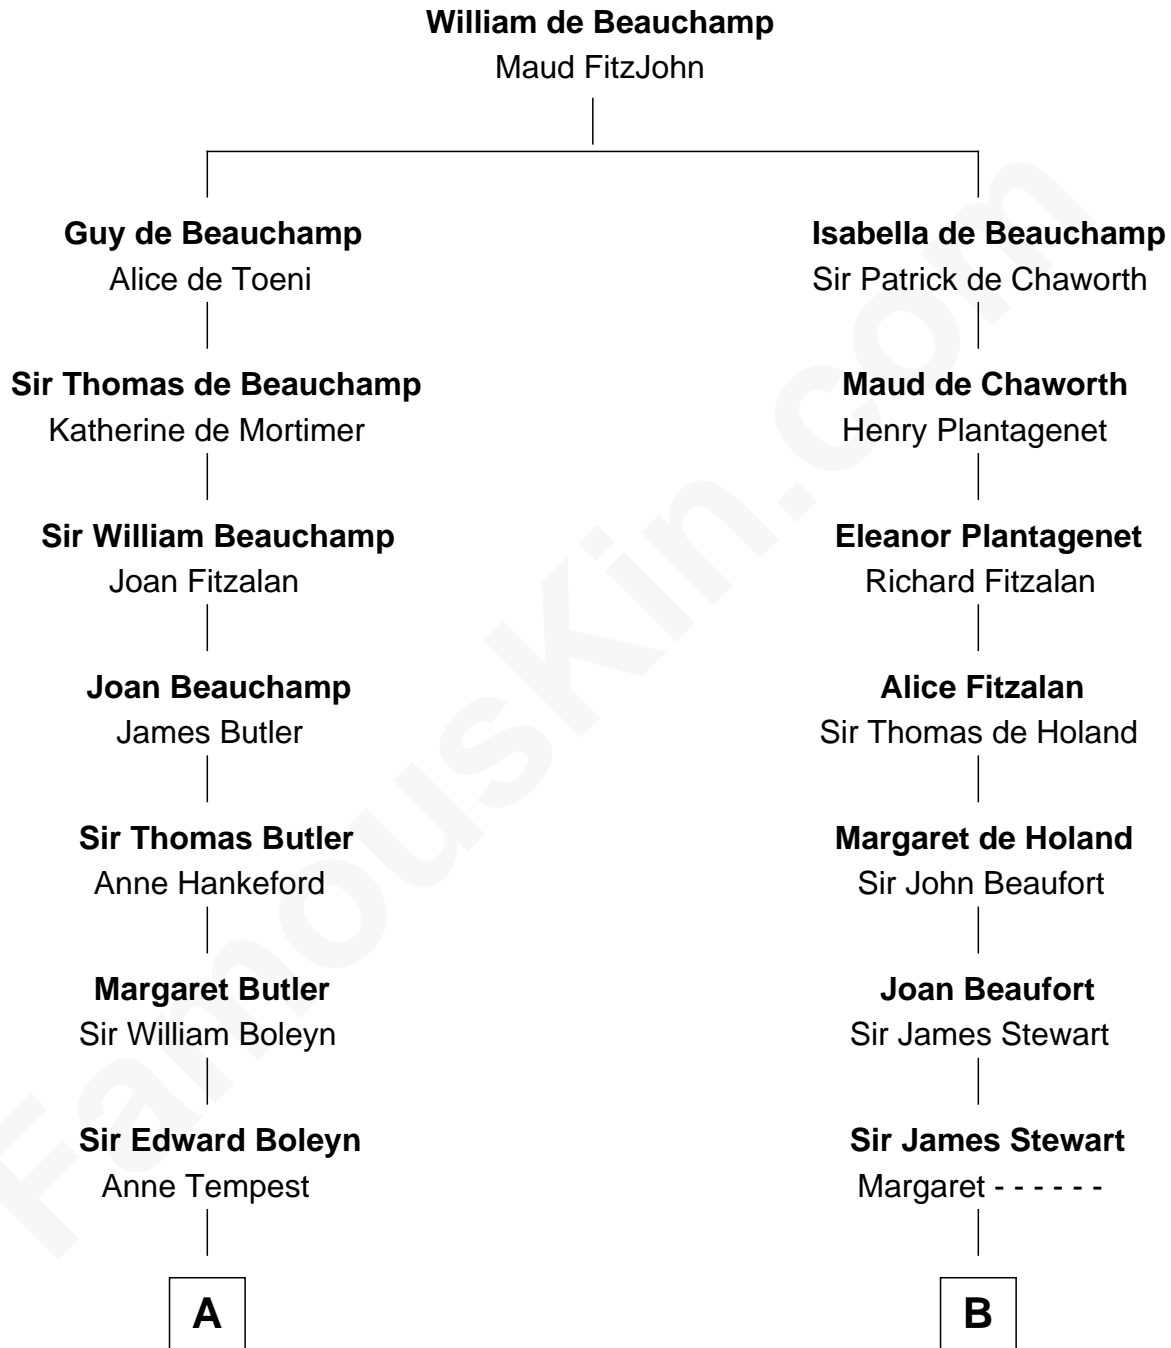

FamousKin.com Relationship Chart of

Bill Weld

68th Governor of Massachusetts

18th cousin 3 times removed of

Noel Coward

Playwright, Actor, and Songwriter

C

John Gelston Floyd
Sarah Backus Kirkland

John Gelston Floyd
Julia Floyd DuBois

Cornelia DuBois Floyd
John Treadwell Nichols

Mary Blake Nichols
David Weld

Bill Weld
68th Governor of Massachusetts

D

Violet Agnes Veitch
Arthur Sabin Coward

Noel Coward
Playwright, Actor, and Songwriter