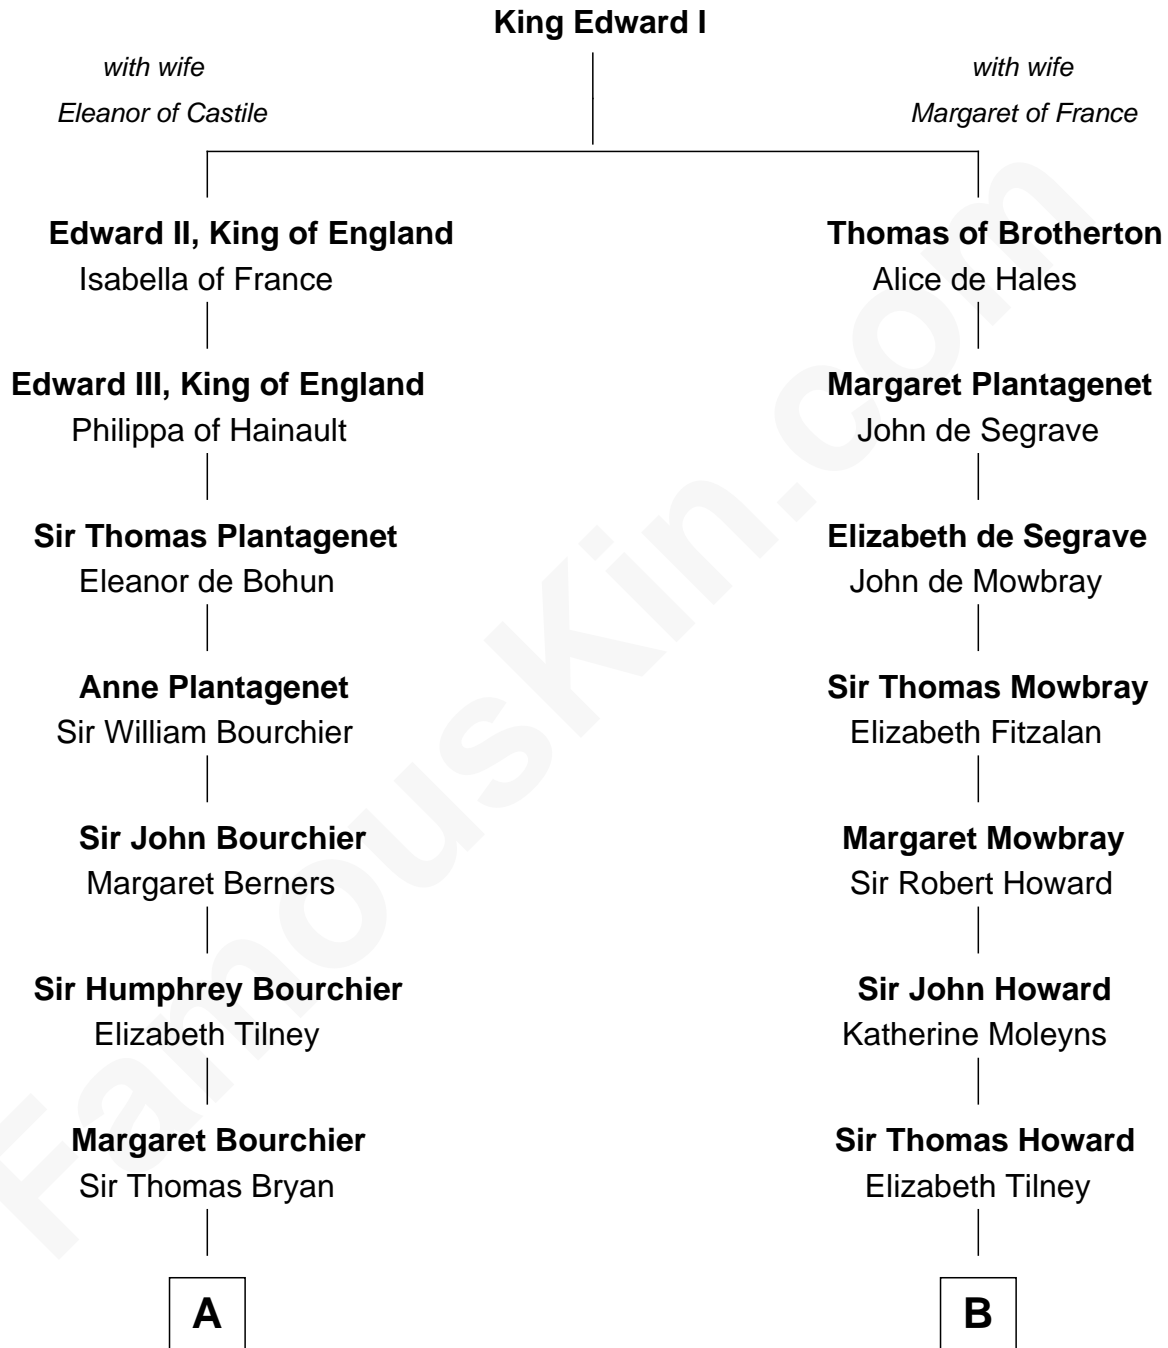

FamousKin.com

Relationship Chart of

Bill Weld

68th Governor of Massachusetts

8th cousin 13 times removed of

Catherine Howard

5th Wife of King Henry VIII

C

Fanny Griswold Fowler
George Medad Bartholomew

Fanny Elizabeth Bartholomew
Dr. Francis Minot Weld

Francis Minot Weld
Margaret Low White

David Weld
Mary Blake Nichols

Bill Weld
68th Governor of Massachusetts