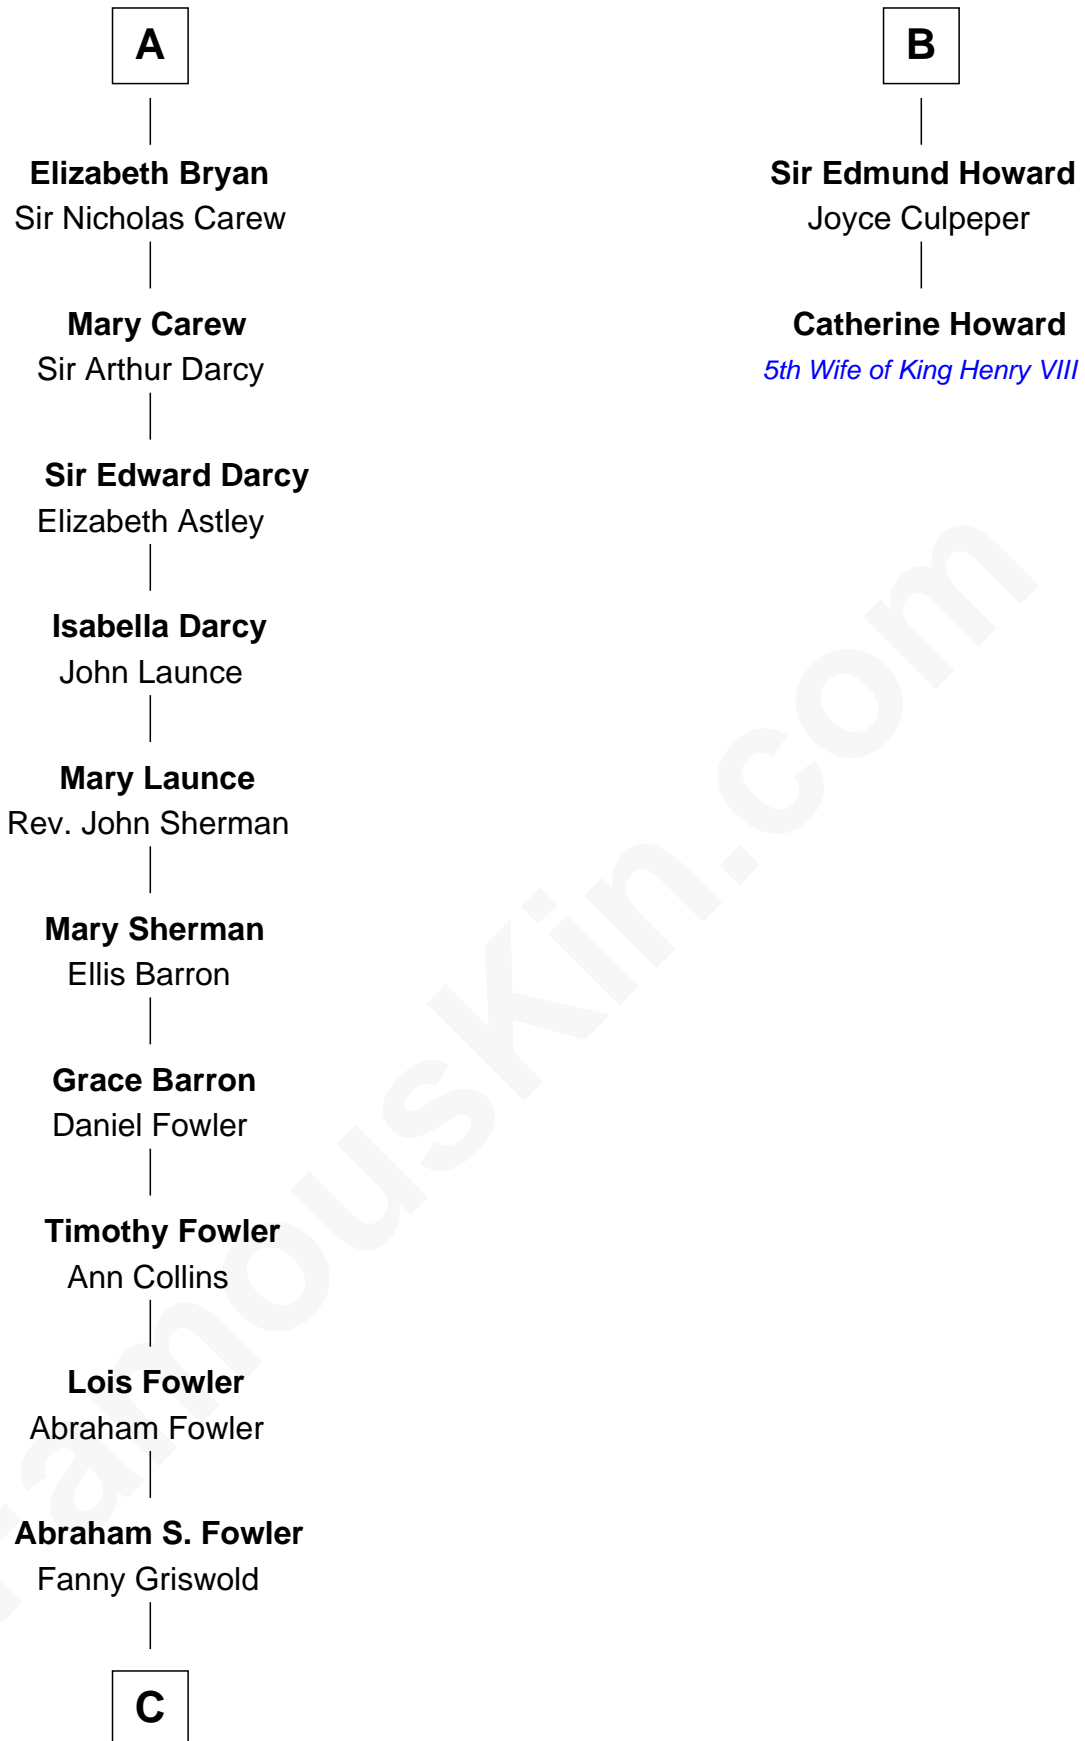

FamousKin.com

Relationship Chart of

Bill Weld

68th Governor of Massachusetts

8th cousin 13 times removed of

Catherine Howard

5th Wife of King Henry VIII

C