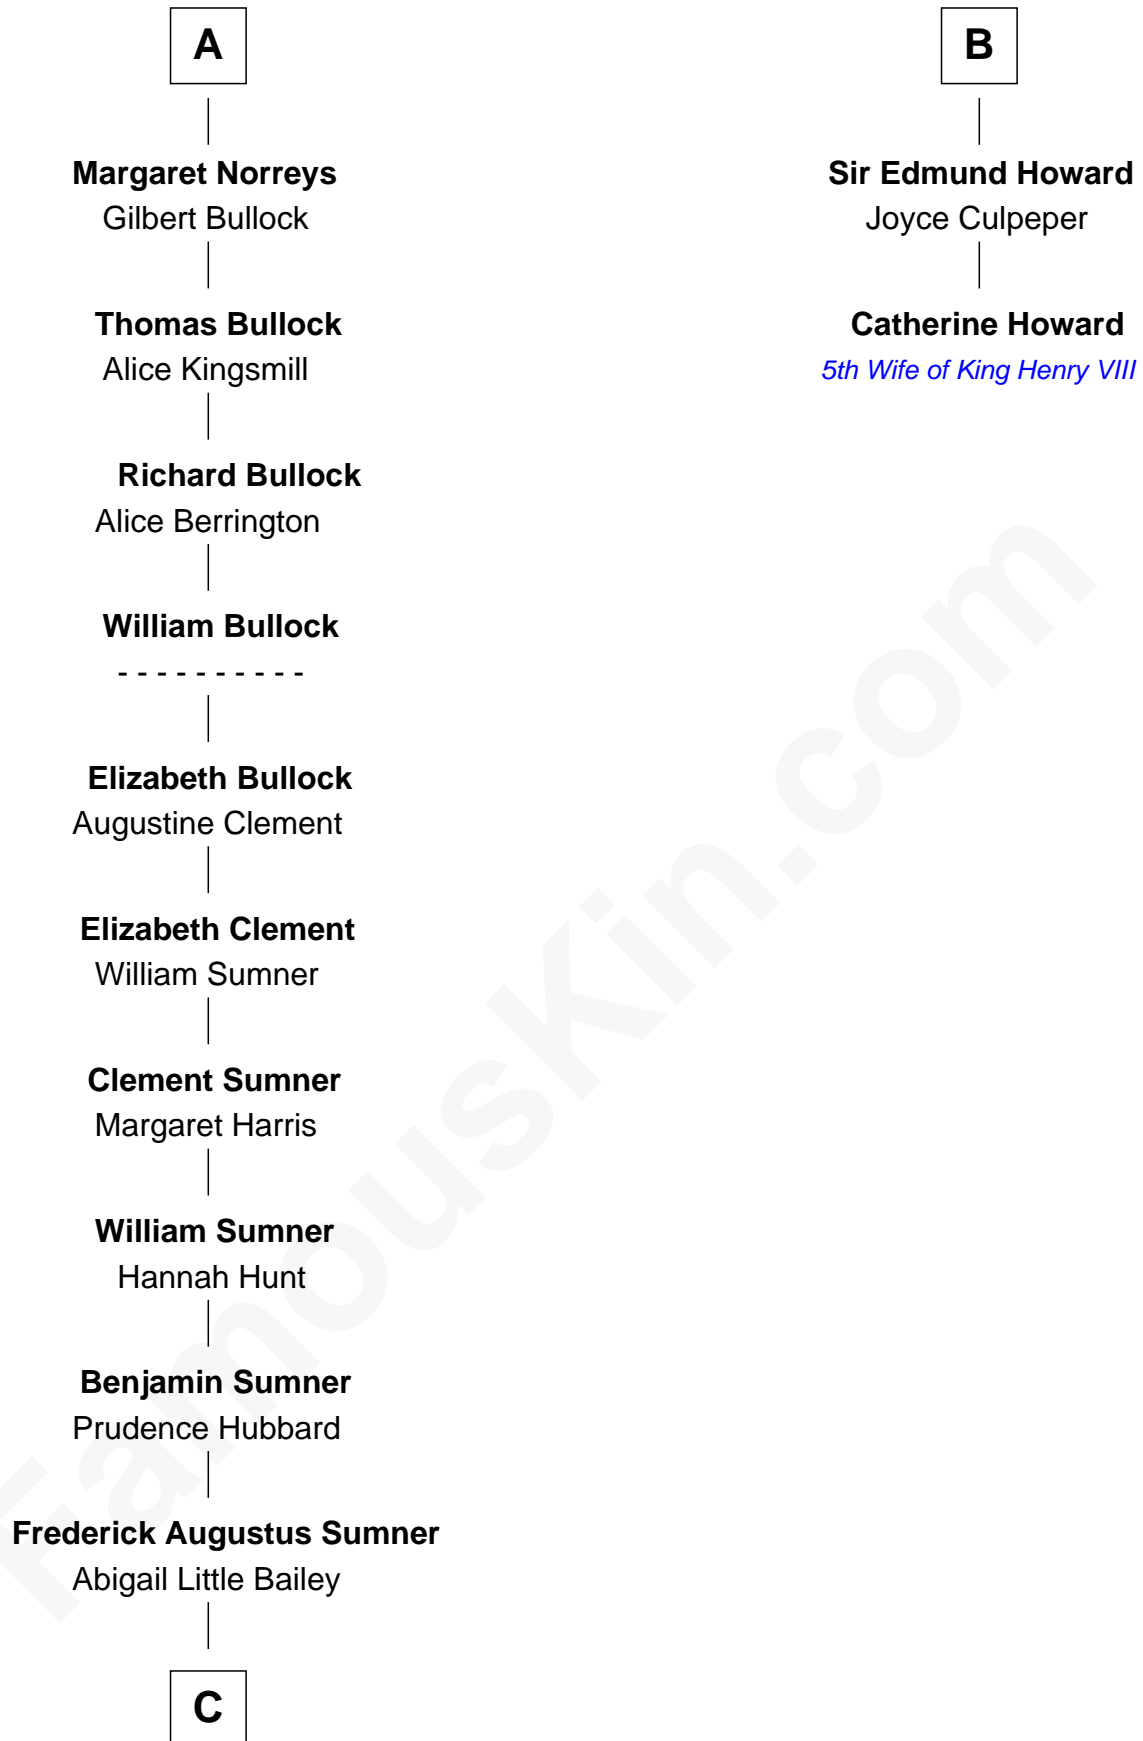

FamousKin.com

Relationship Chart of

Bill Weld

68th Governor of Massachusetts

8th cousin 13 times removed of

Catherine Howard

5th Wife of King Henry VIII

C

Sarah Sumner
Thomas Swan Weld

Dr. Francis Minot Weld
Fanny Elizabeth Bartholomew

Francis Minot Weld
Margaret Low White

David Weld
Mary Blake Nichols

Bill Weld
68th Governor of Massachusetts

FamousKin.com