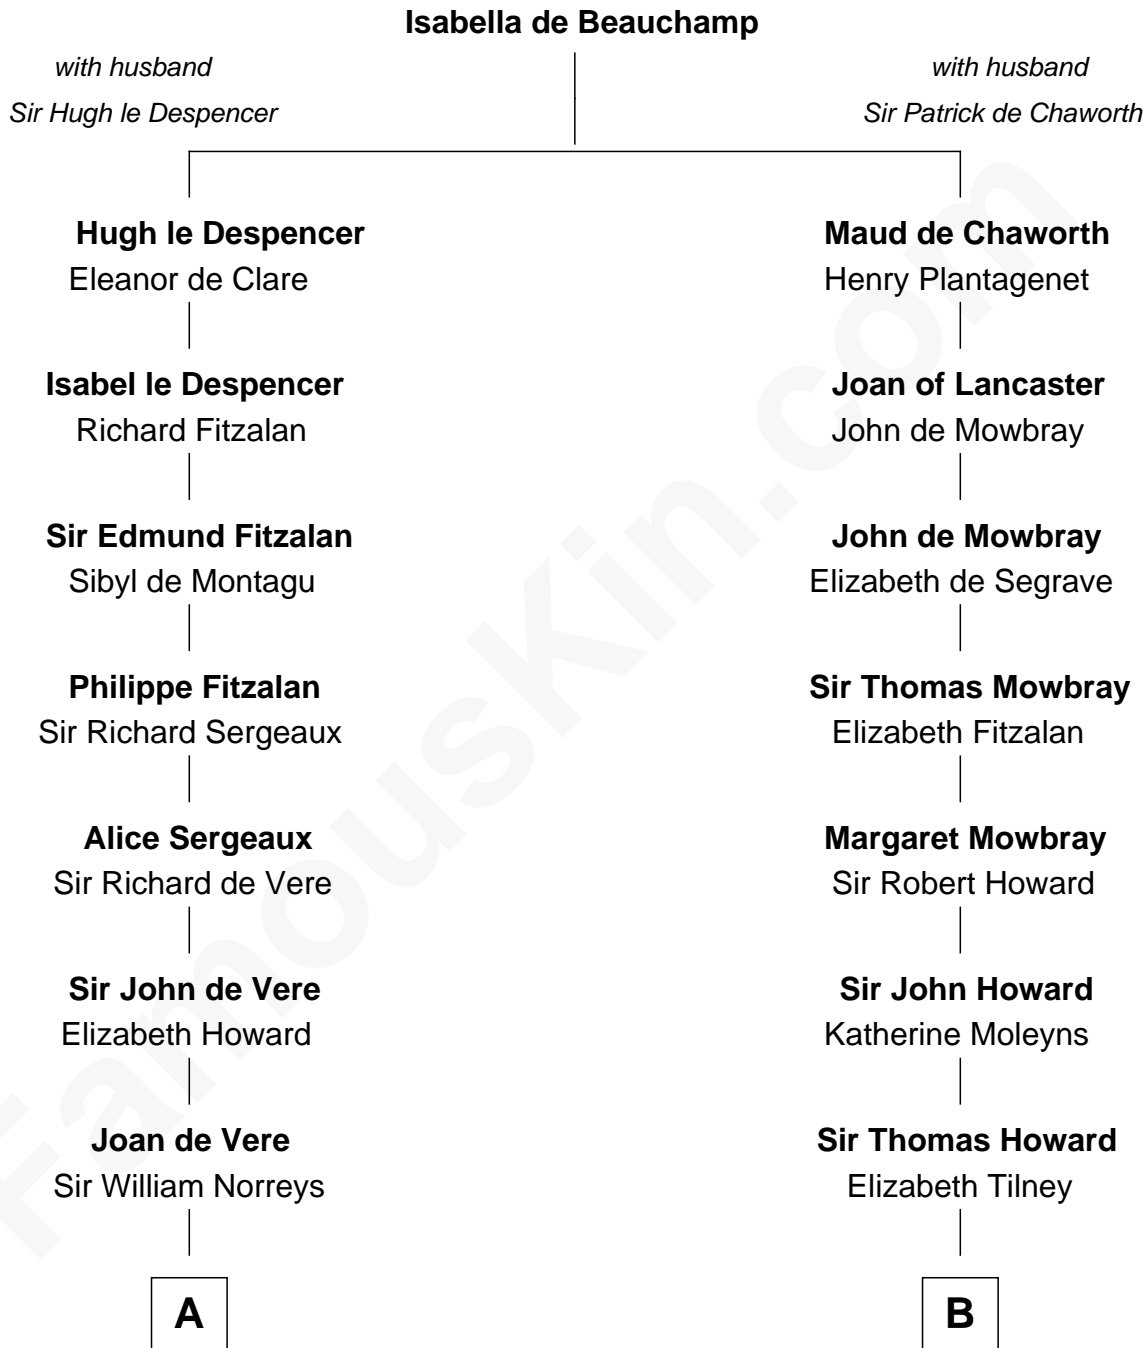

FamousKin.com

Relationship Chart of

Bill Weld

68th Governor of Massachusetts

8th cousin 13 times removed of

Catherine Howard

5th Wife of King Henry VIII

C

Sarah Sumner
Thomas Swan Weld

Dr. Francis Minot Weld
Fanny Elizabeth Bartholomew

Francis Minot Weld
Margaret Low White

David Weld
Mary Blake Nichols

Bill Weld
68th Governor of Massachusetts

FamousKin.com