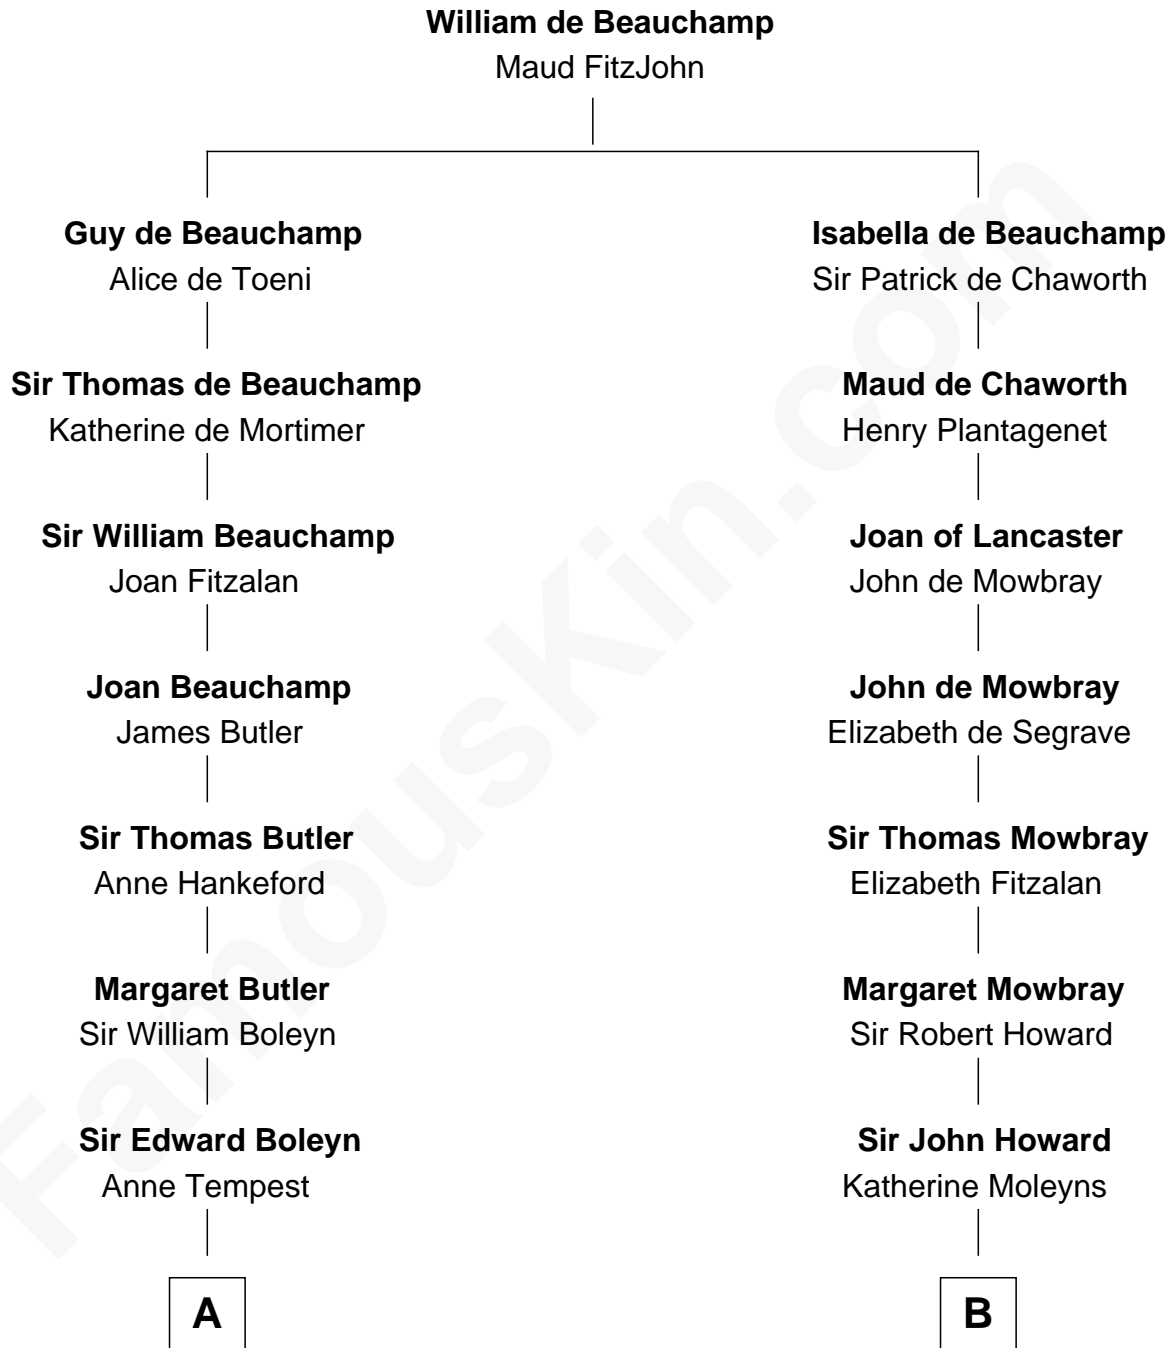

Catherine Howard

5th Wife of King Henry VIII