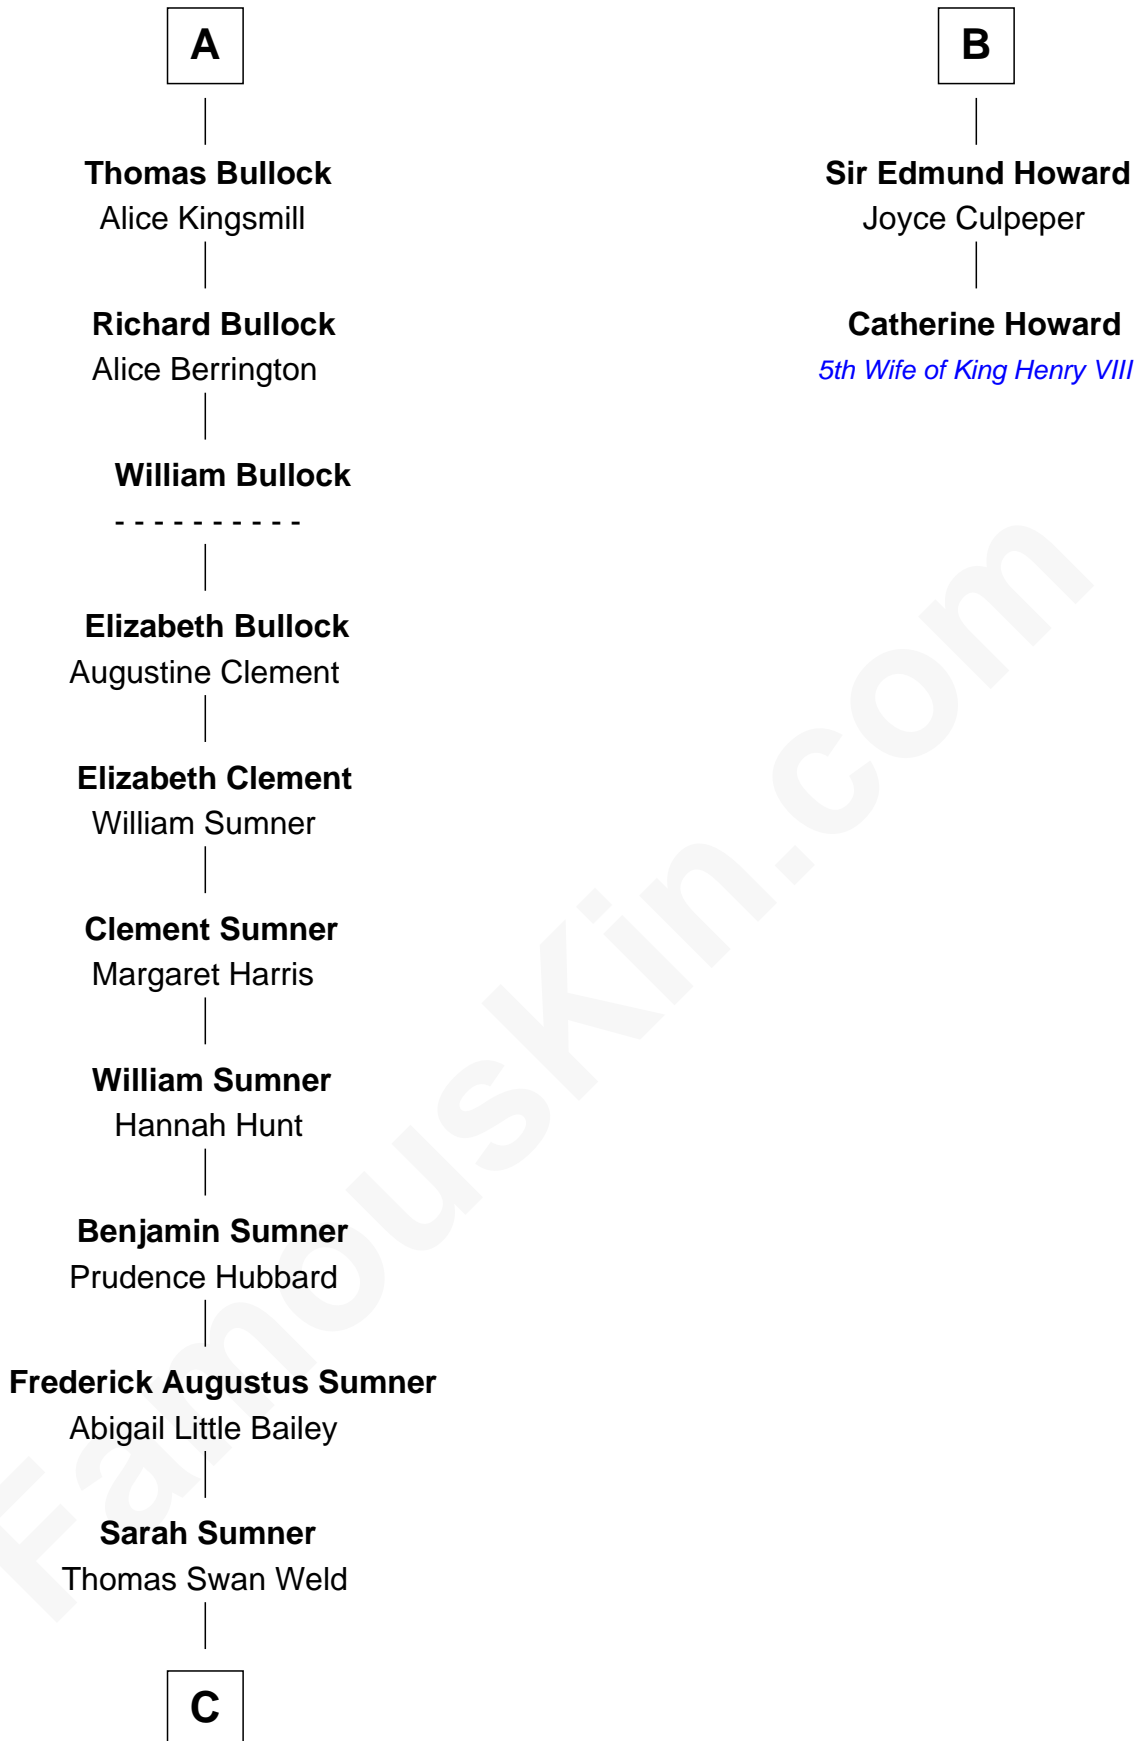

FamousKin.com

Relationship Chart of

Bill Weld

68th Governor of Massachusetts

8th cousin 12 times removed of

Catherine Howard

5th Wife of King Henry VIII

C

—
Dr. Francis Minot Weld
Fanny Elizabeth Bartholomew

—
Francis Minot Weld
Margaret Low White

—
David Weld
Mary Blake Nichols

—
Bill Weld
68th Governor of Massachusetts

FamousKin.com