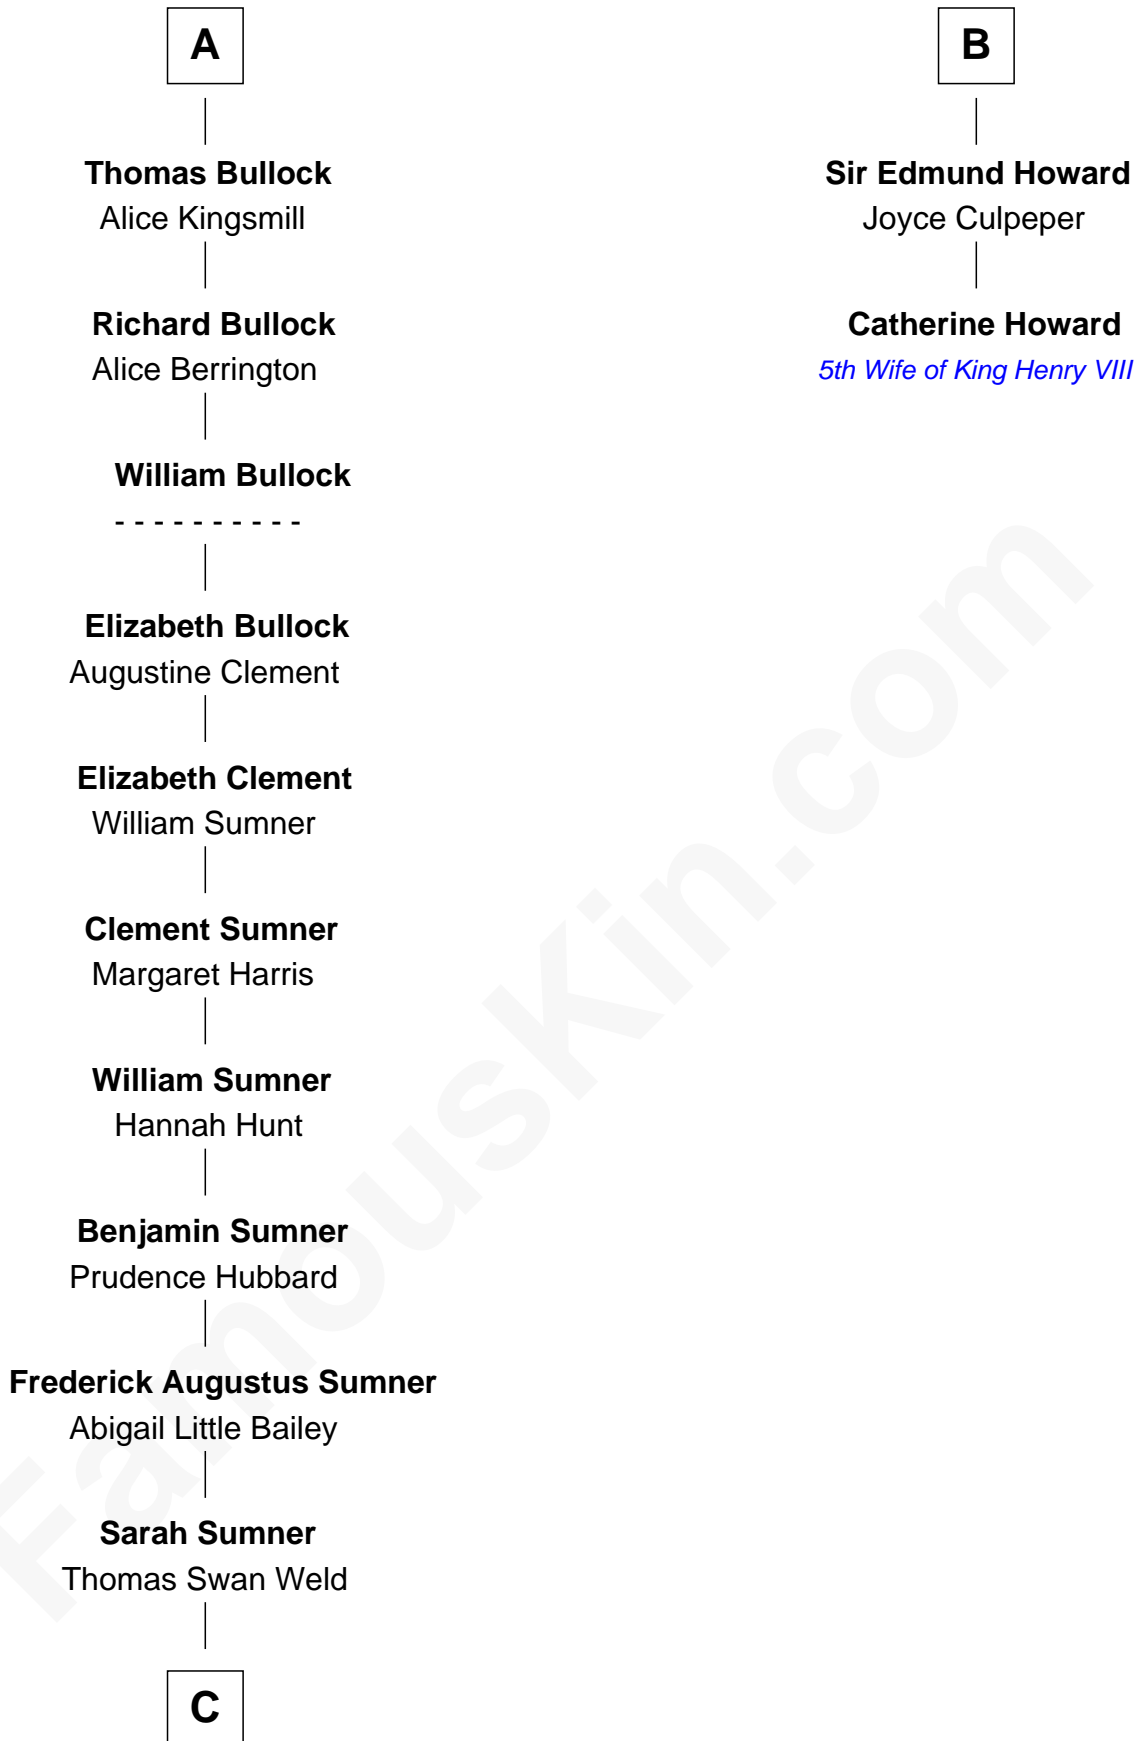

FamousKin.com

Relationship Chart of

Bill Weld

68th Governor of Massachusetts

8th cousin 12 times removed of

Catherine Howard

5th Wife of King Henry VIII

Gunselm de Badlesmere

Margaret de Clare

Elizabeth de Badlesmere

Sir William de Bohun

Elizabeth de Bohun

Sir Richard Fitzalan

Elizabeth Fitzalan

Sir Thomas Mowbray

Margaret Mowbray

Sir Robert Howard

Sir John Howard

Katherine Moleyns

Sir Thomas Howard

Elizabeth Tilney

B

C

—
Dr. Francis Minot Weld
Fanny Elizabeth Bartholomew