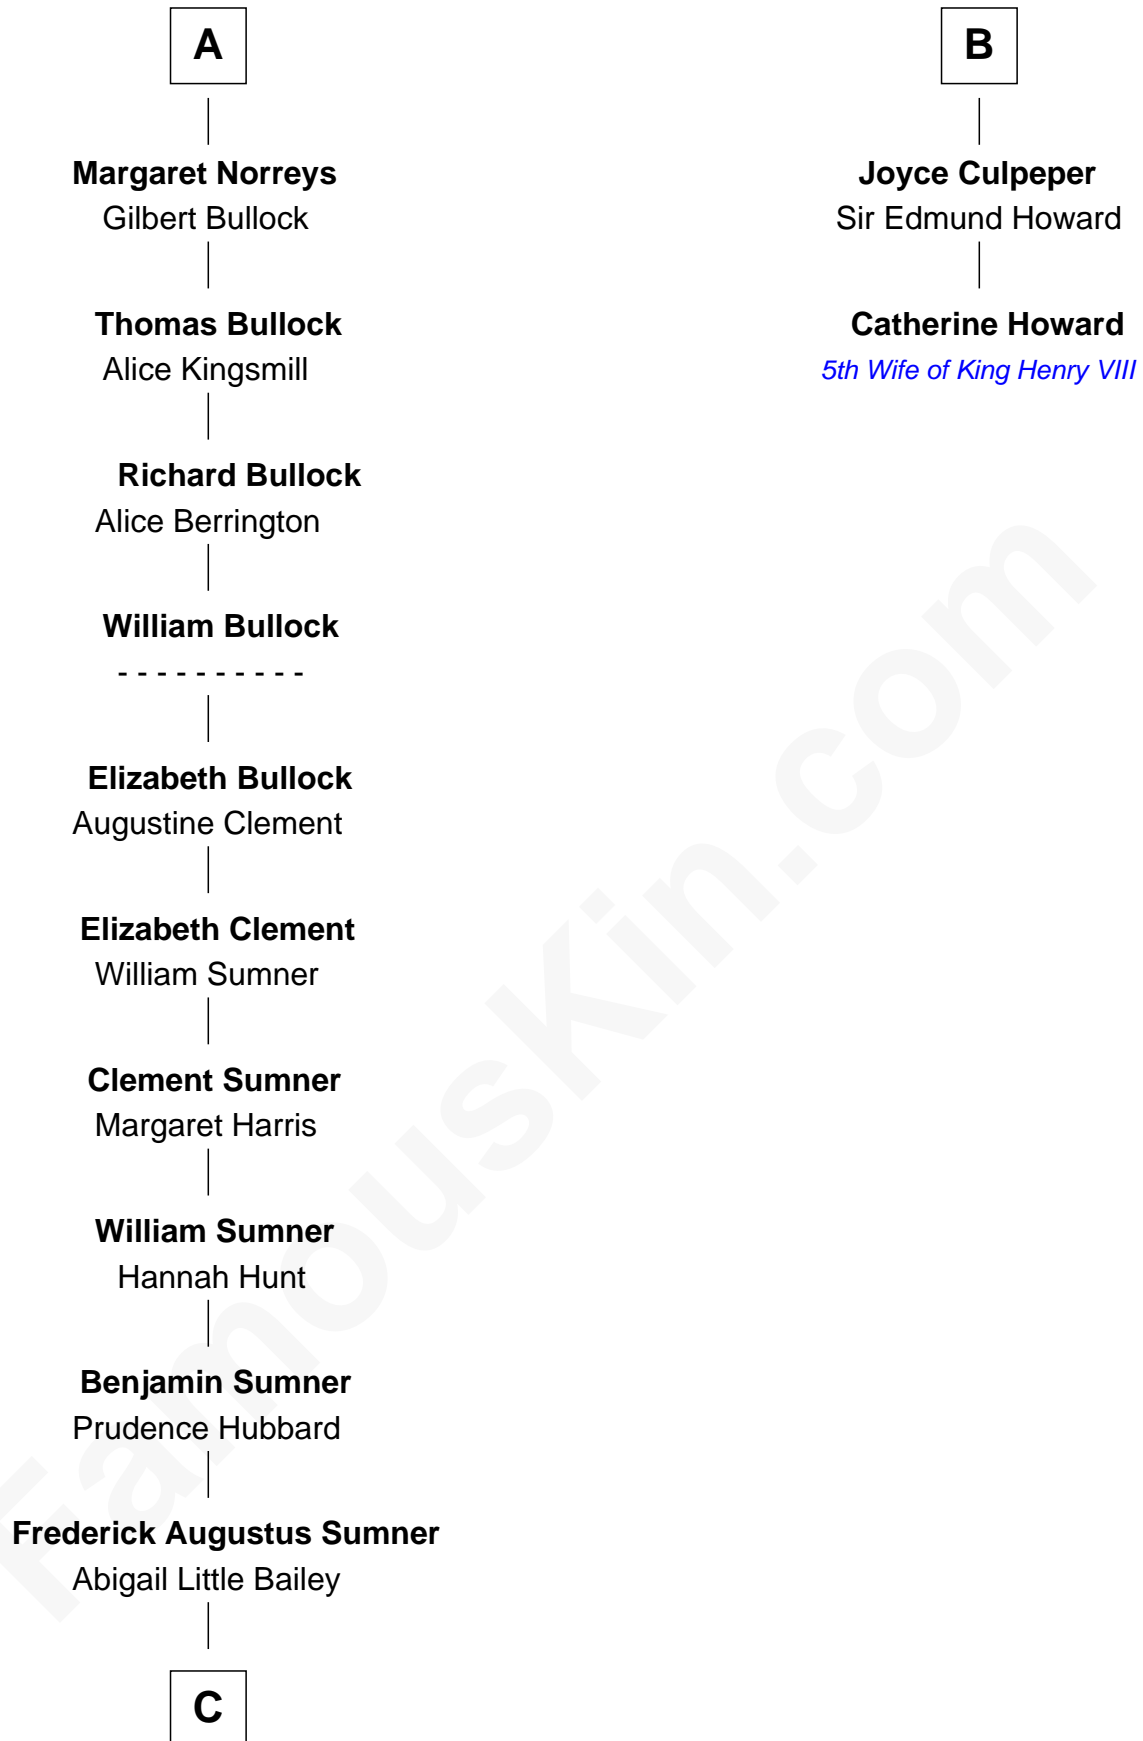

FamousKin.com

Relationship Chart of

Bill Weld

68th Governor of Massachusetts

8th cousin 13 times removed of

Catherine Howard

5th Wife of King Henry VIII

Sir Gilbert de Clare

Joan of Acre

C

Sarah Sumner
Thomas Swan Weld

Dr. Francis Minot Weld
Fanny Elizabeth Bartholomew

Francis Minot Weld
Margaret Low White

David Weld
Mary Blake Nichols

Bill Weld
68th Governor of Massachusetts

FamousKin.com