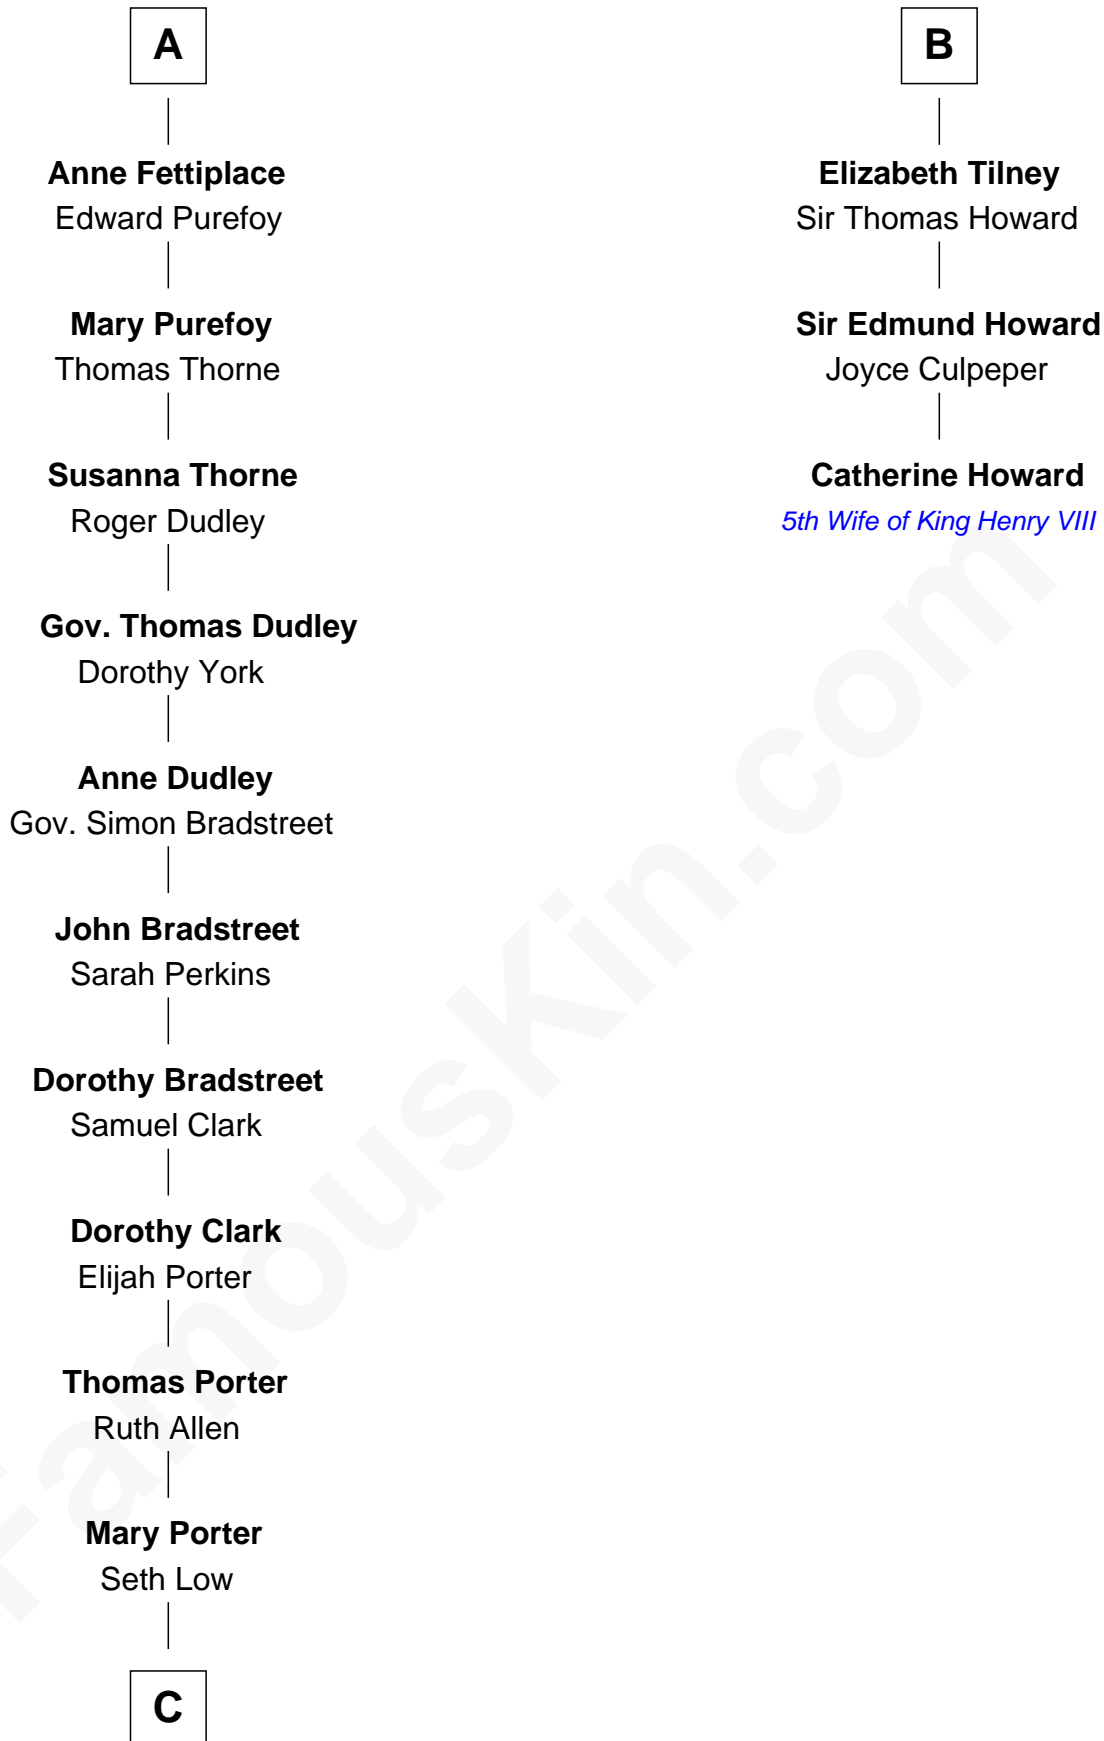

FamousKin.com Relationship Chart of

Bill Weld

68th Governor of Massachusetts

9th cousin 12 times removed of

Catherine Howard

5th Wife of King Henry VIII

William de Odingsells

Ela FitzWalter

Sir Roger de Herdeburgh

Ela Herdeburgh

Sir William de Boteler

Ankaret le Boteler

John le Strange

Eleanor le Strange

Sir Reynold de Grey

Ida Grey

John Cokayne

Elizabeth Cokayne

Sir Laurence Cheney

Elizabeth Cheney

Sir Frederick Tilney

B

C

—
Harriet Low
John Babcock Hillard