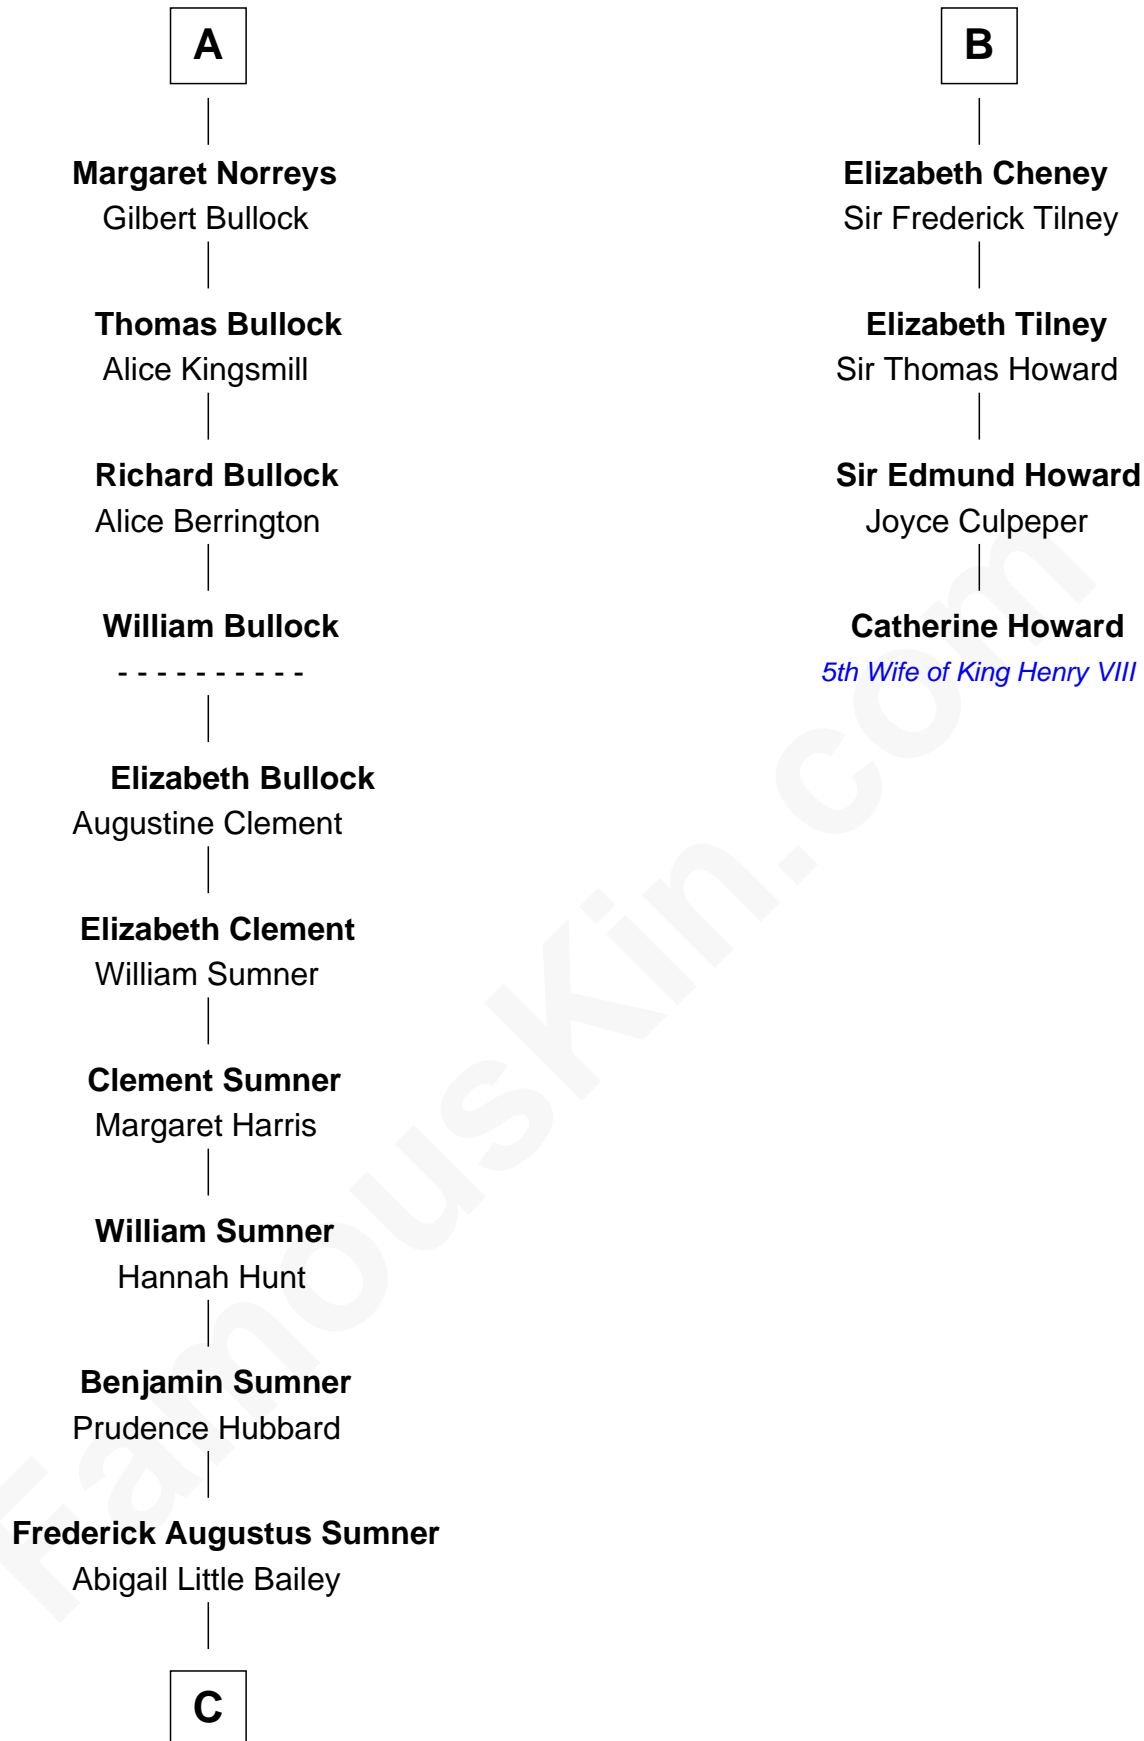

FamousKin.com

Relationship Chart of

Bill Weld

68th Governor of Massachusetts

10th cousin 11 times removed of

Catherine Howard

5th Wife of King Henry VIII

Sir Walter FitzRobert

Ida Longespee

Sir Robert FitzWalter

Eleanor de Ferrers

Sir Robert FitzWalter

Joan de Multon

Sir John FitzWalter

Eleanor de Percy

Alice FitzWalter

Eleanor le Strange

Sir Reynold de Grey

Ida Grey

John Cokayne

Elizabeth Cokayne

Sir Laurence Cheney

B

C

—
Sarah Sumner
Thomas Swan Weld

—
Dr. Francis Minot Weld
Fanny Elizabeth Bartholomew

—
Francis Minot Weld
Margaret Low White

—
David Weld
Mary Blake Nichols

—
Bill Weld
68th Governor of Massachusetts

FamousKin.com