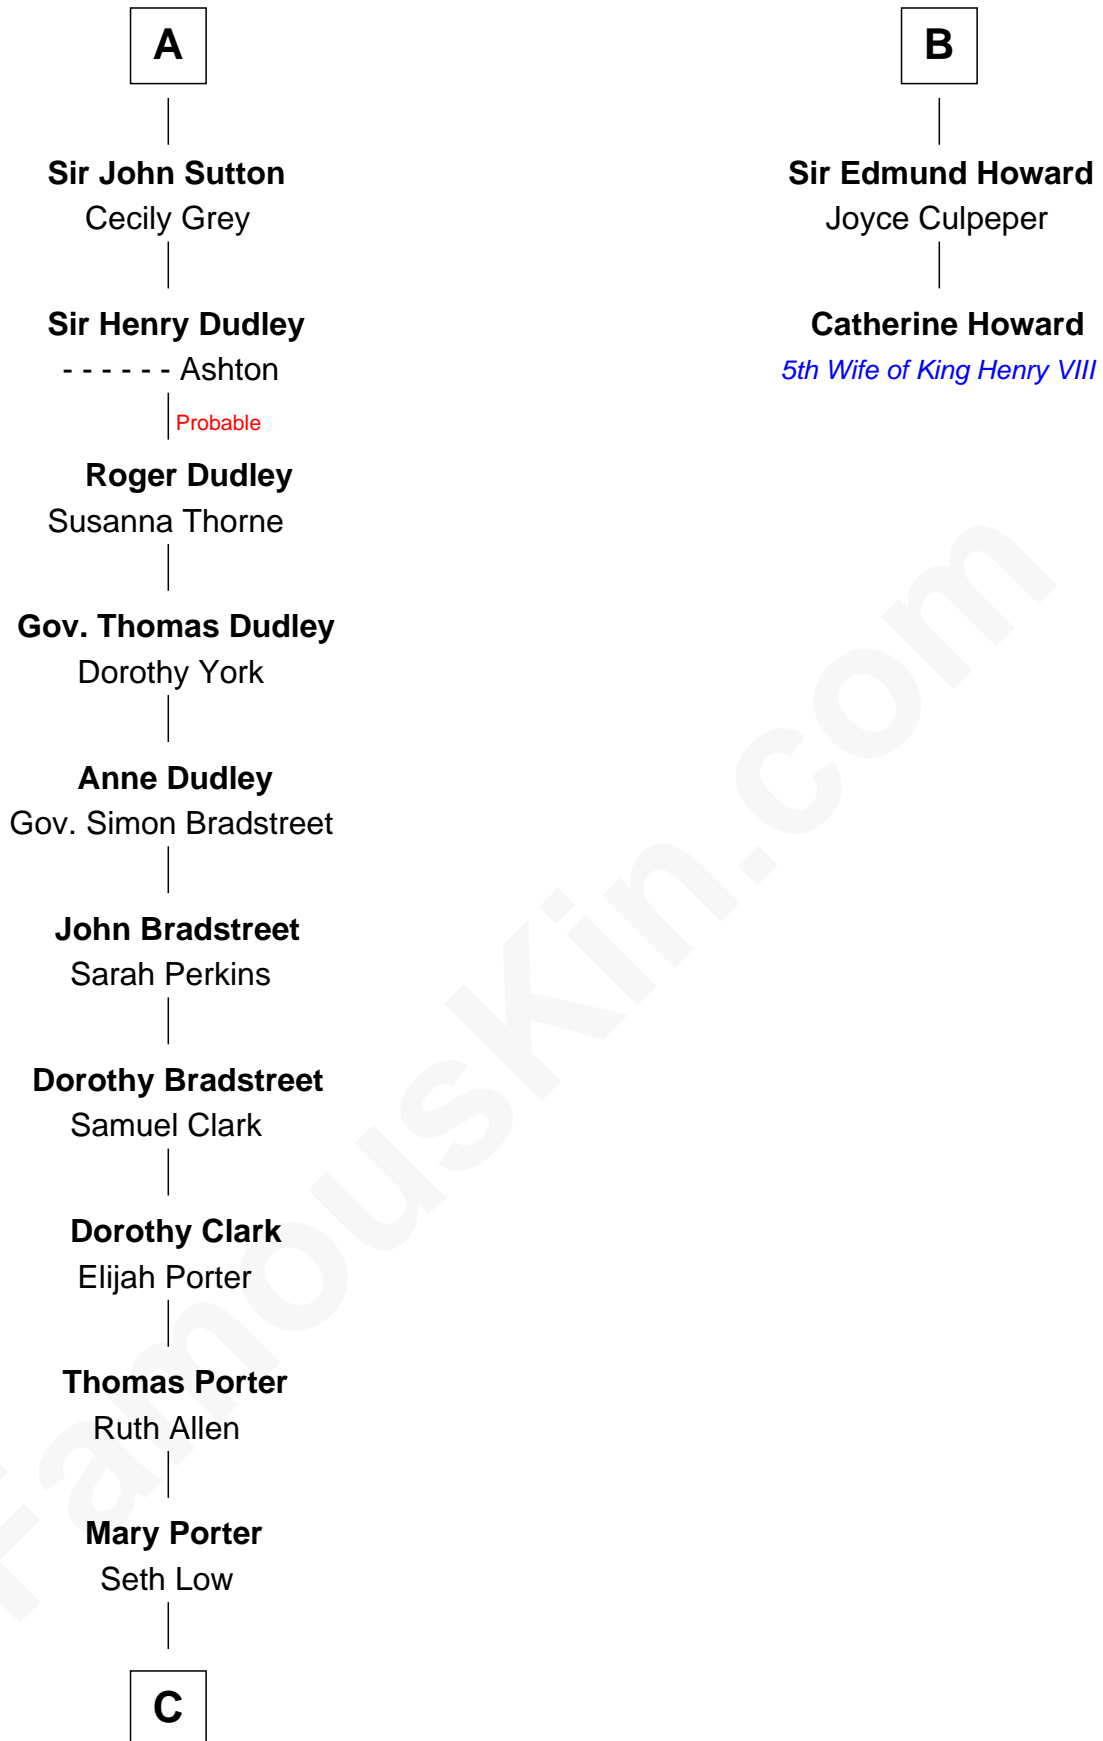

FamousKin.com

Relationship Chart of

Bill Weld

68th Governor of Massachusetts

8th cousin 13 times removed of

Catherine Howard

5th Wife of King Henry VIII

C

—
Harriet Low
John Babcock Hillard

—
Harriet Hillard
William Augustus White

—
Margaret Low White
Francis Minot Weld

—
David Weld
Mary Blake Nichols

—
Bill Weld
68th Governor of Massachusetts

FamousKin.com