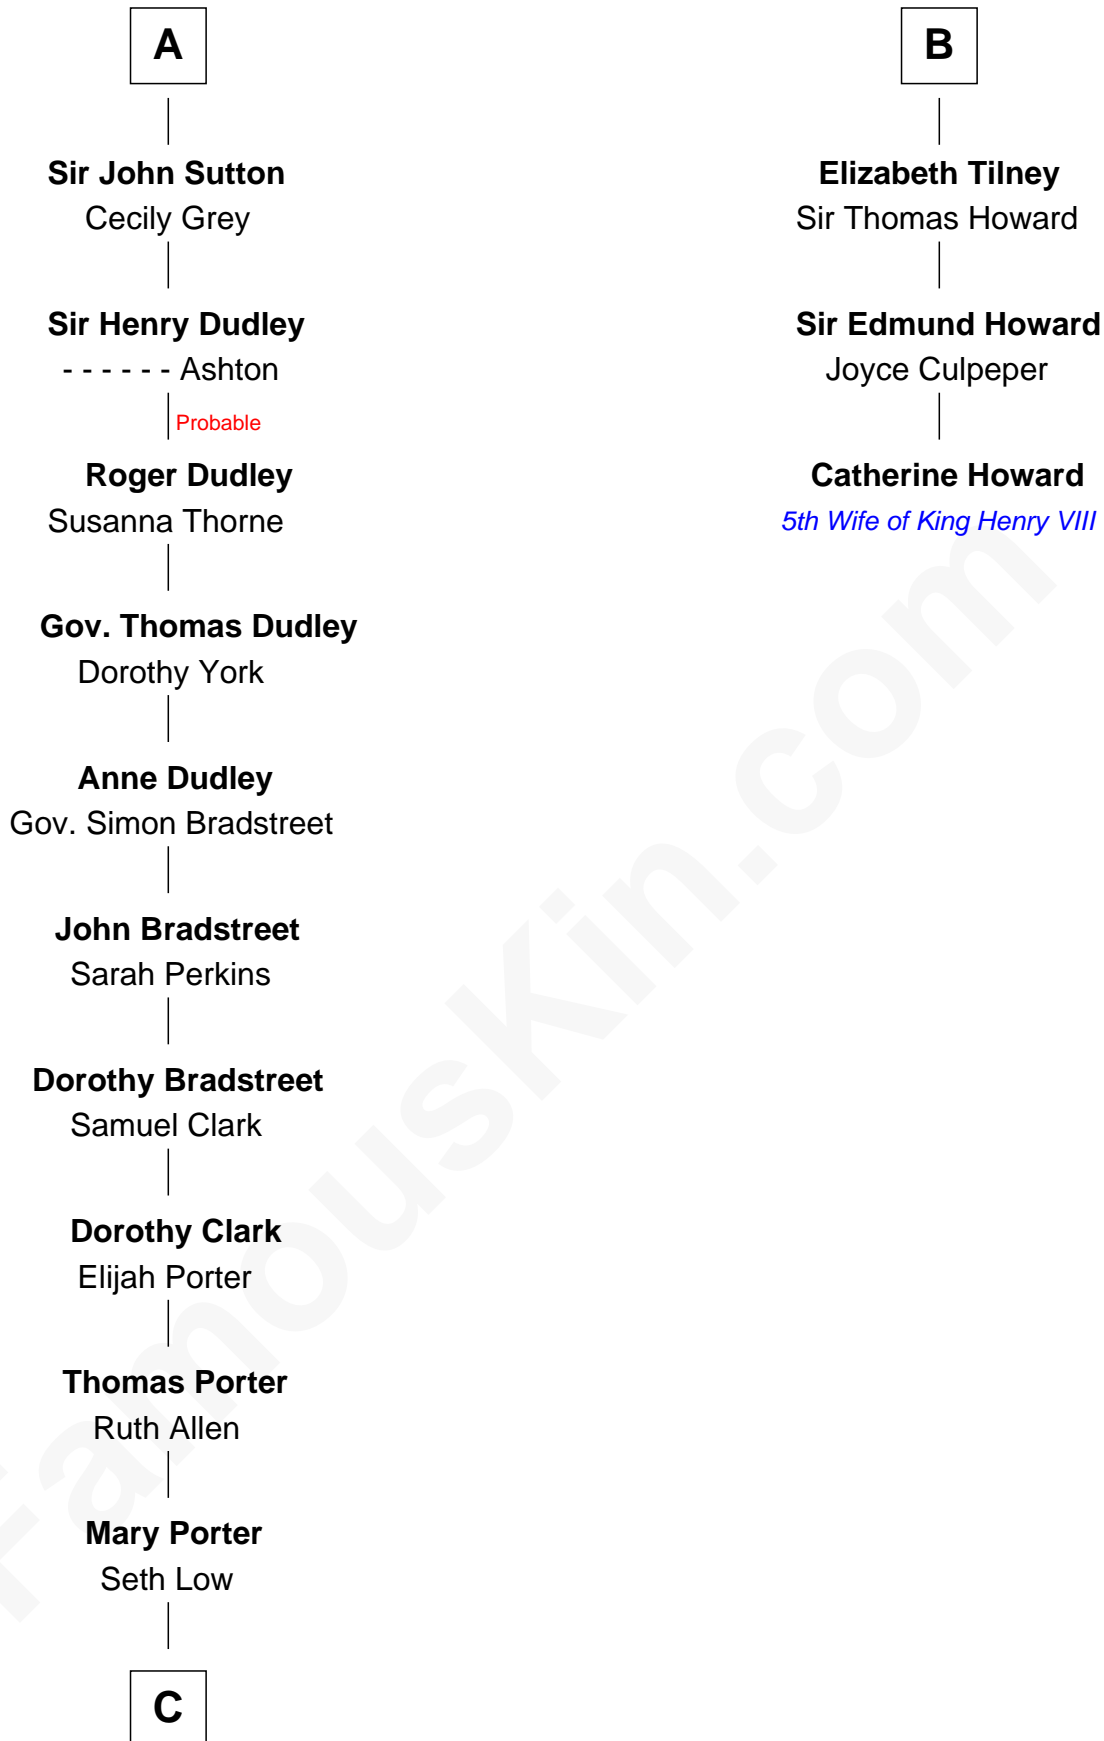

FamousKin.com

Relationship Chart of

Bill Weld

68th Governor of Massachusetts

9th cousin 12 times removed of

Catherine Howard

5th Wife of King Henry VIII

Sir William de Cantilupe

Eve de Braiose

C

—
Harriet Low
John Babcock Hillard

—
Harriet Hillard
William Augustus White

—
Margaret Low White
Francis Minot Weld

—
David Weld
Mary Blake Nichols

—
Bill Weld
68th Governor of Massachusetts