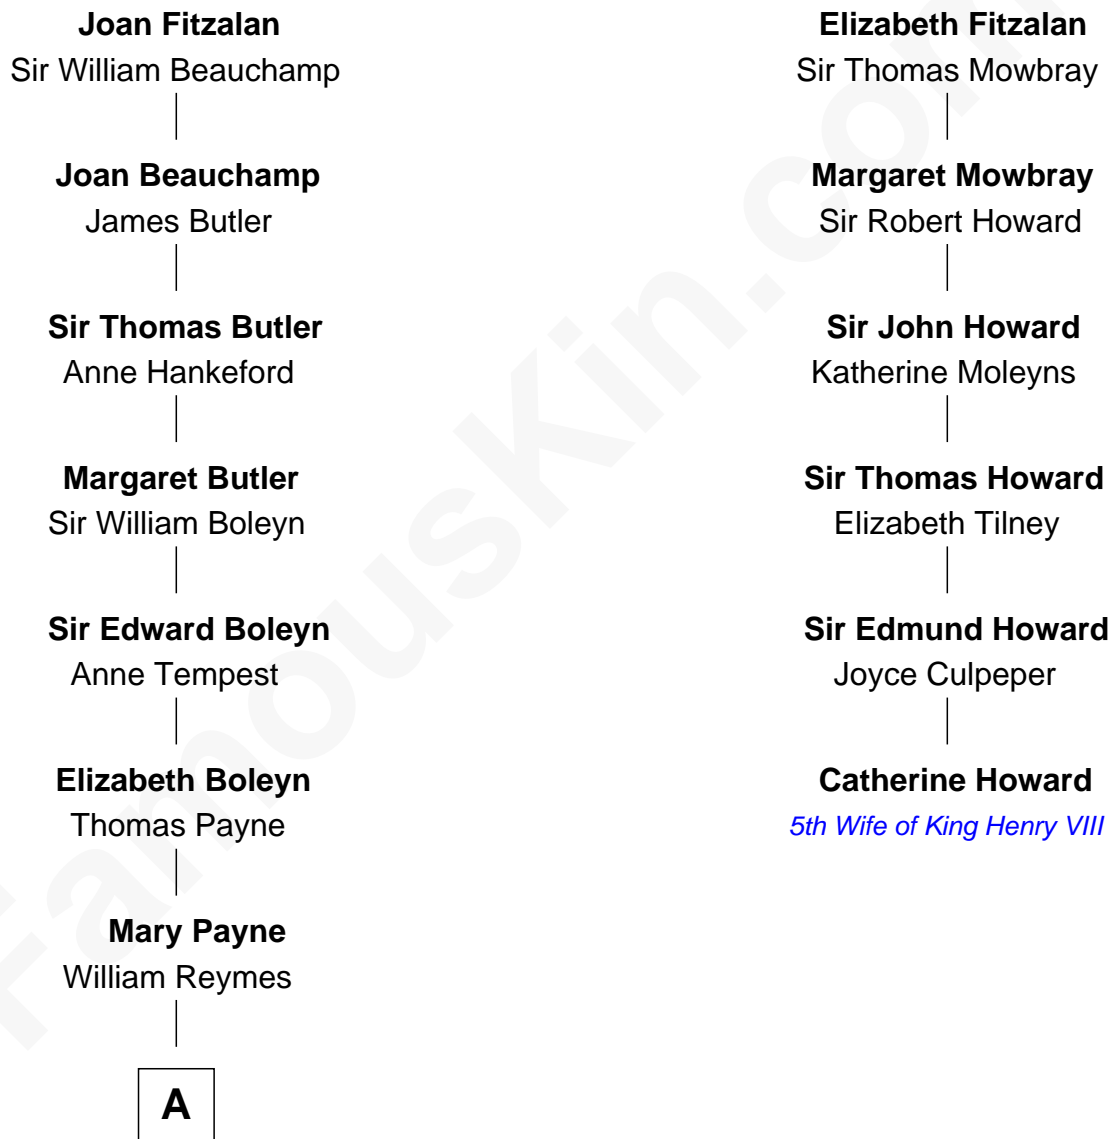

Sir Richard Fitzalan

Elizabeth de Bohun