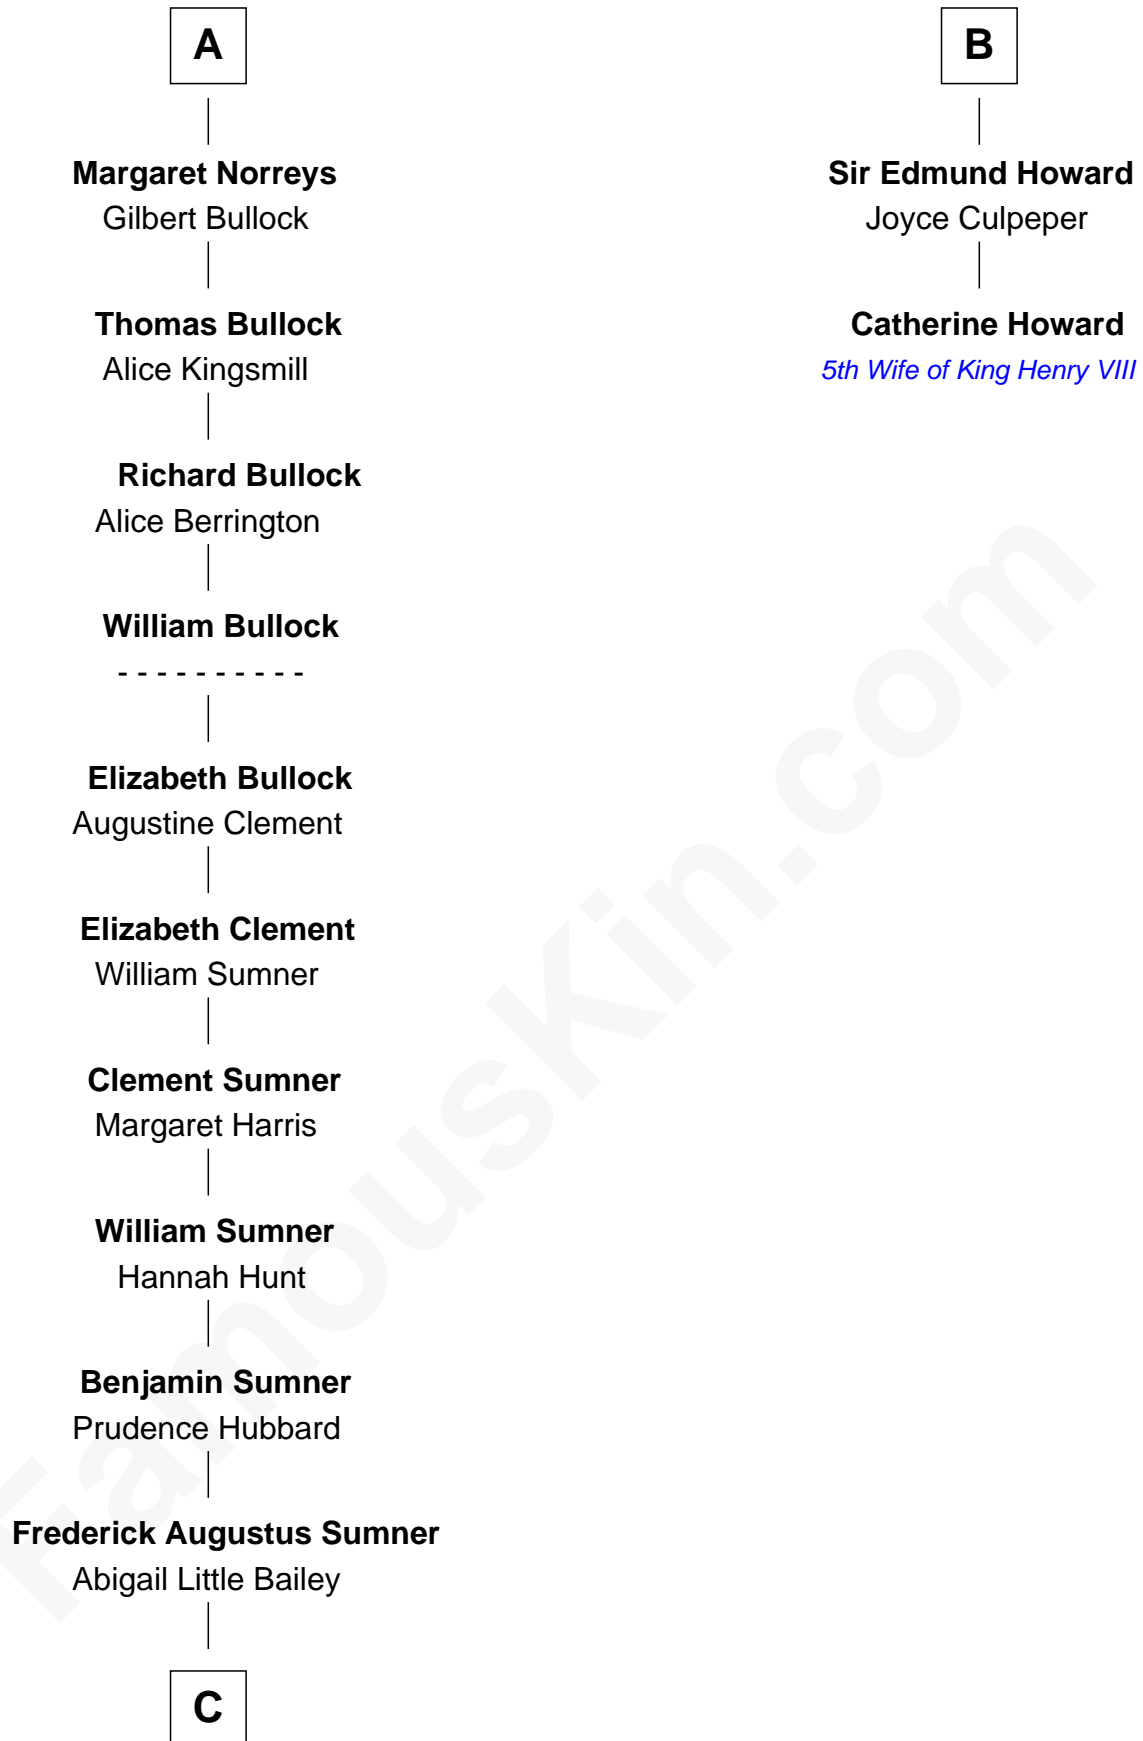

FamousKin.com

Relationship Chart of

Bill Weld

68th Governor of Massachusetts

8th cousin 13 times removed of

Catherine Howard

5th Wife of King Henry VIII

Richard Fitzalan

Alice de Saluzzo

C

Sarah Sumner
Thomas Swan Weld

Dr. Francis Minot Weld
Fanny Elizabeth Bartholomew

Francis Minot Weld
Margaret Low White

David Weld
Mary Blake Nichols

Bill Weld
68th Governor of Massachusetts